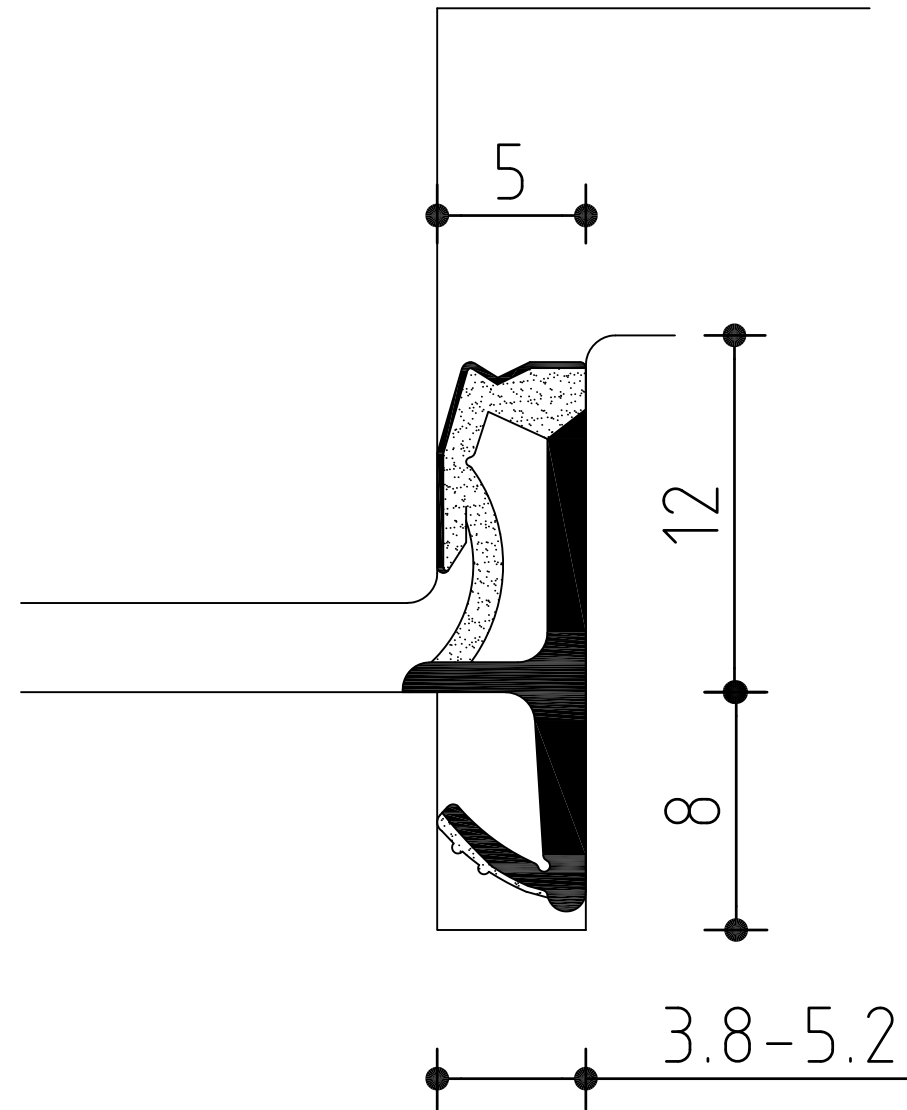

REVISION HISTORY

Revision	Description	Drawn	Date
A	Release	PW	05/09/19

SPV 12

Innovating & Upgrading the Style, Performance & Longevity of External Doors & Windows Globally.

Coastal Specialist Ironmongery Ltd.

Global House, Bojea Industrial Estate, Trethowel, St Austell, PL25 5RJ
t | 01726 871725 - f | 01726 871731 - e | sales@coastal-group.com
w | www.coastal-group.com

Part Number / Drawing Title:

SPV12
Compression Weatherseal

Product Range:
Tapes & Weatherseals

Material: TPE Material

Additional Info:

Date Drawn: 05/09/2019

Drawn By: Phil Walklett

Part Number: SPV12

File Name: CG-SPV12.dwg

Revision: A

Drawing Scale: Not to Scale

Sheet Number: 1 of 1

THIRD ANGLE PROJECTION