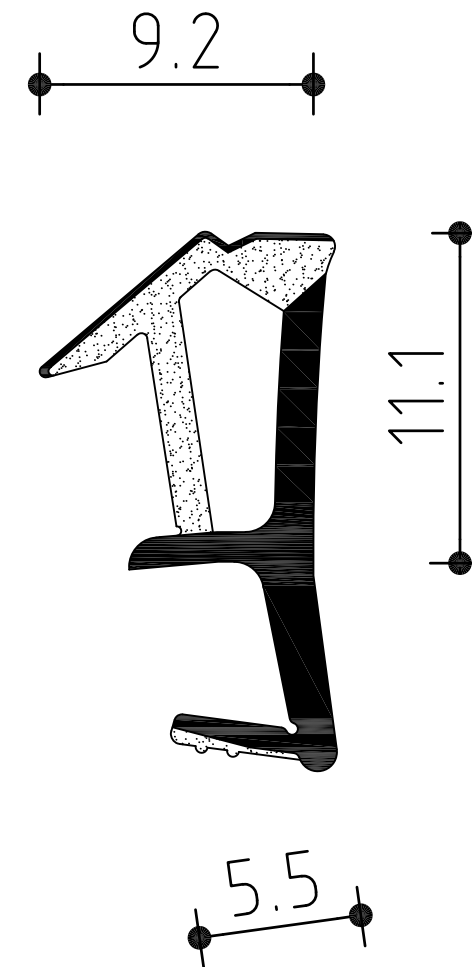

REVISION HISTORY

Revision	Description	Drawn	Date
A	Release	PW	05/09/19

SPV 12

Innovating & Upgrading the Style, Performance & Longevity of External Doors & Windows Globally.

Coastal Specialist Ironmongery Ltd.

Global House, Bojea Industrial Estate, Trethowel, St Austell, PL25 5RJ
t | 01726 871725 - f | 01726 871731 - e | sales@coastal-group.com
w | www.coastal-group.com

Part Number / Drawing Title:

SPV12
Compression Weatherseal

Product Range:
Tapes & Weatherseals

Material: TPE Material

Additional Info:

Date Drawn: 05/09/2019

Drawn By: Phil Walklett

Part Number: SPV12

File Name: CG-SPV12.dwg

Revision: A

Drawing Scale: Not to Scale

Sheet Number: 1 of 1

THIRD ANGLE PROJECTION