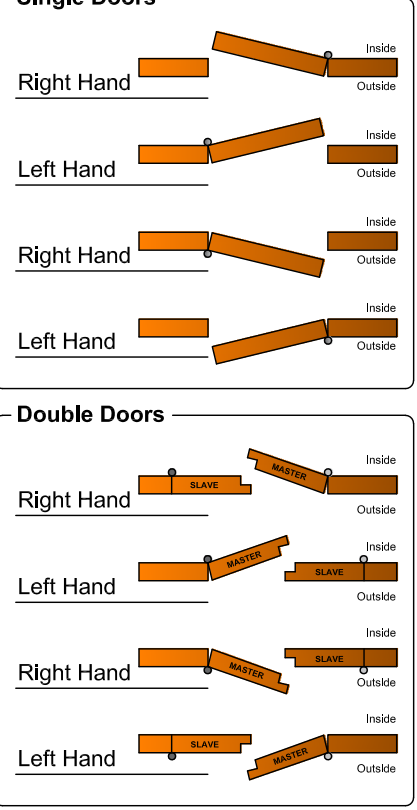

Drawing Revision History		
Revision	Description/Change	Date
A	Release	25/11/2021

Right Hand Shown, Left Hand Opposite.

Routing Preparation

Handing Diagrams

COASTAL *Shaping the future*

coastal-group.com

Part Number / Drawing Title: **ML80R - Heritage Automatic Tapered Hook Lock (AV2)**

Product Range: **Door Locks**

Material: Silver Passivated

Additional Info: Right Hand Shown, Left Hand Opposite

Date Drawn: 25/11/2021

Drawn By: Philip Walklett

Part Number: ML80R-45

File Name: ML80R-45.dwg