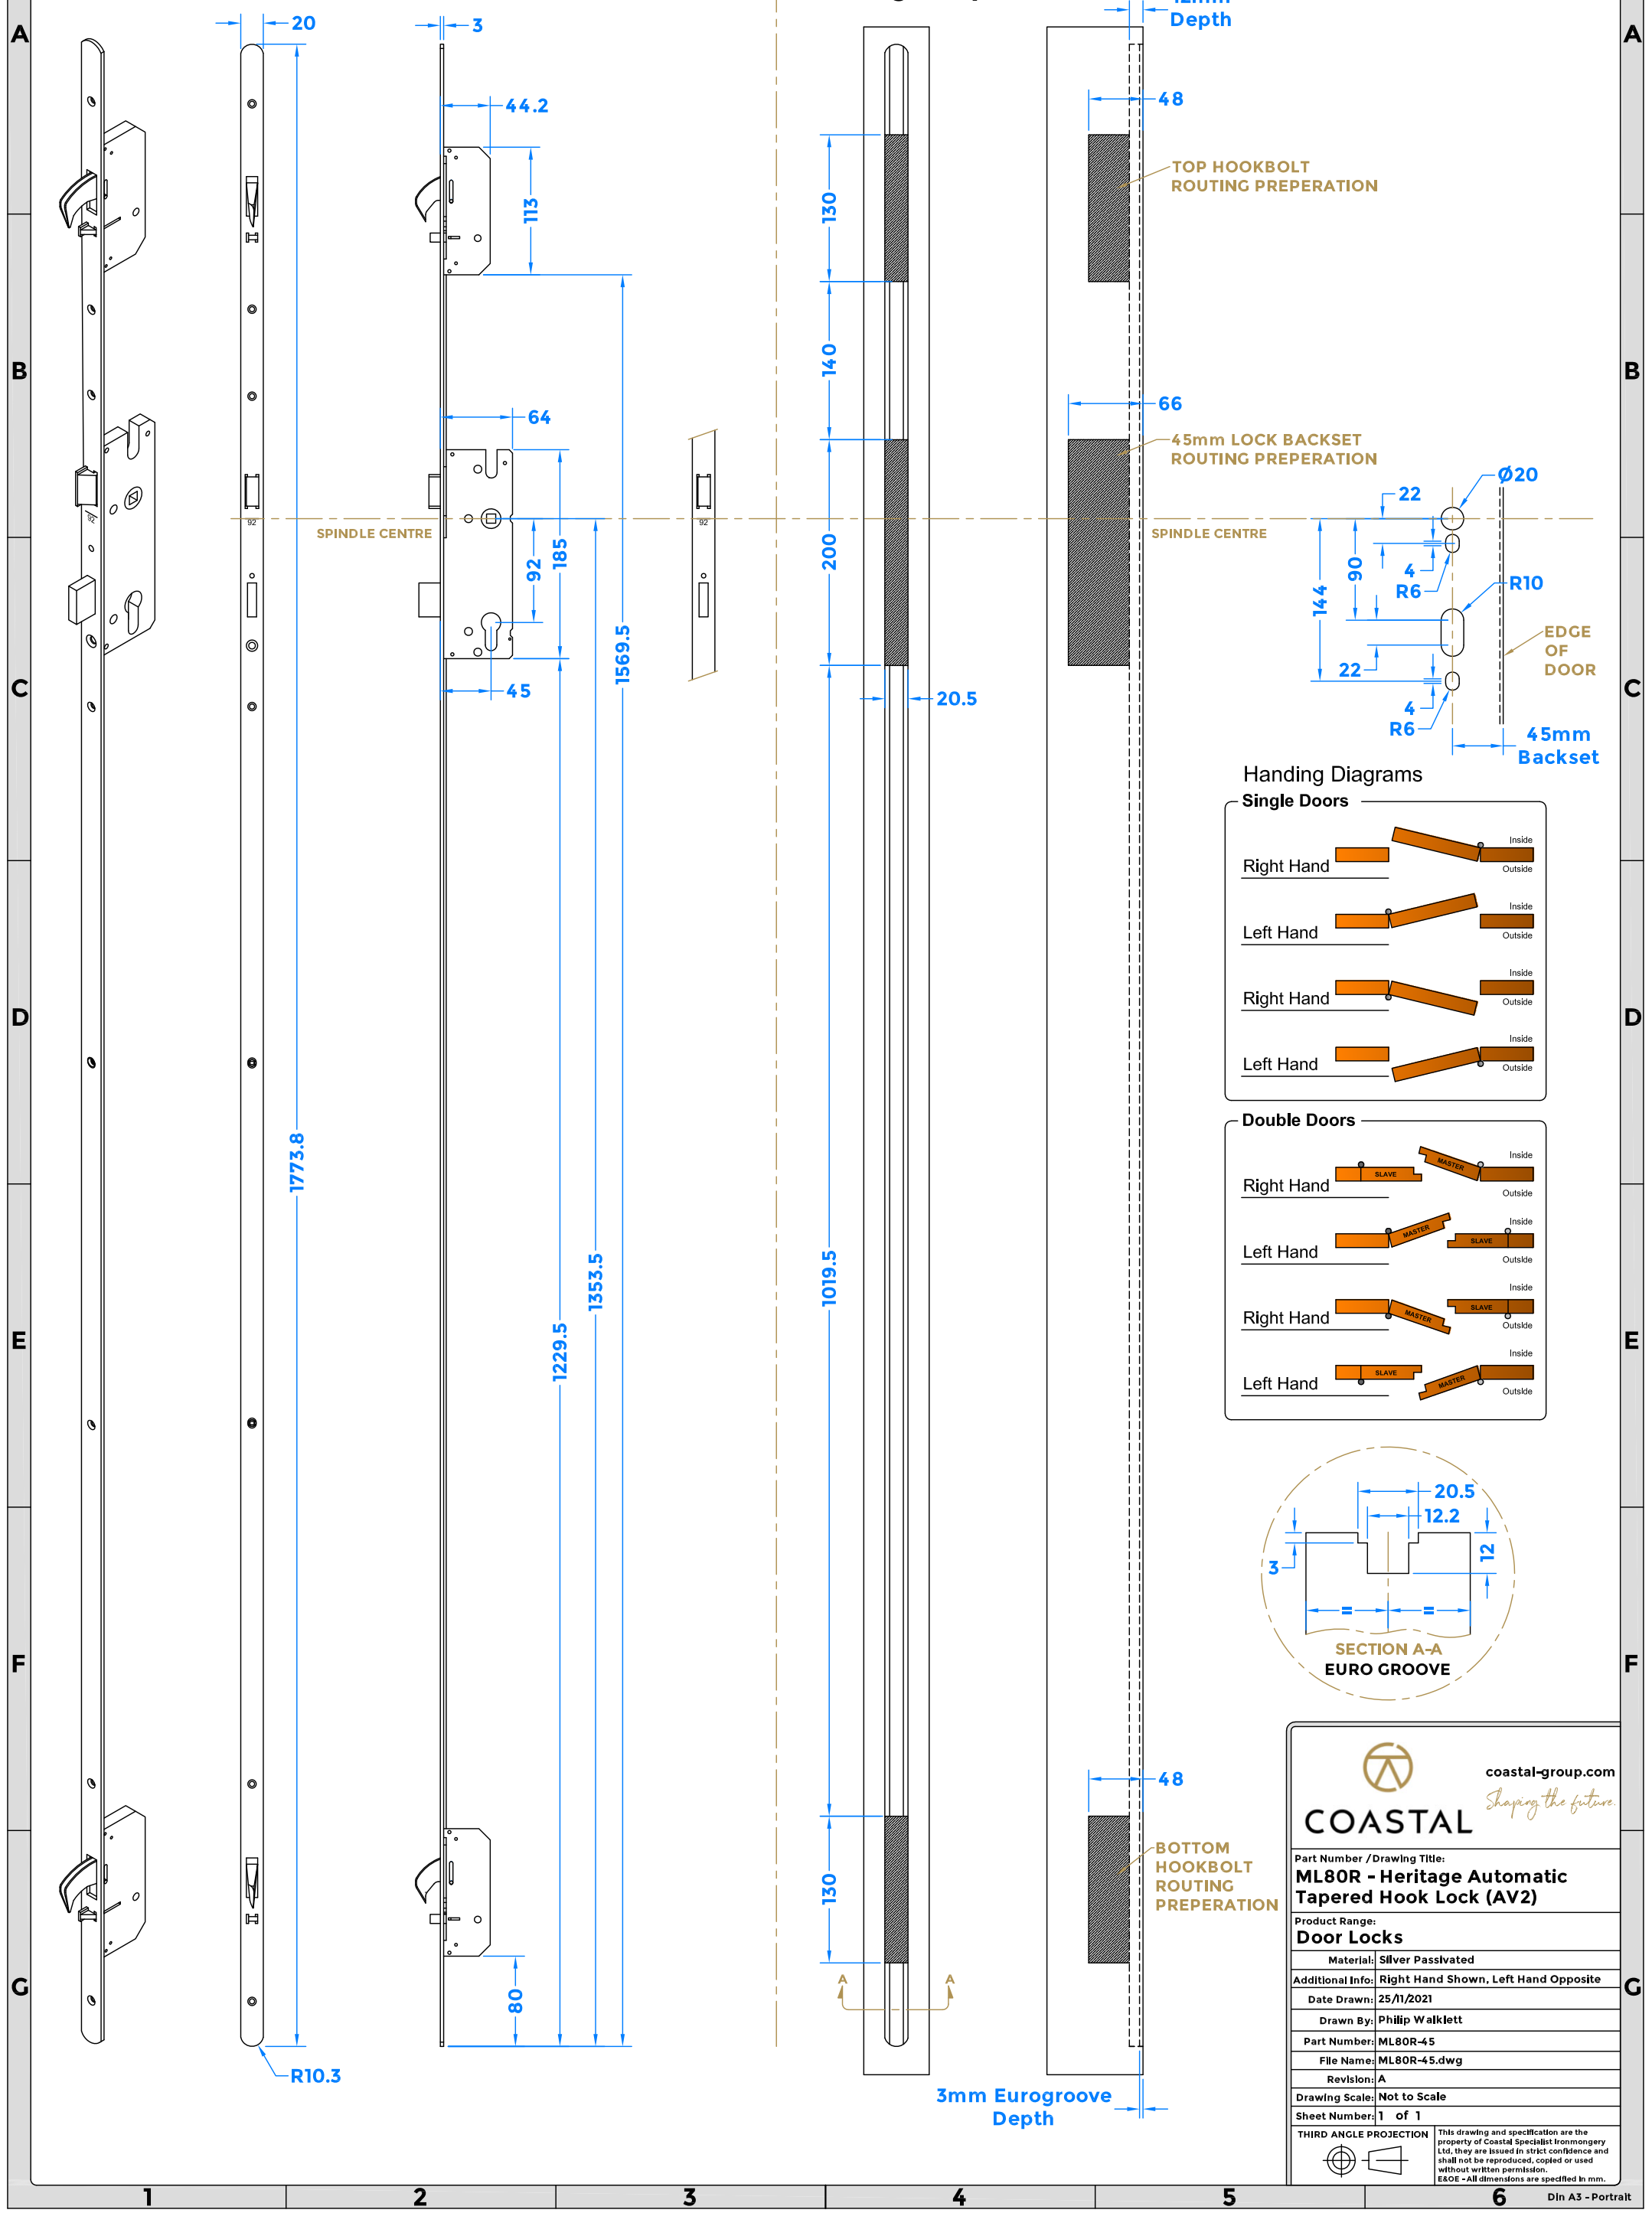

Drawing Revision History		
Revision	Description/Change	Date
A	Release	25/11/2021

Right Hand Shown, Left Hand Opposite.

Routing Preparation

Handing Diagrams

COASTAL *Shaping the future*

coastal-group.com

Part Number / Drawing Title: **ML80R - Heritage Automatic Tapered Hook Lock (AV2)**

Product Range: **Door Locks**

Material: Silver Passivated

Additional Info: Right Hand Shown, Left Hand Opposite

Date Drawn: 25/11/2021

Drawn By: Philip Walklett

Part Number: ML80R-45

File Name: ML80R-45.dwg

Revision: A

Drawing Scale: Not to Scale

Sheet Number: 1 of 1

THIRD ANGLE PROJECTION

This drawing and specification are the property of Coastal Specialist Ironmongery Ltd. they are issued in strict confidence and shall not be reproduced, copied or used without written permission. E&OE - All dimensions are specified in mm.