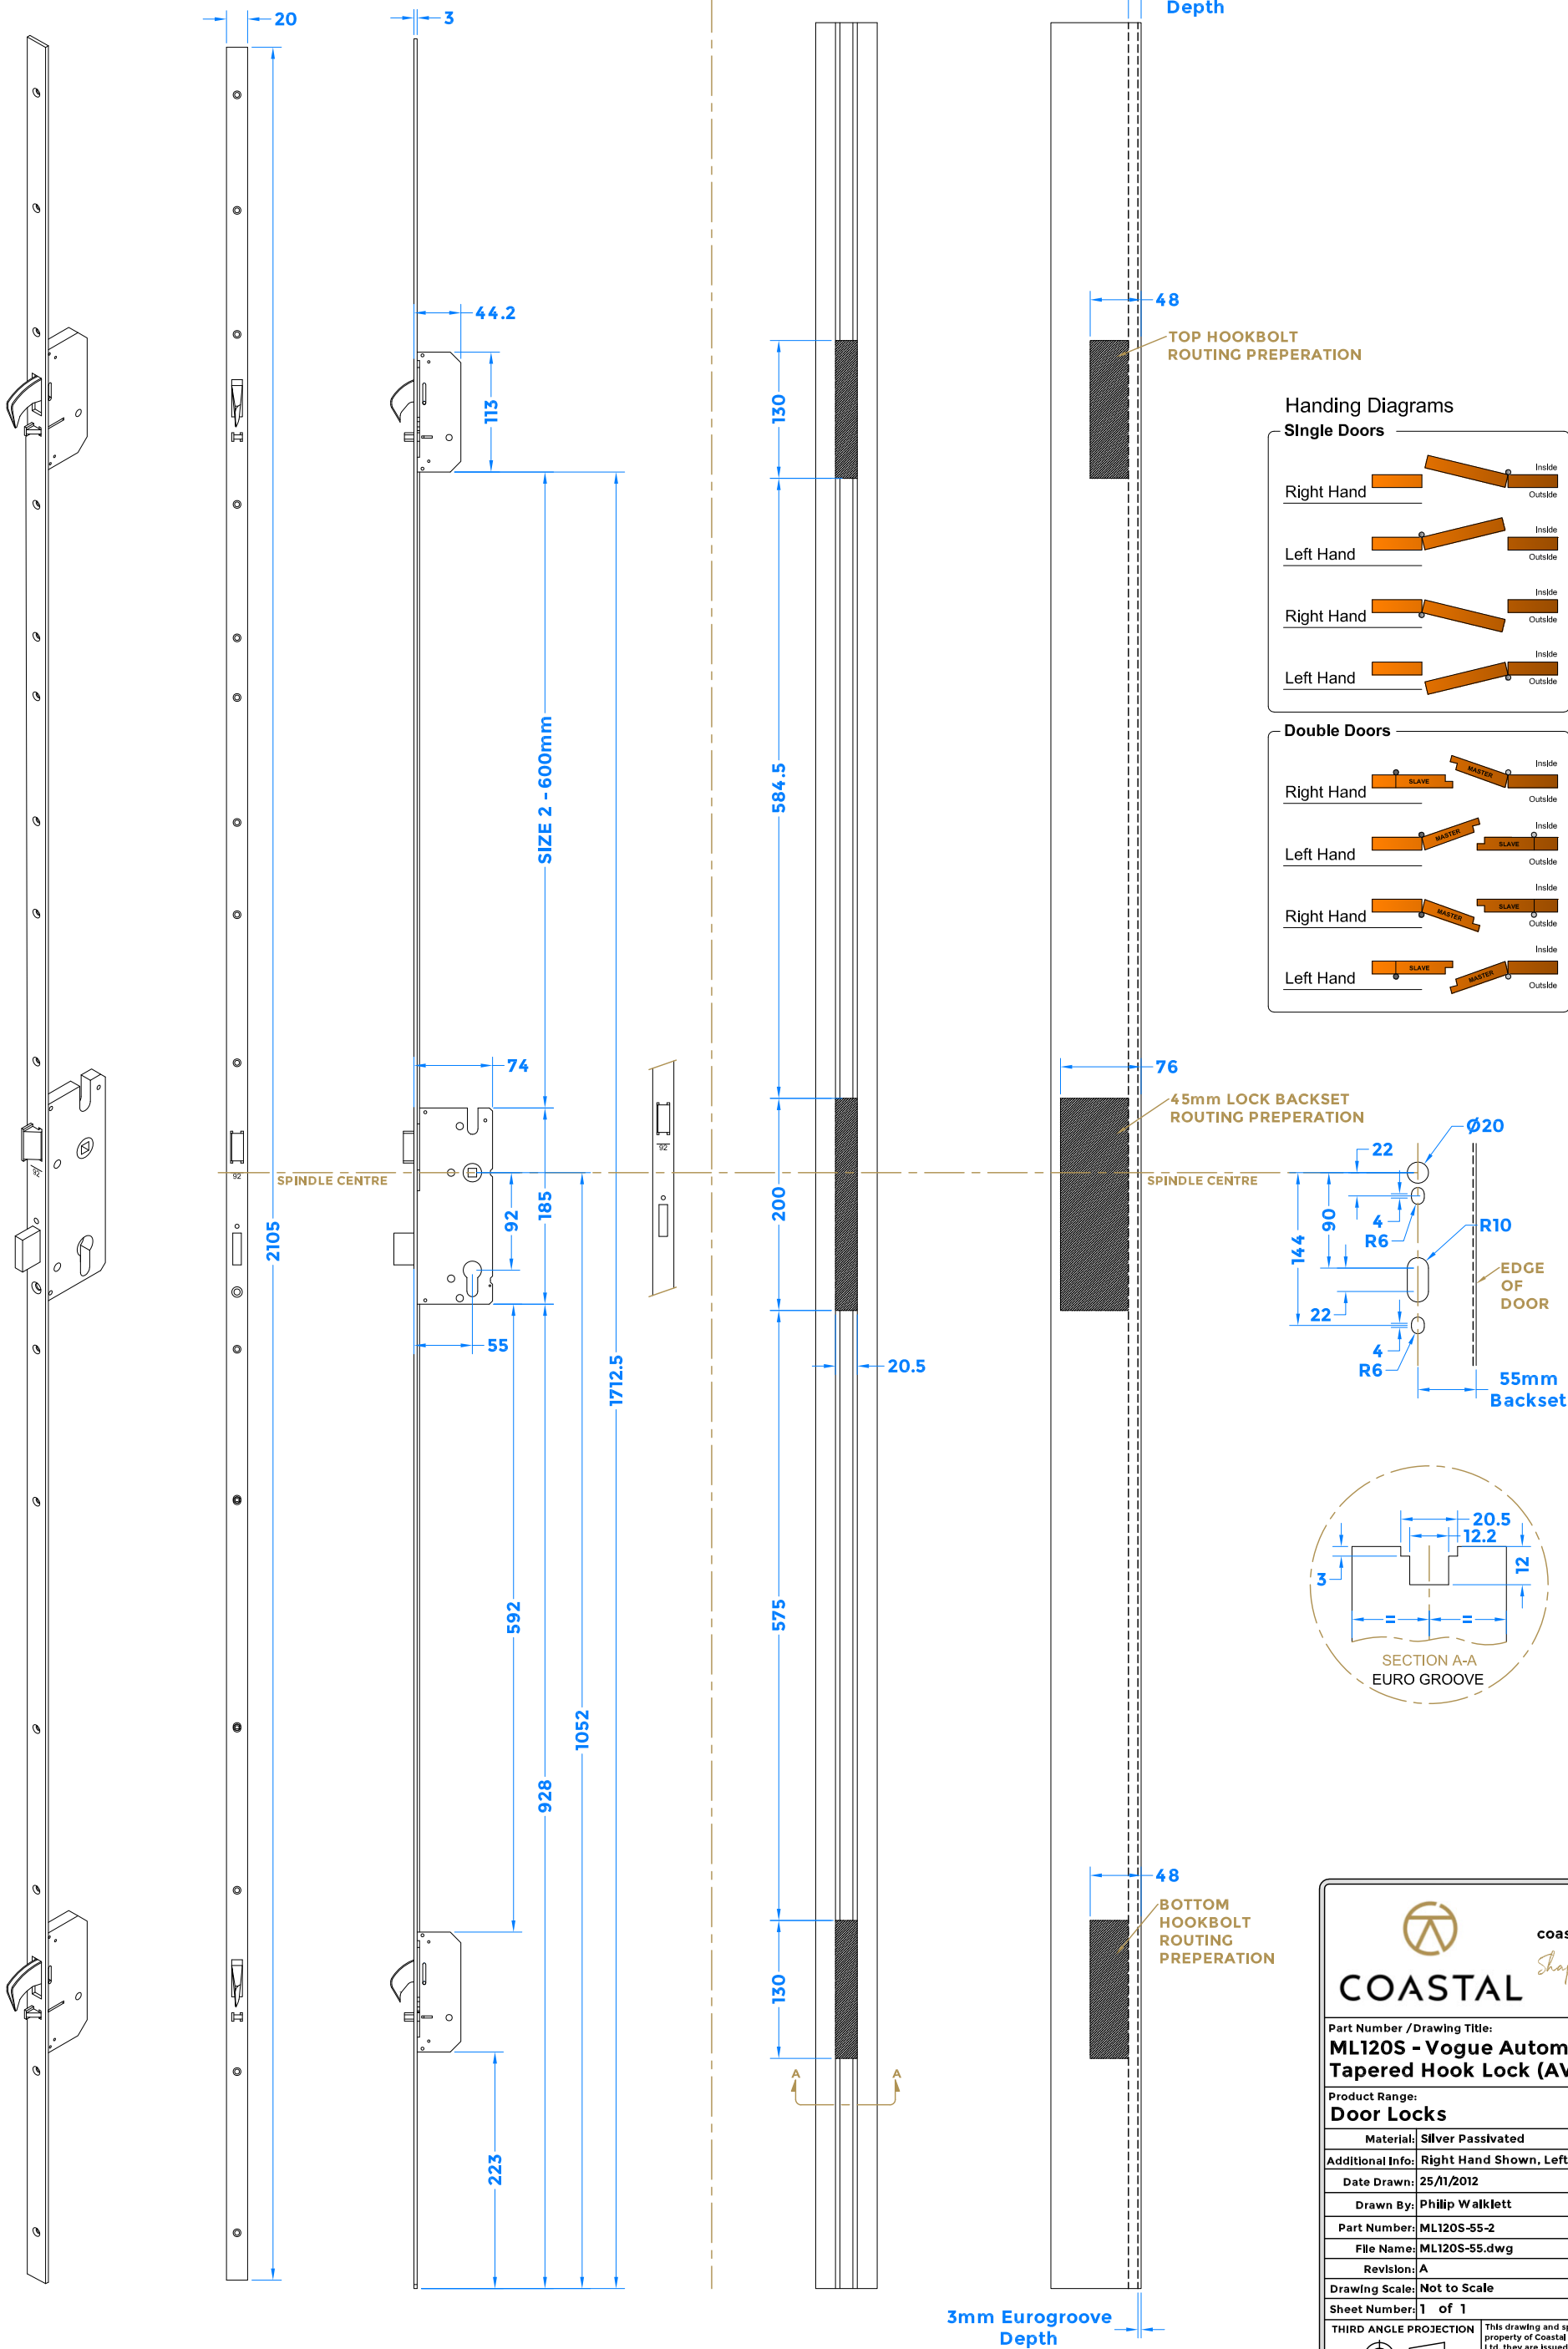

Drawing Revision History		
Revision	Description/Change	Date
A	Release	25/11/2021

Right Hand Shown, Left Hand Opposite.

Routing Preparation

COASTAL *Shaping the future*

coastal-group.com

Part Number / Drawing Title:
ML120S - Vogue Automatic Tapered Hook Lock (AV2)

Product Range:
Door Locks

Material: Silver Passivated

Additional Info: Right Hand Shown, Left Hand Opposite

Date Drawn: 25/11/2012

Drawn By: Philip Walklett

Part Number: ML120S-55-2

File Name: ML120S-55.dwg

Revision: A

Drawing Scale: Not to Scale

Sheet Number: 1 of 1

THIRD ANGLE PROJECTION

This drawing and specification are the property of Coastal Specialist Ironmongery Ltd. they are issued in strict confidence and shall not be reproduced, copied or used without written permission.
E&OE - All dimensions are specified in mm.