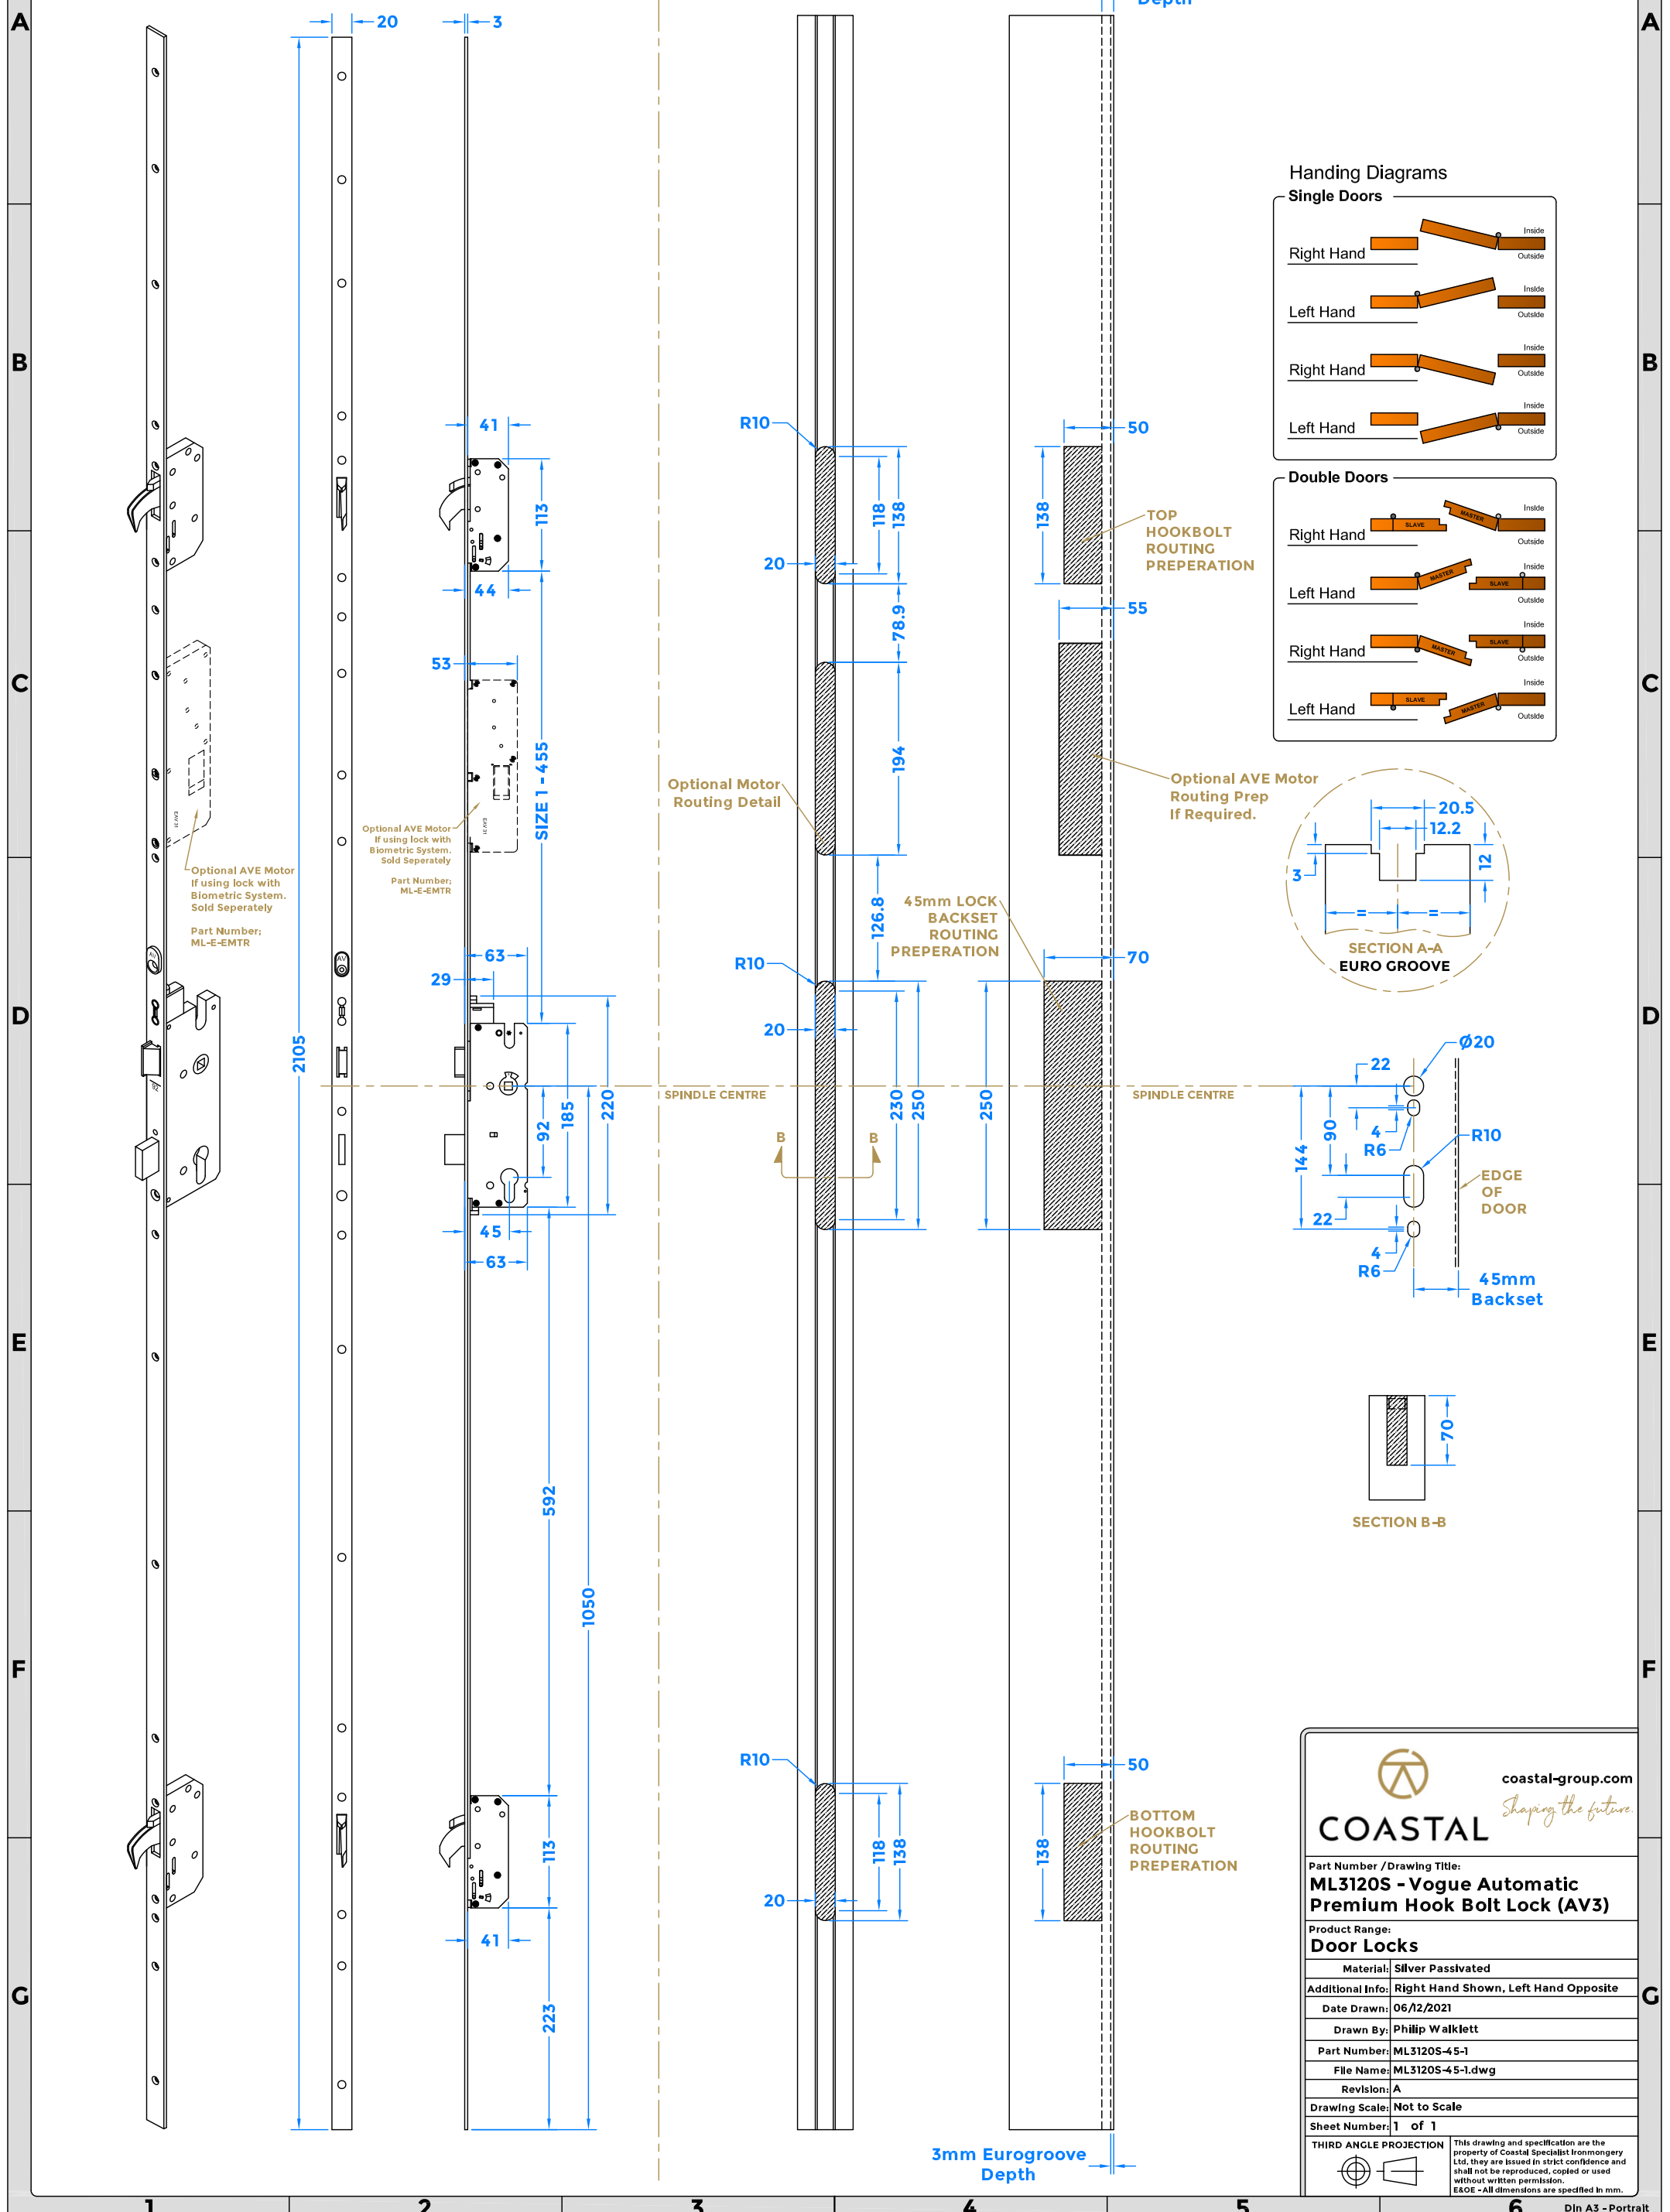

Right Hand Shown, Left Hand Opposite. 45mm Backset

Drawing Revision History		
Revision	Description/Change	Date
A	Release	06/12/2021
B	Added Motor Details	21/06/23

Routing Preparation

coastal-group.com
Shaping the future

COASTAL

Part Number / Drawing Title:
ML3120S - Vogue Automatic Premium Hook Bolt Lock (AV3)

Product Range:
Door Locks

Material: Silver Passivated

Additional Info: Right Hand Shown, Left Hand Opposite

Date Drawn: 06/12/2021

Drawn By: Philip Walklett

Part Number: ML3120S-45-1

File Name: ML3120S-45-1.dwg

Revision: A

Drawing Scale: Not to Scale

Sheet Number: 1 of 1

THIRD ANGLE PROJECTION

This drawing and specification are the property of Coastal Specialist Ironmongery Ltd. they are issued in strict confidence and shall not be reproduced, copied or used without written permission.
E&OE - All dimensions are specified in mm.