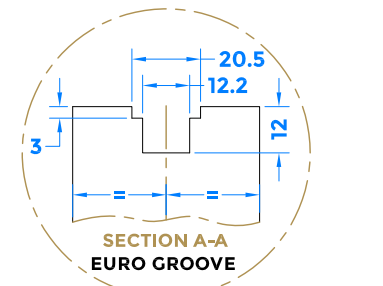

Right Hand Shown, Left Hand Opposite. 45mm Backset

Drawing Revision History		
Revision	Description/Change	Date
A	Release	06/12/2021

Routing Preparation

COASTAL
coastal-group.com
Shaping the future

Part Number / Drawing Title:
ML3120S - Vogue Automatic Premium Hook Bolt Lock (AV3)

Product Range:
Door Locks

Material: Silver Passivated

Additional Info: **Right Hand Shown, Left Hand Opposite**

Date Drawn: 06/12/2021

Drawn By: Philip Walklett

Part Number: ML3120S-45-1

File Name: ML3120S-45-1.dwg

Revision: A

Drawing Scale: Not to Scale

Sheet Number: 1 of 1

THIRD ANGLE PROJECTION

This drawing and specification are the property of Coastal Specialist Ironmongery Ltd. they are issued in strict confidence and shall not be reproduced, copied or used without written permission.
E&OE - All dimensions are specified in mm.