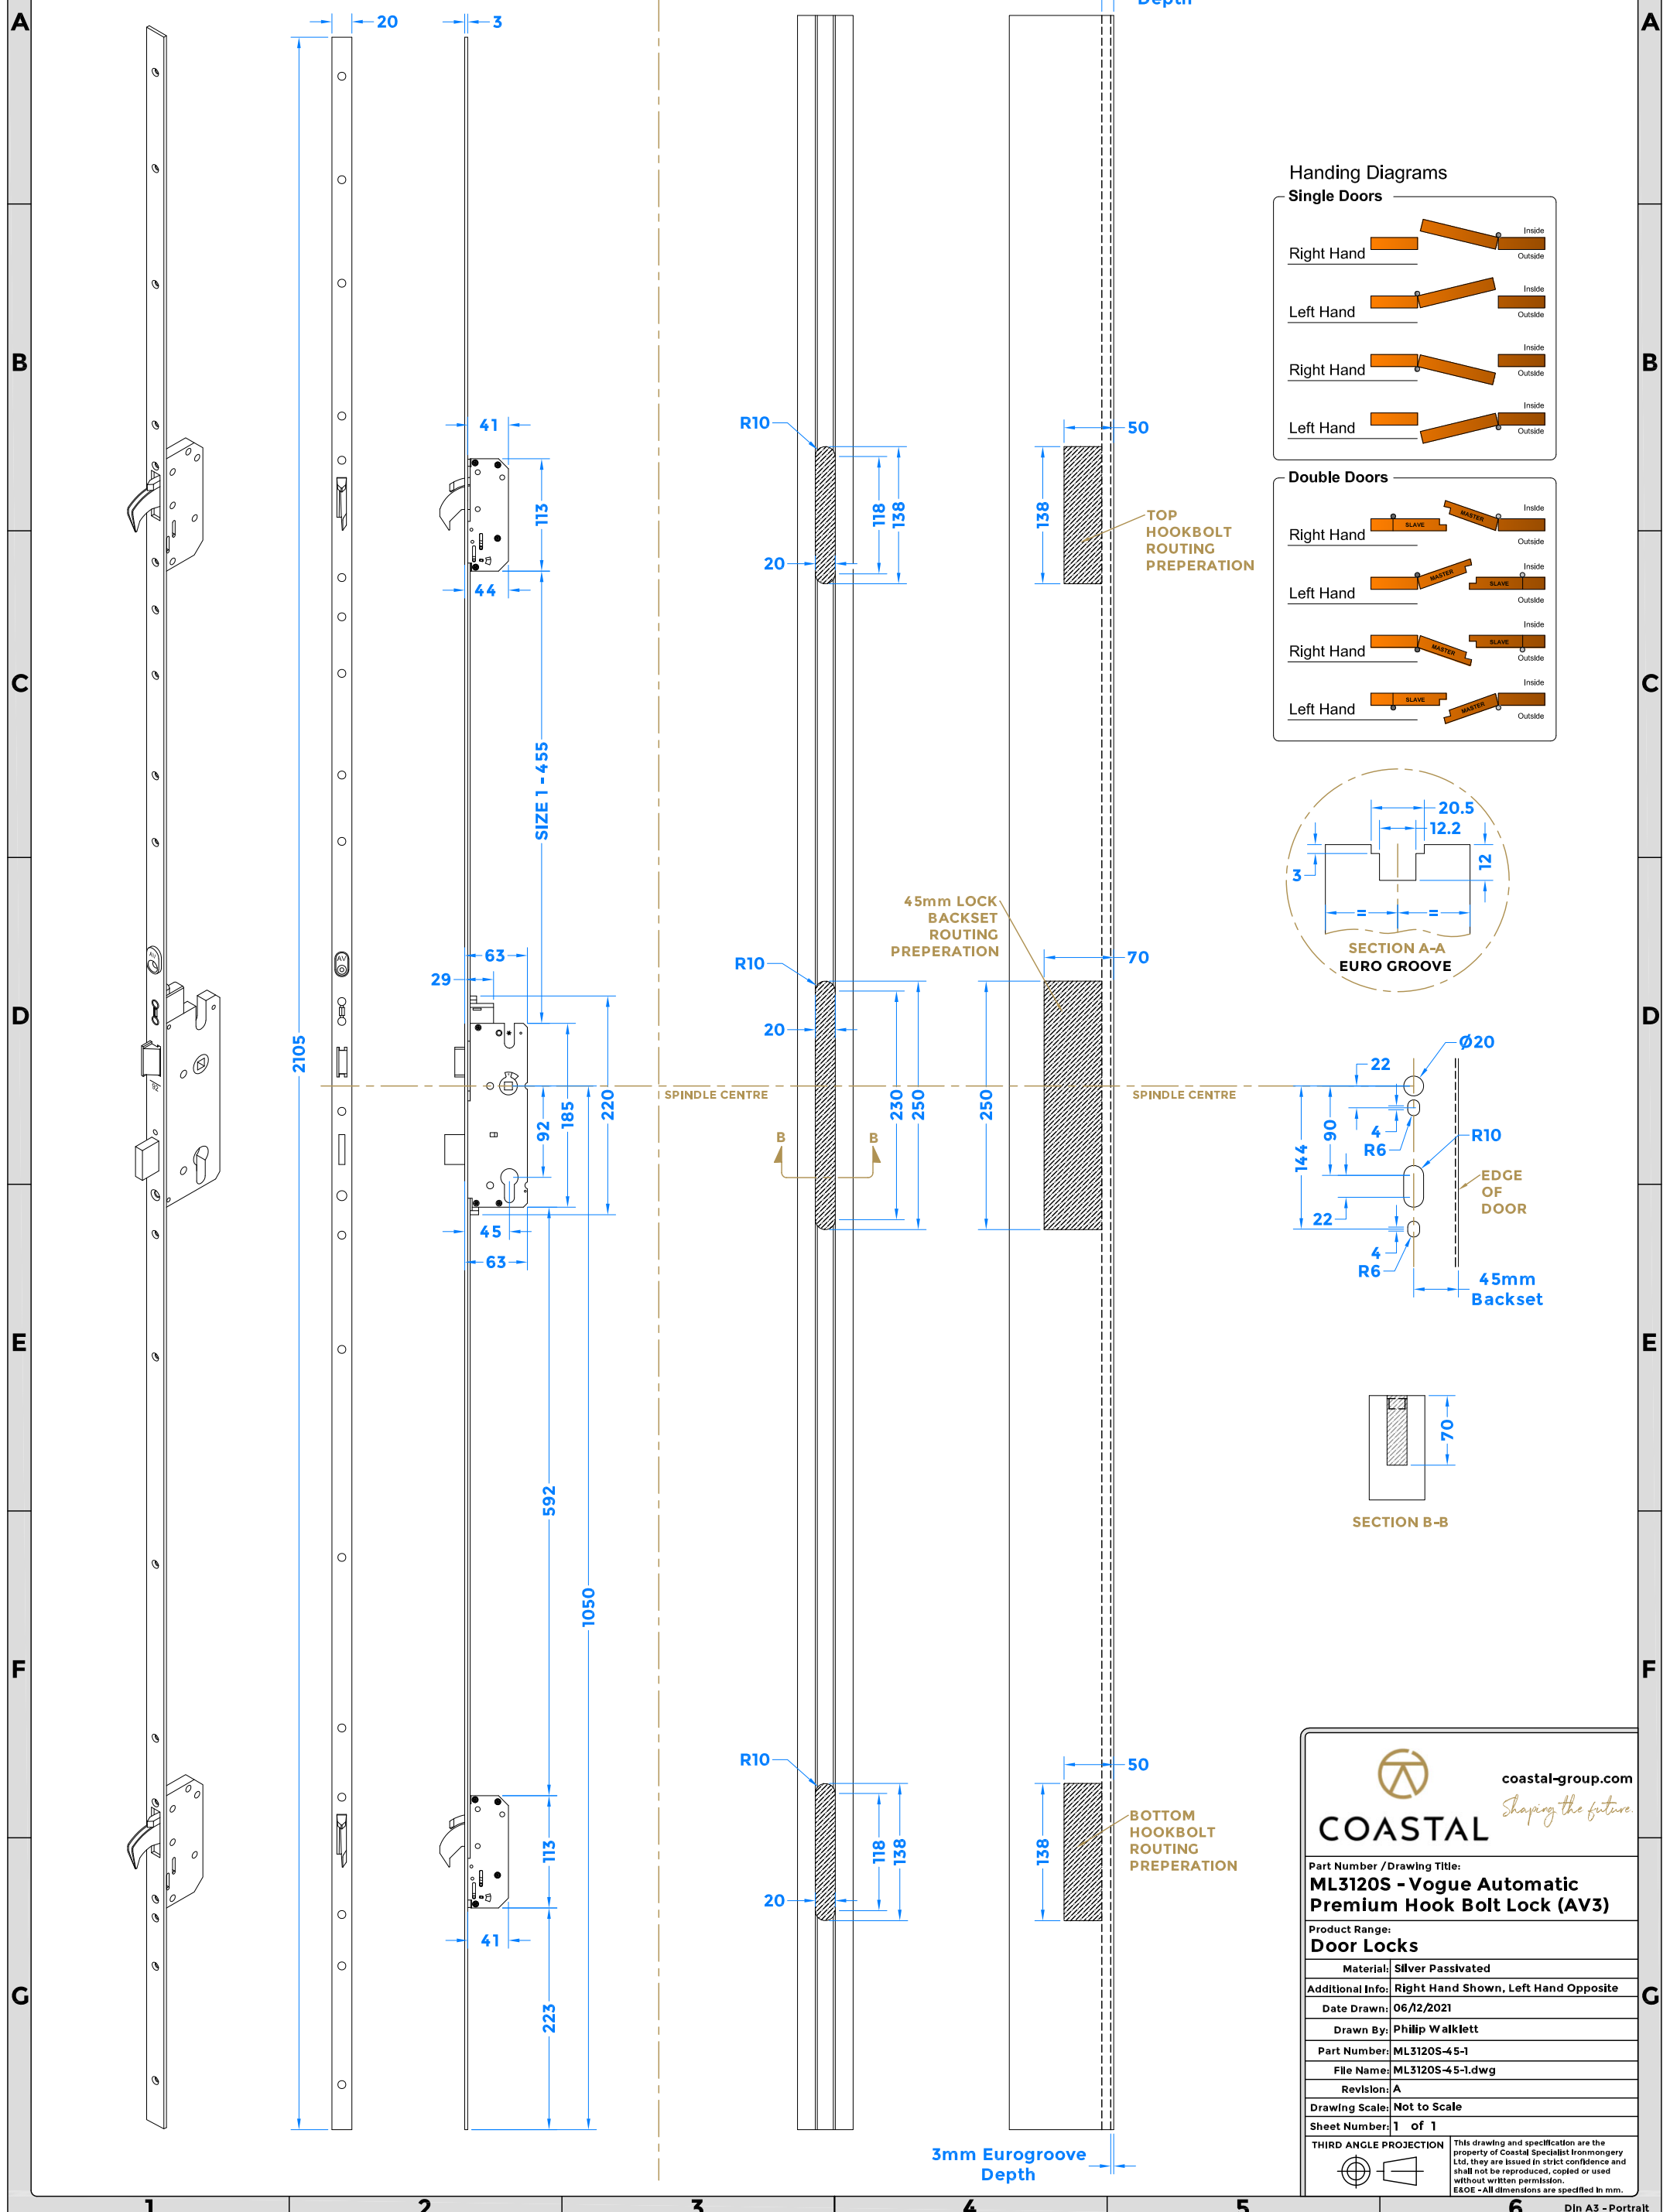

Right Hand Shown, Left Hand Opposite. 45mm Backset

Drawing Revision History		
Revision	Description/Change	Date
A	Release	06/12/2021

Routing Preparation

COASTAL
coastal-group.com
Shaping the future

Part Number / Drawing Title:
ML3120S - Vogue Automatic Premium Hook Bolt Lock (AV3)

Product Range:
Door Locks

Material: Silver Passivated

Additional Info: **Right Hand Shown, Left Hand Opposite**

Date Drawn: 06/12/2021

Drawn By: Philip Walklett

Part Number: ML3120S-45-1

File Name: ML3120S-45-1.dwg

Revision: A

Drawing Scale: Not to Scale

Sheet Number: 1 of 1

THIRD ANGLE PROJECTION

This drawing and specification are the property of Coastal Specialist Ironmongery Ltd. they are issued in strict confidence and shall not be reproduced, copied or used without written permission.
E&OE - All dimensions are specified in mm.