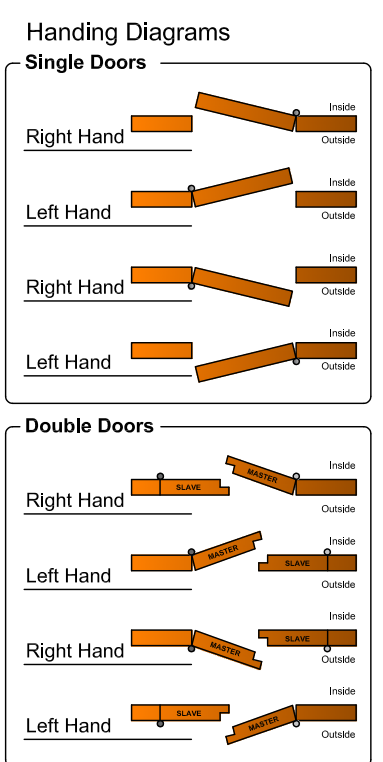

Right Hand Shown, Left Hand Opposite. 45mm Backset

Drawing Revision History		
Revision	Description/Change	Date
A	Release	06/12/2021
B	Added Motor Details	21/06/23

Routing Preparation

coastal-group.com
Shaping the future

COASTAL

Part Number / Drawing Title:
ML3120S - Vogue Automatic Premium Hook Bolt Lock (AV3)

Product Range:
Door Locks

Material: Silver Passivated

Additional Info: Right Hand Shown, Left Hand Opposite

Date Drawn: 06/12/2021

Drawn By: Philip Walklett

Part Number: ML3120S-45-1

File Name: ML3120S-45-1.dwg

Revision: A

Drawing Scale: Not to Scale

Sheet Number: 1 of 1

THIRD ANGLE PROJECTION

This drawing and specification are the property of Coastal Specialist Ironmongery Ltd. they are issued in strict confidence and shall not be reproduced, copied or used without written permission.
E&OE - All dimensions are specified in mm.