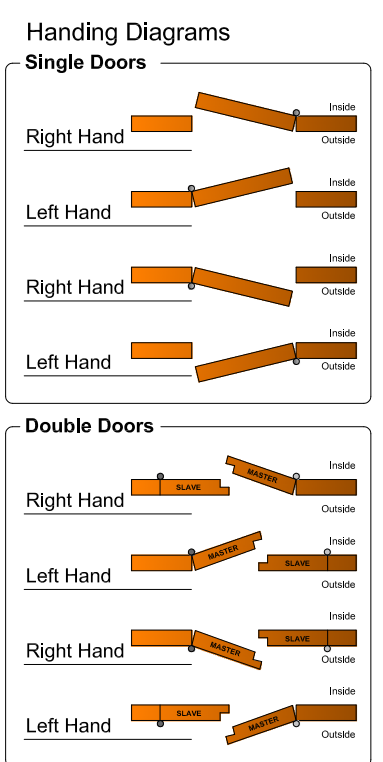

Right Hand Shown, Left Hand Opposite. 45mm Backset

Drawing Revision History		
Revision	Description/Change	Date
A	Release	06/12/2021

Routing Preparation

COASTAL
coastal-group.com
Shaping the future

Part Number / Drawing Title:
ML3120S - Vogue Automatic Premium Hook Bolt Lock (AV3)

Product Range:
Door Locks

Material: Silver Passivated

Additional Info: **Right Hand Shown, Left Hand Opposite**

Date Drawn: 06/12/2021

Drawn By: Philip Walklett

Part Number: ML3120S-45-1

File Name: ML3120S-45-1.dwg