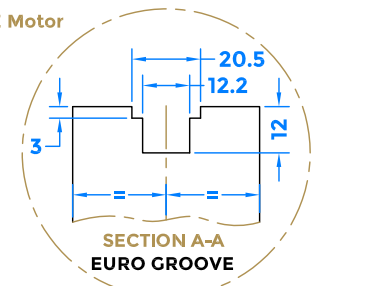

Right Hand Shown, Left Hand Opposite. 45mm Backset

Drawing Revision History		
Revision	Description/Change	Date
A	Release	06/12/2021
B	Added Motor Details	21/06/23

Routing Preparation

coastal-group.com
Shaping the future

COASTAL

Part Number / Drawing Title:
ML3120S - Vogue Automatic Premium Hook Bolt Lock (AV3)

Product Range:
Door Locks

Material: Silver Passivated

Additional Info: Right Hand Shown, Left Hand Opposite

Date Drawn: 06/12/2021

Drawn By: Philip Walklett

Part Number: ML3120S-45-1

File Name: ML3120S-45-1.dwg

Revision: A

Drawing Scale: Not to Scale

Sheet Number: 1 of 1

THIRD ANGLE PROJECTION

This drawing and specification are the property of Coastal Specialist Ironmongery Ltd. they are issued in strict confidence and shall not be reproduced, copied or used without written permission.
E&OE - All dimensions are specified in mm.