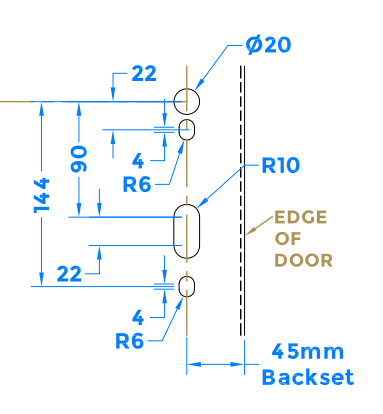

Right Hand Shown, Left Hand Opposite. 45mm Backset

Drawing Revision History		
Revision	Description/Change	Date
A	Release	06/12/2021

Routing Preparation

COASTAL
coastal-group.com
Shaping the future

Part Number / Drawing Title:
ML3120S - Vogue Automatic Premium Hook Bolt Lock (AV3)

Product Range:
Door Locks

Material: Silver Passivated

Additional Info: **Right Hand Shown, Left Hand Opposite**

Date Drawn: 06/12/2021

Drawn By: Philip Walklett

Part Number: ML3120S-45-1

File Name: ML3120S-45-1.dwg