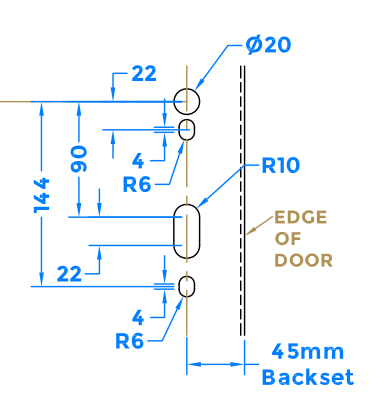

Right Hand Shown, Left Hand Opposite. 45mm Backset

Drawing Revision History		
Revision	Description/Change	Date
A	Release	06/12/2021
B	Added Motor Details	21/06/23

Routing Preparation

coastal-group.com
Shaping the future

COASTAL

Part Number / Drawing Title:
ML3120S - Vogue Automatic Premium Hook Bolt Lock (AV3)

Product Range:
Door Locks

Material: Silver Passivated

Additional Info: Right Hand Shown, Left Hand Opposite

Date Drawn: 06/12/2021

Drawn By: Philip Walklett

Part Number: ML3120S-45-1

File Name: ML3120S-45-1.dwg

Revision: A

Drawing Scale: Not to Scale

Sheet Number: 1 of 1

THIRD ANGLE PROJECTION

This drawing and specification are the property of Coastal Specialist Ironmongery Ltd. they are issued in strict confidence and shall not be reproduced, copied or used without written permission.
E&OE - All dimensions are specified in mm.