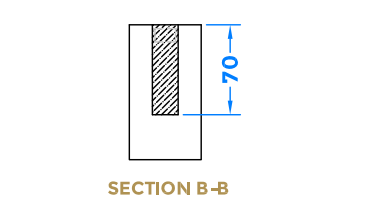

Right Hand Shown, Left Hand Opposite. 55mm Backset

Drawing Revision History		
Revision	Description/Change	Date
A	Release	06/12/2021
B	Added Motor Details	21/06/23

Routing Preparation

coastal-group.com
Shaping the future

COASTAL

Part Number / Drawing Title:
ML3120S - Vogue Automatic Premium Hook Bolt Lock (AV3)

Product Range:
Door Locks

Material: Silver Passivated

Additional Info: Right Hand Shown, Left Hand Opposite

Date Drawn: 06/12/2021

Drawn By: Philip Walklett

Part Number: ML3120S-55-1

File Name: ML3120S-55-1.dwg

Revision: A

Drawing Scale: Not to Scale

Sheet Number: 1 of 1

THIRD ANGLE PROJECTION

This drawing and specification are the property of Coastal Specialist Ironmongery Ltd. they are issued in strict confidence and shall not be reproduced, copied or used without written permission.
E&OE - All dimensions are specified in mm.