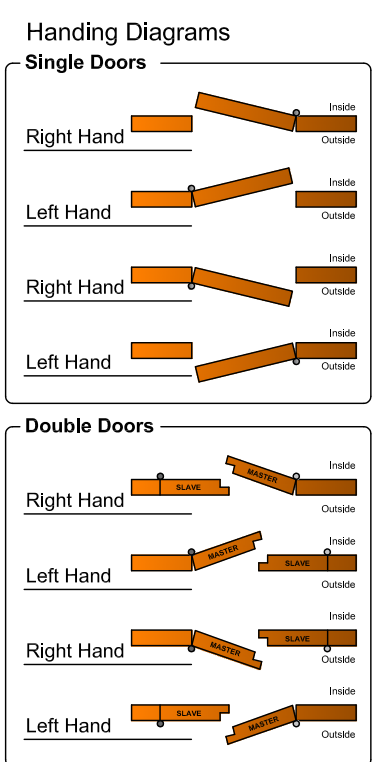

Right Hand Shown, Left Hand Opposite. 55mm Backset

| Drawing Revision History | | |
|--------------------------|---------------------|------------|
| Revision | Description/Change | Date |
| A | Release | 06/12/2021 |
| B | Added Motor Details | 21/06/23 |

Routing Preparation

coastal-group.com
Shaping the future

COASTAL

Part Number / Drawing Title:
ML3120S - Vogue Automatic Premium Hook Bolt Lock (AV3)

Product Range:
Door Locks

Material: Silver Passivated

Additional Info: Right Hand Shown, Left Hand Opposite