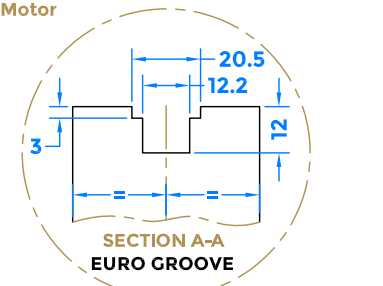

Right Hand Shown, Left Hand Opposite. 55mm Backset

| Drawing Revision History | | |
|--------------------------|---------------------|------------|
| Revision | Description/Change | Date |
| A | Release | 06/12/2021 |
| B | Added Motor Details | 21/06/23 |

Routing Preparation

coastal-group.com
Shaping the future

COASTAL

Part Number / Drawing Title:
ML3120S - Vogue Automatic Premium Hook Bolt Lock (AV3)

Product Range:
Door Locks

Material: Silver Passivated

Additional Info: Right Hand Shown, Left Hand Opposite

Date Drawn: 06/12/2021

Drawn By: Philip Walklett

Part Number: ML3120S-55-1

File Name: ML3120S-55-1.dwg

Revision: A

Drawing Scale: Not to Scale

Sheet Number: 1 of 1

THIRD ANGLE PROJECTION