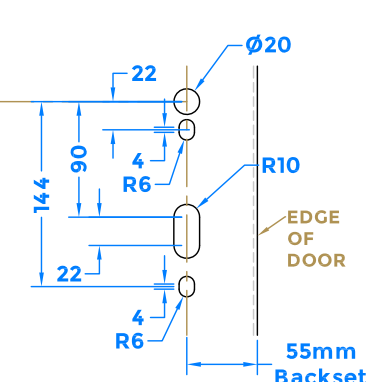

Right Hand Shown, Left Hand Opposite. 55mm Backset

Drawing Revision History		
Revision	Description/Change	Date
A	Release	06/12/2021
B	Added Motor Details	21/06/23

Routing Preparation

coastal-group.com
Shaping the future

COASTAL

Part Number / Drawing Title:
ML3120S - Vogue Automatic Premium Hook Bolt Lock (AV3)

Product Range:
Door Locks

Material: Silver Passivated

Additional Info: Right Hand Shown, Left Hand Opposite

Date Drawn: 06/12/2021

Drawn By: Philip Walklett

Part Number: ML3120S-55-1

File Name: ML3120S-55-1.dwg

Revision: A

Drawing Scale: Not to Scale

Sheet Number: 1 of 1

THIRD ANGLE PROJECTION

This drawing and specification are the property of Coastal Specialist Ironmongery Ltd. they are issued in strict confidence and shall not be reproduced, copied or used without written permission.
E&OE - All dimensions are specified in mm.