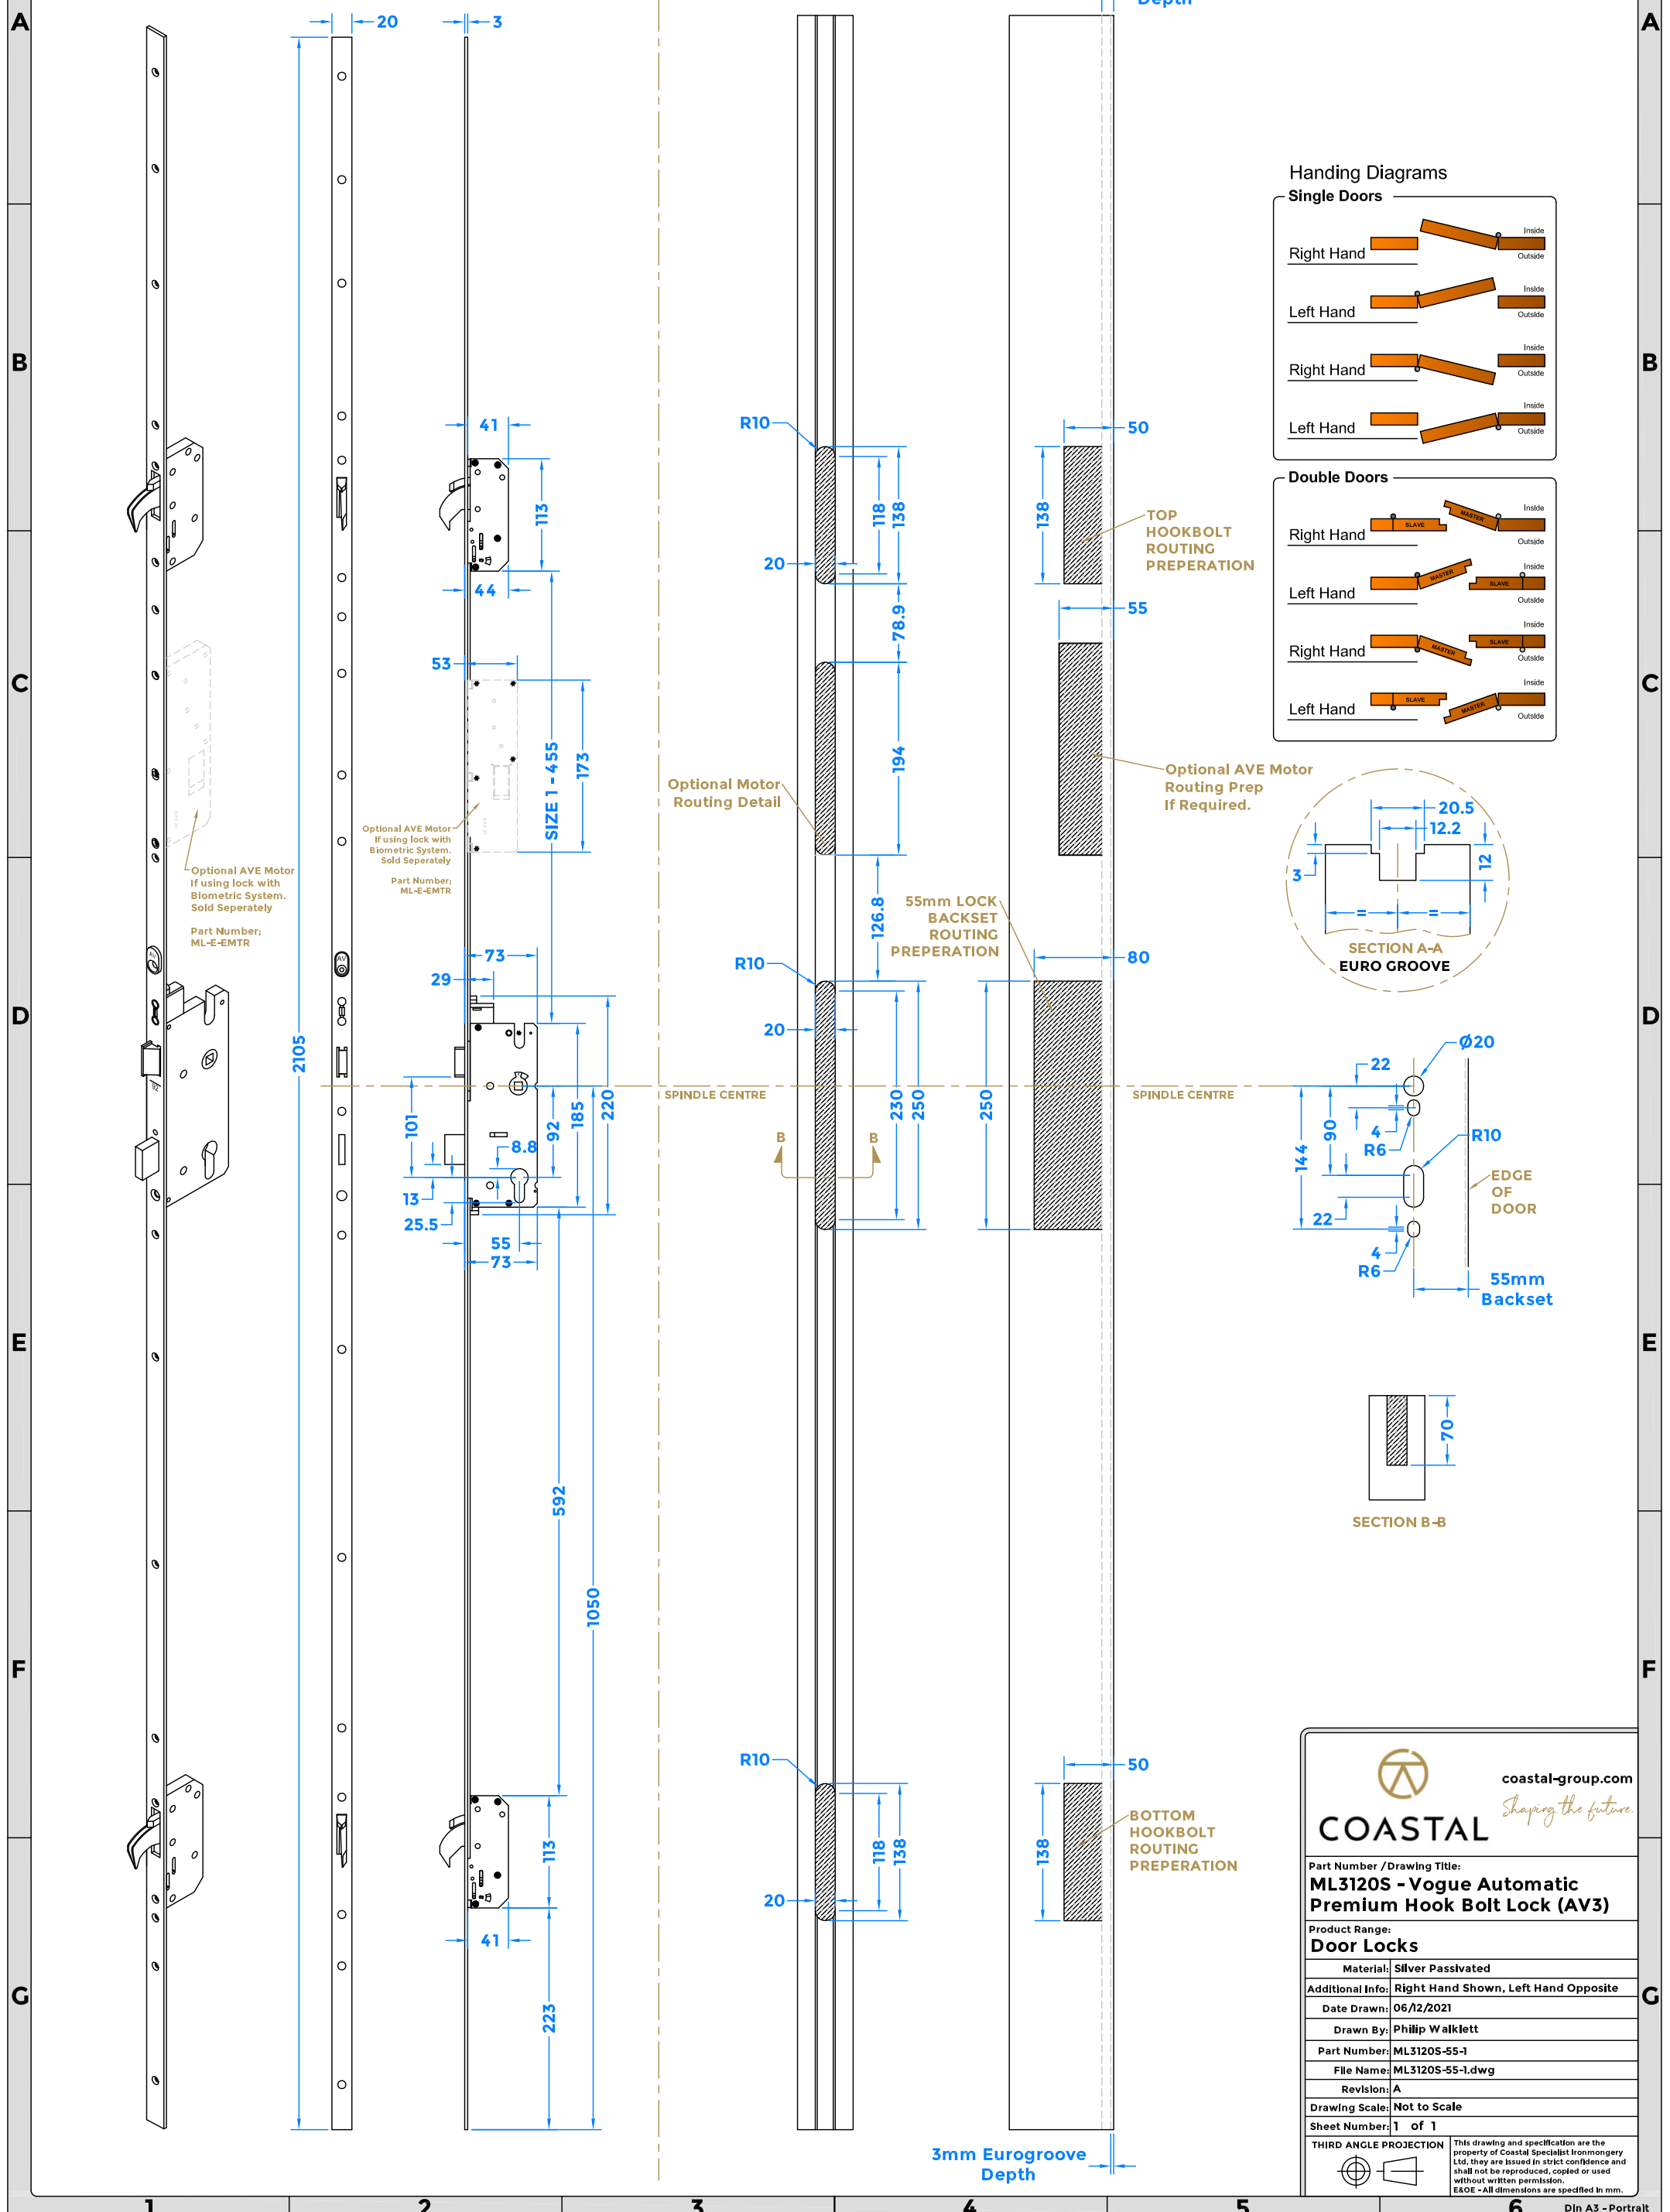

Right Hand Shown, Left Hand Opposite. 55mm Backset

| Drawing Revision History | | |
|--------------------------|---------------------|------------|
| Revision | Description/Change | Date |
| A | Release | 06/12/2021 |
| B | Added Motor Details | 21/06/23 |

Routing Preparation

coastal-group.com
Shaping the future

COASTAL

Part Number / Drawing Title:
ML3120S - Vogue Automatic Premium Hook Bolt Lock (AV3)

Product Range:
Door Locks

Material: Silver Passivated

Additional Info: Right Hand Shown, Left Hand Opposite

Date Drawn: 06/12/2021

Drawn By: Philip Walklett

Part Number: ML3120S-55-1

File Name: ML3120S-55-1.dwg

Revision: A

Drawing Scale: Not to Scale

Sheet Number: 1 of 1

THIRD ANGLE PROJECTION

This drawing and specification are the property of Coastal Specialist Ironmongery Ltd. they are issued in strict confidence and shall not be reproduced, copied or used without written permission.
E&OE - All dimensions are specified in mm.