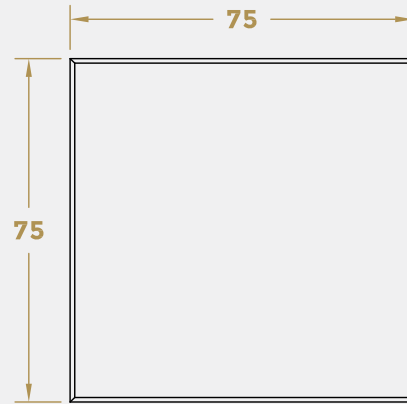

Side Profile

Front Profile

Grub Screws (2 off)

Visit www.coastal-group.com for CAD drawings

FINISHES:

SSS

Satin Stainless Steel

PART NUMBER	PRODUCT DESCRIPTION	FINISH	UNITS
KM120B-UF-SSS	Fixed square door knob	SSS	Each

COASTAL

Shaping the future.