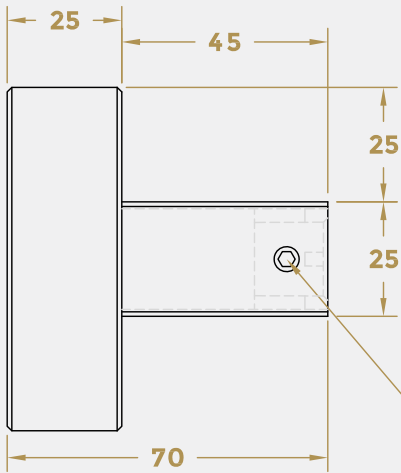

BLU RANGE SQUARE DOOR KNOB

Product Code: KM120

LIT-DC-KM120

316 Marine Grade Stainless Steel Hardware Range

- Fixed centre square contemporary doorknob
- Can be used as a single bolt through or back-to-back door pull set. Two KM120 door pulls and a FX-UF-FK-BB fixing kit required for back to back
- Manufactured from 316 Marine Grade Stainless Steel
- Ideal for use where corrosion levels are high such as coastal environments and with acidic timber

COASTAL

Shaping the future.

Side Profile

Front Profile

Grub Screws (2 off)

Visit www.coastal-group.com for CAD drawings

FINISHES:

SSS

Satin Stainless Steel

PART NUMBER	PRODUCT DESCRIPTION	FINISH	UNITS
KM120B-UF-SSS	Fixed square door knob	SSS	Each

COASTAL

Shaping the future.