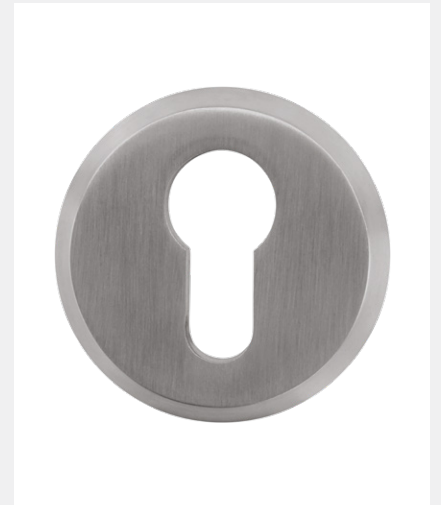

BLU RANGE

INSIDE CYLINDER PULL WITH EXTERANL SECURITY ESCUTCHEON

Product Code: CP80

LIT-DC-CP80

316 Marine Grade Stainless Steel Hardware Range

- Stunning inside euro cylinder pull combined with high security, heavy engineered external escutcheon
- Anti-drill outer escutcheon greatly enhances security of door by helping to resist a snap attack on the cylinder
- Bolt-through fixings from the inside to prevent removal from the outside
- Perfect when an outside only pull handle is used
- Manufactured from 316 Marine Grade Stainless Steel
- Ideal for use where corrosion levels are high such as coastal environments and with acidic timber
- To suit 44 and 70mm thick doors
- Lifetime Guarantee

T 01726 871 025 E sales@coastal-group.com W coastal-group.com

COASTAL

Shaping the future.

INSIDE CYLINDER PULL WITH EXTERNAL SECURITY ESCUTCHEON

Front Profile Escutcheon

Front Profile Cylinder Pull

Side Profile Escutcheon

Side Profile Cylinder Pull

Visit www.coastal-group.com for CAD drawings

FINISHES:

SSS

Satin Stainless Steel

PART NUMBER	PRODUCT DESCRIPTION	FINISH	UNITS
CP80-SSS	Inside cylinder pull with external security escutcheon	SSS	Set