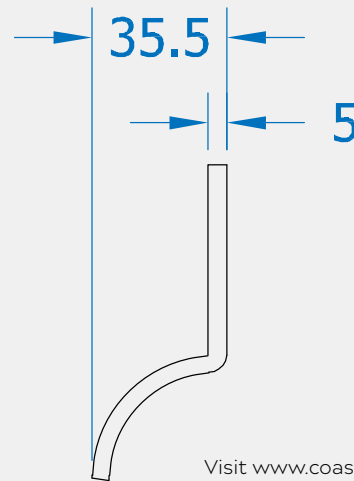

Side Profile Cylinder Pull

Visit www.coastal-group.com for CAD drawings

FINISHES:

SSS

Satin Stainless Steel

PART NUMBER	PRODUCT DESCRIPTION	FINISH	UNITS
CP80-SSS	Inside cylinder pull with external security escutcheon	SSS	Set