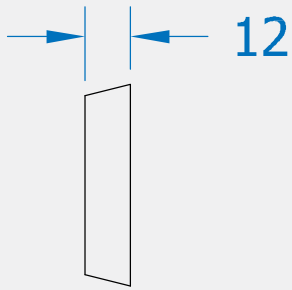

Side Profile Cylinder Pull

Visit www.coastal-group.com for CAD drawings

FINISHES:

SSS

Satin Stainless Steel

PART NUMBER	PRODUCT DESCRIPTION	FINISH	UNITS
CP80-SSS	Inside cylinder pull with external security escutcheon	SSS	Set