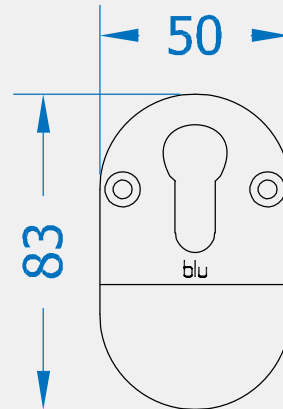

Front Profile Cylinder Pull