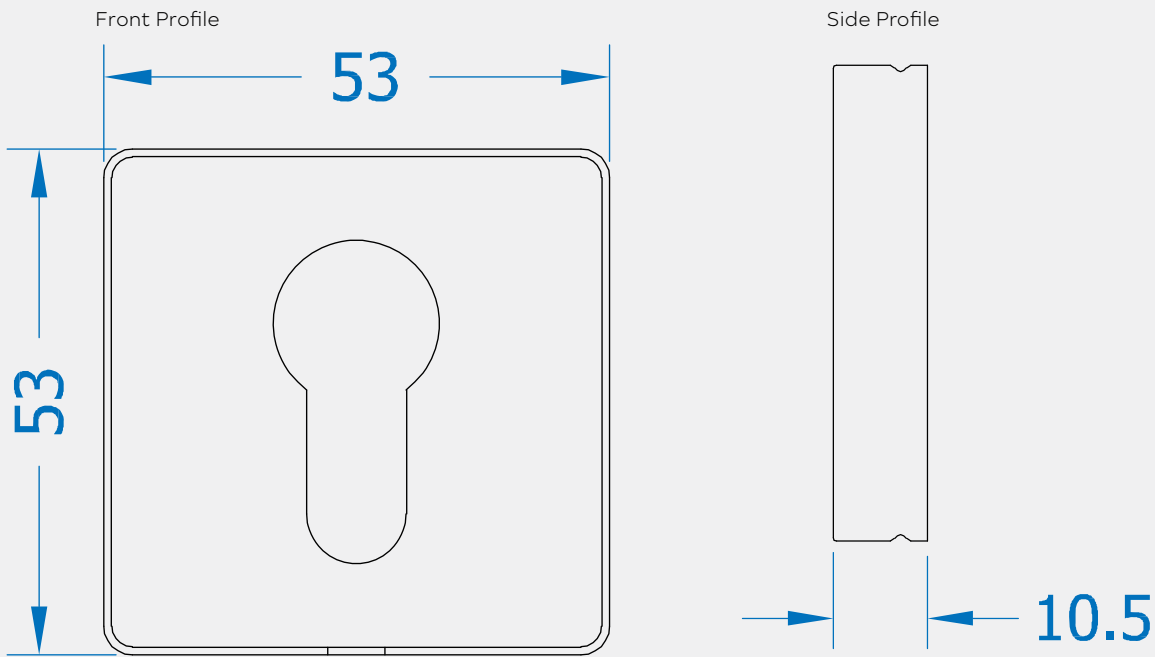

BLU RANGE SQUARE ESCUTCHEON

Product Code: KM056

LIT-DC-KM056

316 Marine Grade Stainless Steel Hardware Range

- Contemporary square Euro Profile escutcheon
- Fixings concealed behind snap-on cover
- Manufactured from 316 Marine Grade Stainless Steel
- Ideal for use where corrosion levels are high such as coastal environments and with acidic timber
- Lifetime Guarantee

COASTAL

Shaping the future.

Visit www.coastal-group.com for CAD drawings

FINISHES:

SSS

Satin Stainless Steel

PART NUMBER	PRODUCT DESCRIPTION	FINISH	UNITS
KM056-SSS	Square Euro profile escutcheon	SSS	Each

COASTAL