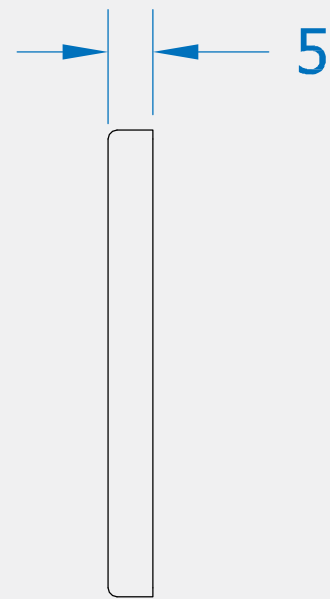

Side Profile

Visit www.coastal-group.com for CAD drawings

BLU
FINISHES:

DURATIQUE
FINISHES:

PART NUMBER	PRODUCT DESCRIPTION	FINISH	UNITS
SE35-SSS	Slimline round Euro profile escutcheon	SSS	Each
SE35-TMB	Slimline round Euro profile escutcheon	TMB	Each

COASTAL

Shaping the future.