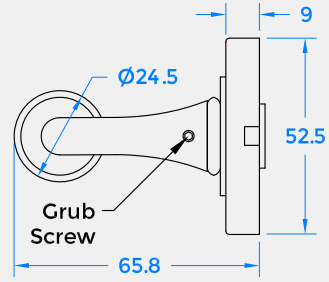

Side Profile