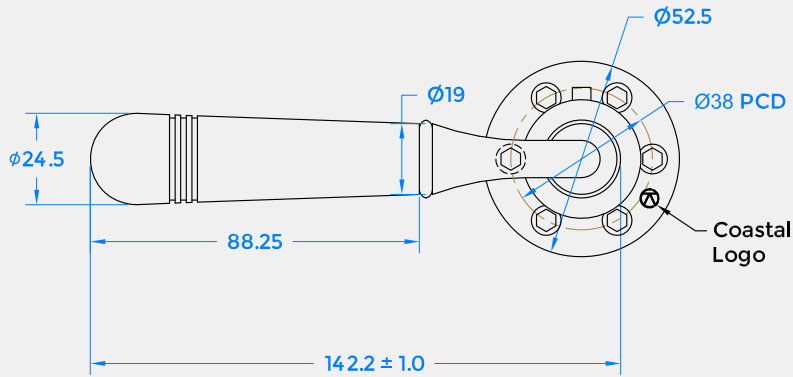

OPERA LEVER DOOR HANDLE ON ROUND ROSE

Front Profile