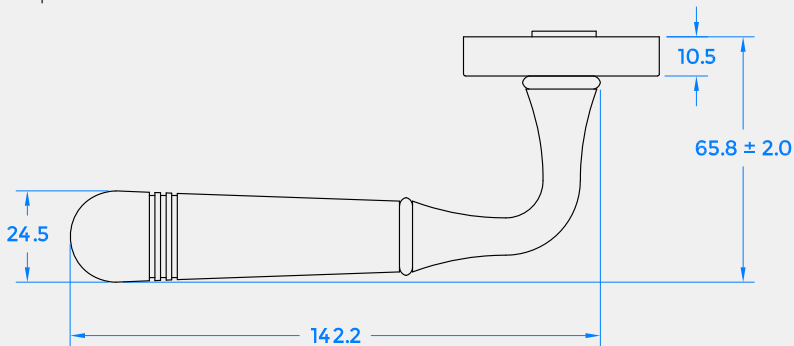

BLU RANGE

OPERA LEVER DOOR HANDLE ON ROUND ROSE

Product Code: TBH100

LIT-DC-TBH100

316 Marine Grade Stainless Steel Hardware Range

- Opera door lever handle combines elegant design with classic styling
- Manufactured from solid 316 Marine Grade Stainless Steel
- Single sprung lever action
- Back to back fixings included to suit up to 57mm door thickness with a 100ml spindle
- Part of a suited range of hardware including matching window handle
- Ideal for use where corrosion levels are high such as coastal environments and with acidic timber
- Durability: BS EN 1906:2012, Durability Grade 7 - 200,000 Cycles
- Lifetime Guarantee

Visit www.coastal-group.com for CAD drawings

FINISHES:

SSS
Satin Stainless Steel

PSB
PVD Stain Brass

PBK
PVD Satin Black

PART NUMBER	PRODUCT DESCRIPTION	FINISH	UNITS
TBH100B-SSS	Opera lever door handle on round rose	SSS	Pair
TBH100B-PSB	Opera lever door handle on round rose	PSB	Pair
TBH100B-PBK	Opera lever door handle on round rose	PBK	Pair