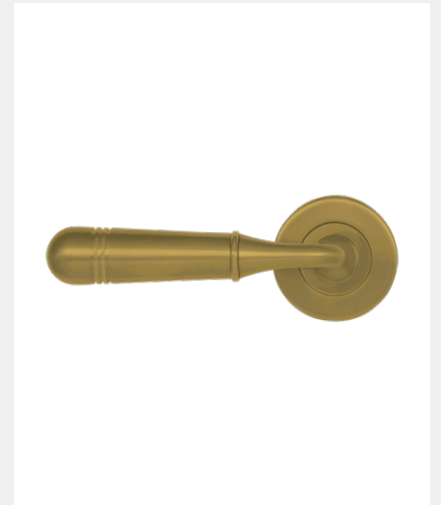

BLU RANGE

OPERA LEVER DOOR HANDLE ON ROUND ROSE

Product Code: TBH100

LIT-DC-TBH100

316 Marine Grade Stainless Steel Hardware Range

- Opera door lever handle combines elegant design with classic styling
- Manufactured from solid 316 Marine Grade Stainless Steel
- Single sprung lever action
- Back to back fixings included to suit up to 57mm door thickness with a 100ml spindle
- Part of a suited range of hardware including matching window handle
- Ideal for use where corrosion levels are high such as coastal environments and with acidic timber
- Durability: BS EN 1906:2012, Durability Grade 7 - 200,000 Cycles
- Lifetime Guarantee

T 01726 871 025 E sales@coastal-group.com W coastal-group.com
© Coastal Specialist Ironmongery Ltd 2021

COASTAL

Shaping the future.

OPERA LEVER DOOR HANDLE ON ROUND ROSE

Front Profile

Side Profile

Top Profile

Visit www.coastal-group.com for CAD drawings

FINISHES:

SSS
Satin Stainless Steel

PSB
PVD Stain Brass

PBK
PVD Satin Black

PART NUMBER	PRODUCT DESCRIPTION	FINISH	UNITS
TBH100B-SSS	Opera lever door handle on round rose	SSS	Pair
TBH100B-PSB	Opera lever door handle on round rose	PSB	Pair
TBH100B-PBK	Opera lever door handle on round rose	PBK	Pair