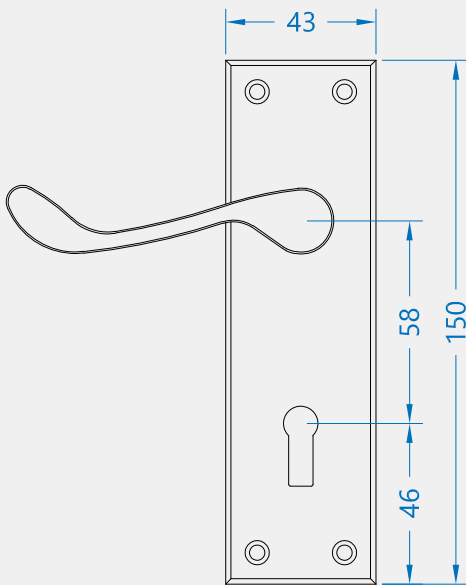

VICTORIAN CLASSIC SCROLL LEVER HANDLE ON BACKPLATE

Product Code: DL54

LIT-DC-DL54

Solid Brass Hardware Range

- Victorian classic scroll lever handle
- Sprung handle
- Fire door rated
- Manufactured from solid brass

COASTAL

Shaping the future.

VICTORIAN CLASSIC SCROLL LEVER HANDLE ON BACKPLATE

Front Profile

Side Profile

Top Profile

Visit www.coastal-group.com for CAD drawings

FINISHES:

SC
Satin Chrome

CP
Polished Chrome

PB
Polished Brass

PART NUMBER	PRODUCT DESCRIPTION	FINISH	UNITS
DL54-SC	Victorian scroll - lever lock	SC	Pair
DL54-CP	Victorian scroll - lever lock	CP	Pair
DL54-PB	Victorian scroll - lever lock	PB	Pair