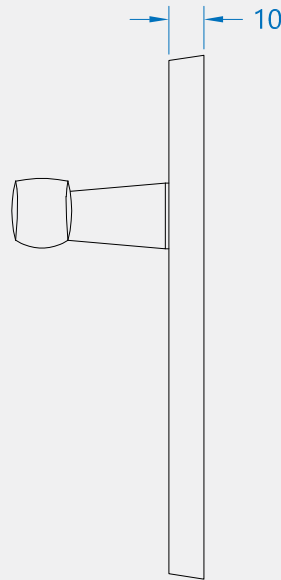

VICTORIAN CLASSIC SCROLL LEVER HANDLE ON BACKPLATE

Product Code: DL54

LIT-DC-DL54

Solid Brass Hardware Range

- Victorian classic scroll lever handle
- Sprung handle
- Fire door rated
- Manufactured from solid brass

COASTAL

Shaping the future.

VICTORIAN CLASSIC SCROLL LEVER HANDLE ON BACKPLATE

Front Profile

Side Profile

Top Profile

Visit www.coastal-group.com for CAD drawings

FINISHES:

SC
Satin Chrome

CP
Polished Chrome

PB
Polished Brass

PART NUMBER	PRODUCT DESCRIPTION	FINISH	UNITS
DL54-SC	Victorian scroll - lever lock	SC	Pair
DL54-CP	Victorian scroll - lever lock	CP	Pair
DL54-PB	Victorian scroll - lever lock	PB	Pair