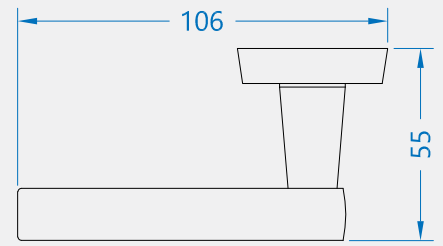

VICTORIAN CLASSIC SCROLL LEVER HANDLE ON BACKPLATE

Front Profile

Side Profile

Top Profile

Visit www.coastal-group.com for CAD drawings