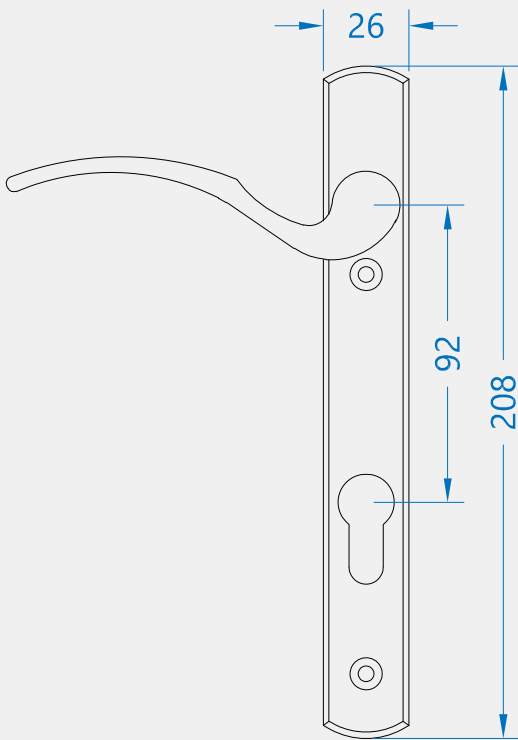

SCROLL VICTORIAN CLASSIC DOOR HANDLE

Product Code: M140NP92

LIT-DC-M140NP92

Solid Brass Hardware Range

- Scroll Victorian style multipoint door handle
- Suitable for door thickness up to 70mm
- Narrow style backplate
- Ergonomic handle shape
- Manufactured from solid brass
- Not for use in harsh environments

COASTAL

Shaping the future.

SCROLL VICTORIAN CLASSIC DOOR HANDLE

Front Profile

Side Profile

Top Profile

Visit www.coastal-group.com for CAD drawings

FINISHES:

CP
Polished Chrome

PB
Polished Brass

PART NUMBER	PRODUCT DESCRIPTION	FINISH	UNITS
M140NP92-LH-CP	Scroll door handle	CP	Pair
M140NP92-RH-CP	Scroll door handle	CP	Pair
M140NP92-LH-PB	Scroll door handle	PB	Pair
M140NP92-RH-PB	Scroll door handle	PB	Pair