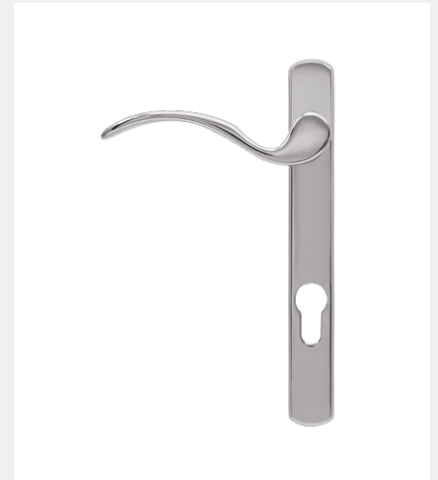

SCROLL VICTORIAN CLASSIC DOOR HANDLE

Product Code: M140NP92

LIT-DC-M140NP92

Solid Brass Hardware Range

- Scroll Victorian style multipoint door handle
- Suitable for door thickness up to 70mm
- Narrow style backplate
- Ergonomic handle shape
- Manufactured from solid brass
- Not for use in harsh environments

COASTAL

Shaping the future.

SCROLL VICTORIAN CLASSIC DOOR HANDLE

Front Profile

Side Profile

Top Profile

Visit www.coastal-group.com for CAD drawings

FINISHES:

CP
Polished Chrome

PB
Polished Brass

PART NUMBER	PRODUCT DESCRIPTION	FINISH	UNITS
M140NP92-LH-CP	Scroll door handle	CP	Pair
M140NP92-RH-CP	Scroll door handle	CP	Pair
M140NP92-LH-PB	Scroll door handle	PB	Pair
M140NP92-RH-PB	Scroll door handle	PB	Pair