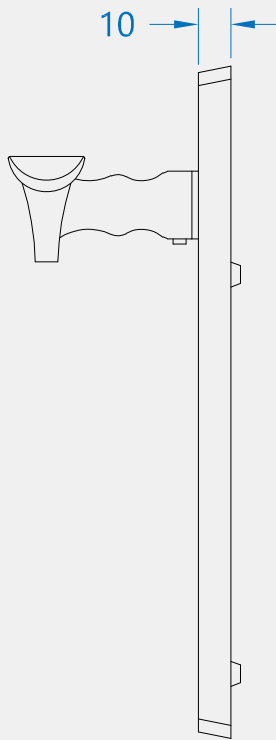

SCROLL VICTORIAN CLASSIC DOOR HANDLE

Product Code: M140NP92

LIT-DC-M140NP92

Solid Brass Hardware Range

- Scroll Victorian style multipoint door handle
- Suitable for door thickness up to 70mm
- Narrow style backplate
- Ergonomic handle shape
- Manufactured from solid brass
- Not for use in harsh environments

COASTAL

Shaping the future.

SCROLL VICTORIAN CLASSIC DOOR HANDLE

Front Profile

Side Profile

Top Profile

Visit www.coastal-group.com for CAD drawings

FINISHES:

CP
Polished Chrome

PB
Polished Brass

PART NUMBER	PRODUCT DESCRIPTION	FINISH	UNITS
M140NP92-LH-CP	Scroll door handle	CP	Pair
M140NP92-RH-CP	Scroll door handle	CP	Pair
M140NP92-LH-PB	Scroll door handle	PB	Pair
M140NP92-RH-PB	Scroll door handle	PB	Pair