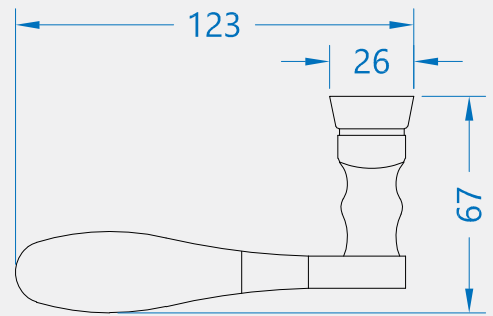

SCROLL VICTORIAN CLASSIC DOOR HANDLE

Product Code: M140NP92

LIT-DC-M140NP92

Solid Brass Hardware Range

- Scroll Victorian style multipoint door handle
- Suitable for door thickness up to 70mm
- Narrow style backplate
- Ergonomic handle shape
- Manufactured from solid brass
- Not for use in harsh environments

COASTAL

Shaping the future.

SCROLL VICTORIAN CLASSIC DOOR HANDLE

Front Profile

Side Profile

Top Profile

Visit www.coastal-group.com for CAD drawings

FINISHES: