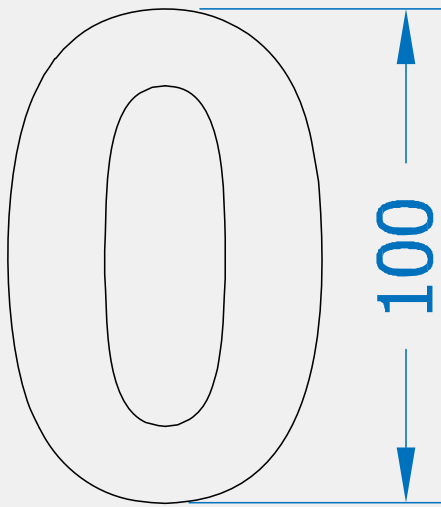

Front Profile