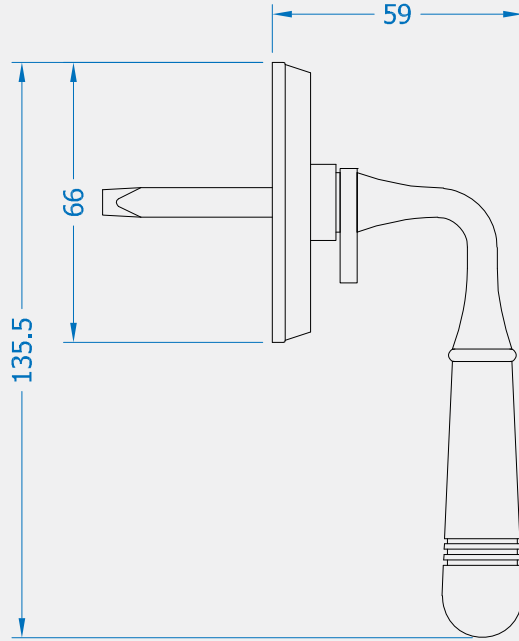

# COASTAL

*Shaping the future.*

OPERA WINDOW ESPAGNOLETTE HANDLE

Front Profile

Side Profile

Visit [www.coastal-group.com](http://www.coastal-group.com) for CAD drawings

FINISHES:

**SSS**  
Satin Stainless Steel

**PSB**  
PVD Satin Brass

**PBK**  
PVD Satin Black

| PART NUMBER   | PRODUCT DESCRIPTION                       | FINISH     | UNITS |
|---------------|---|------------|-------|
| TBH020-LH-SSS | Opera lockable window espagnolette handle | <b>SSS</b> | Each  |
| TBH020-RH-SSS | Opera lockable window espagnolette handle | <b>SSS</b> | Each  |
| TBH020-LH-PSB | Opera lockable window espagnolette handle | <b>PSB</b> | Each  |
| TBH020-RH-PSB | Opera lockable window espagnolette handle | <b>PSB</b> | Each  |
| TBH020-LH-PBK | Opera lockable window espagnolette handle | <b>PBK</b> | Each  |
| TBH020-RH-PBK | Opera lockable window espagnolette handle | <b>PBK</b> | Each  |