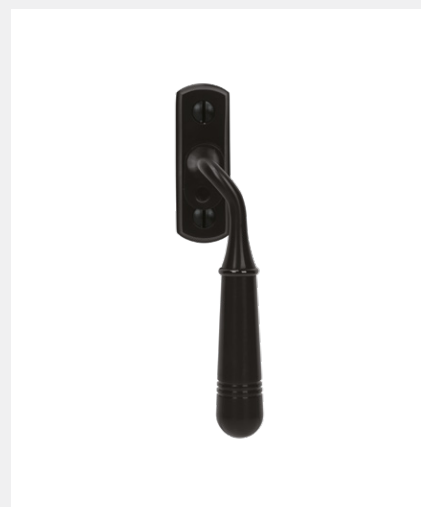

## OPERA WINDOW ESPAGNOLETTE HANDLE

Product Code: TBH020

LIT-DC-TBH020

### *316 Marine Grade Stainless Steel Hardware Range*

- Elegant styled window espagnolette handle
- Lockable for added security
- Sprung action to keep the lever place
- Manufactured from solid 316 Marine Grade Stainless Steel
- Ideal for use where corrosion levels are high such as coastal environments and with acidic timber
- Lifetime guarantee
- Part of a suited range

# COASTAL

*Shaping the future.*

OPERA WINDOW ESPAGNOLETTE HANDLE

Front Profile

Side Profile

Visit [www.coastal-group.com](http://www.coastal-group.com) for CAD drawings

FINISHES:

**SSS**  
Satin Stainless Steel