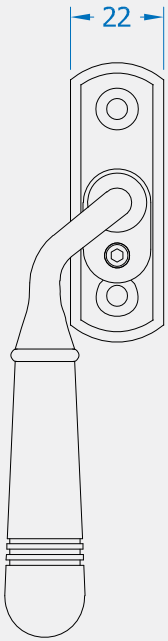

## OPERA WINDOW ESPAGNOLETTE HANDLE

Product Code: TBH020

LIT-DC-TBH020

### *316 Marine Grade Stainless Steel Hardware Range*

- Elegant styled window espagnolette handle
- Lockable for added security
- Sprung action to keep the lever place
- Manufactured from solid 316 Marine Grade Stainless Steel
- Ideal for use where corrosion levels are high such as coastal environments and with acidic timber
- Lifetime guarantee
- Part of a suited range

# COASTAL

*Shaping the future.*

OPERA WINDOW ESPAGNOLETTE HANDLE

Front Profile

Side Profile

Visit [www.coastal-group.com](http://www.coastal-group.com) for CAD drawings

FINISHES:

**SSS**  
Satin Stainless Steel

**PSB**  
PVD Satin Brass

**PBK**  
PVD Satin Black

| PART NUMBER   | PRODUCT DESCRIPTION                       | FINISH     | UNITS |
|---------------|---|------------|-------|
| TBH020-LH-SSS | Opera lockable window espagnolette handle | <b>SSS</b> | Each  |
| TBH020-RH-SSS | Opera lockable window espagnolette handle | <b>SSS</b> | Each  |
| TBH020-LH-PSB | Opera lockable window espagnolette handle | <b>PSB</b> | Each  |
| TBH020-RH-PSB | Opera lockable window espagnolette handle | <b>PSB</b> | Each  |
| TBH020-LH-PBK | Opera lockable window espagnolette handle | <b>PBK</b> | Each  |
| TBH020-RH-PBK | Opera lockable window espagnolette handle | <b>PBK</b> | Each  |