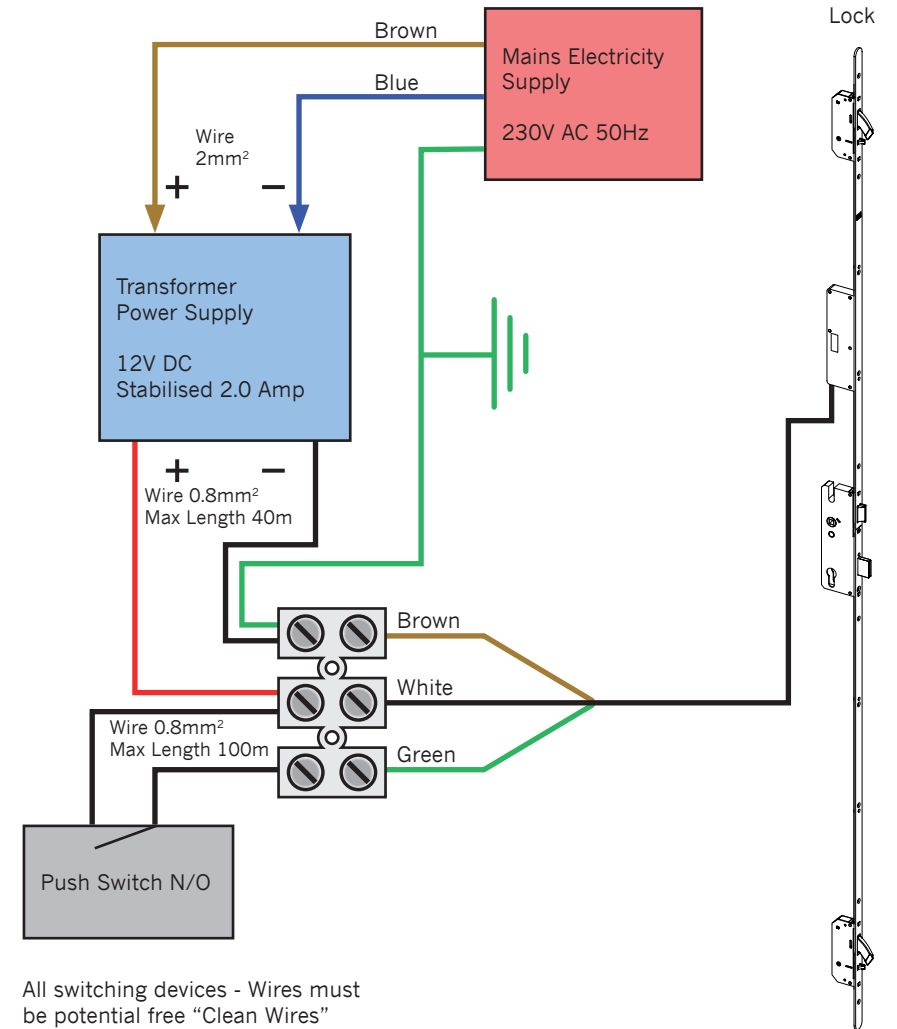

blueMatic AV2-E

Wiring Options

Coastal Specialist Ironmongery Ltd

Global House, Bojea Industrial Estate,
Trethowel,
St Austell,
Cornwall, PL255RJ

Telephone: 01726 871025

Email: sales@coastal-group.com

AV2-E Entrance Door Lock Wiring diagram for Access Control

AV2-E Entrance Door Lock Wiring diagram for Push Switch

All switching devices - Wires must be potential free "Clean Wires"