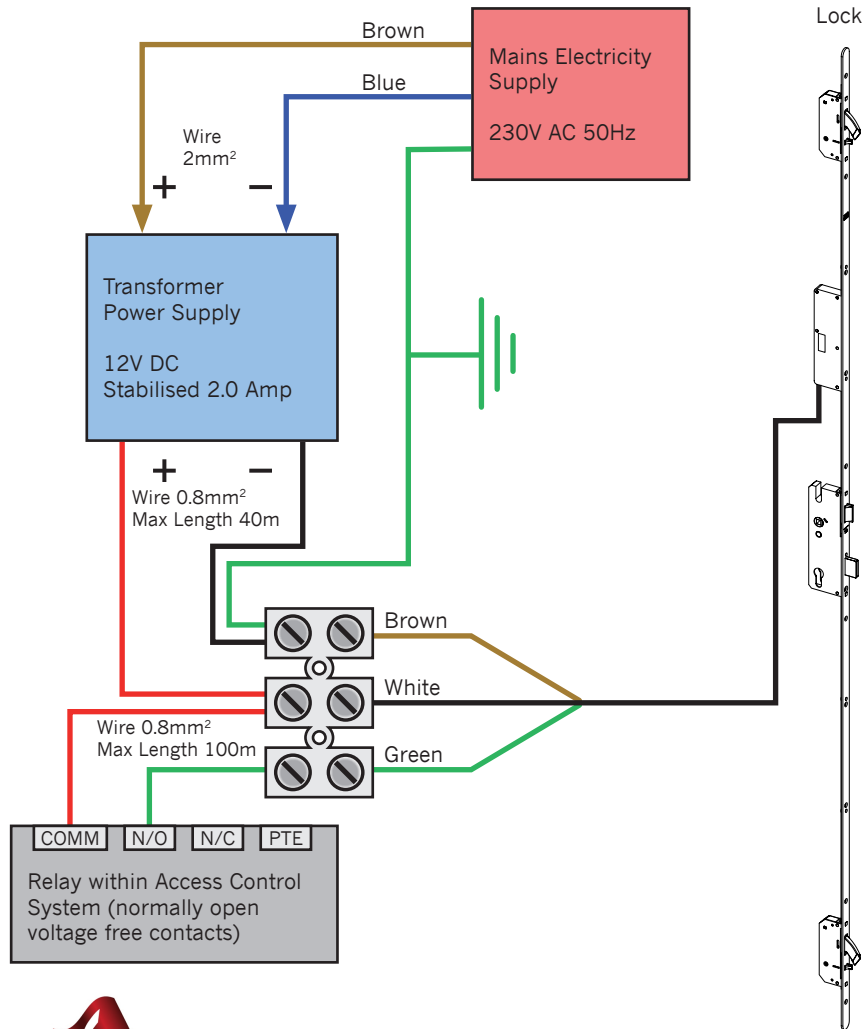

blueMatic AV2-E

Wiring Options

Coastal Specialist Ironmongery Ltd

Global House, Bojea Industrial Estate,
Trethowel,
St Austell,
Cornwall, PL255RJ

Telephone: 01726 871025

Email: sales@coastal-group.com

AV2-E Entrance Door Lock Wiring diagram for Access Control

AV2-E Entrance Door Lock Wiring diagram for Push Switch

All switching devices - Wires must be potential free "Clean Wires"