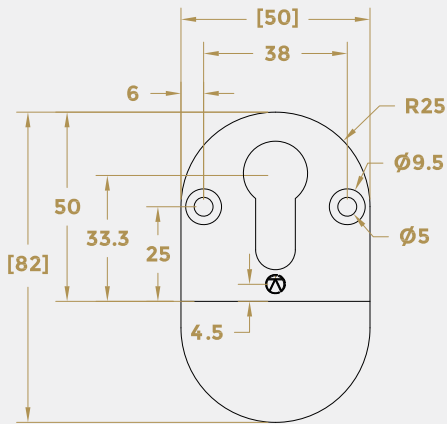

### *316 Marine Grade Stainless Steel Hardware Range*

- High quality single euro cylinder pull
- Single pull designed for use on the inside of the door
- Manufactured from 316 Marine Grade Stainless Steel
- Ideal for use where corrosion levels are high such as coastal environments and with acidic timber
- Part of a suited range of door and window hardware
- Lifetime guarantee

**COASTAL**

*Shaping the future.*

CONTEMPORARY CYLINDER PULL - INSIDE PULL ONLY

Front Profile

Side Profile

Visit [www.coastal-group.com](http://www.coastal-group.com) for CAD drawings

FINISHES:

SSS

Satin Stainless Steel

PART NUMBER	PRODUCT DESCRIPTION	FINISH	UNITS
CP55-SSS	Inside only euro cylinder pull	SSS	Each

**COASTAL**

*Shaping the future.*