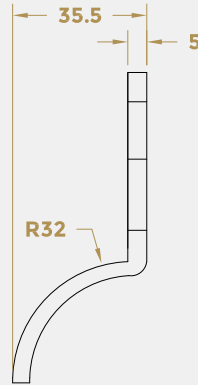

**COASTAL**

*Shaping the future.*

CONTEMPORARY CYLINDER PULL - INSIDE PULL ONLY

Front Profile

Side Profile

Visit [www.coastal-group.com](http://www.coastal-group.com) for CAD drawings

FINISHES:

SSS

Satin Stainless Steel

PART NUMBER	PRODUCT DESCRIPTION	FINISH	UNITS
CP55-SSS	Inside only euro cylinder pull	SSS	Each

**COASTAL**

*Shaping the future.*