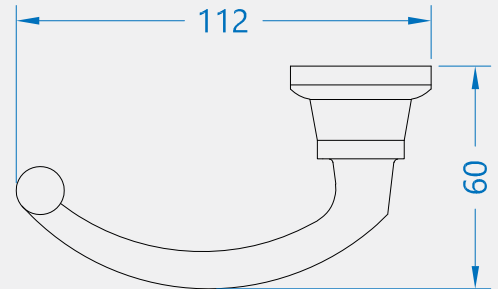

COASTAL

Shaping the future.

ANTIQUE LEVER HANDLE ON NARROW BACKPLATE

Front Profile BA5507

Side Profile

Top Profile

Visit www.coastal-group.com for CAD drawings

FINISHES:

BA
Black Antique

PART NUMBER	PRODUCT DESCRIPTION	FINISH	UNITS
BA5507-BA	57mm Standard keyhole handle set	BA	Pair

COASTAL

Shaping the future.