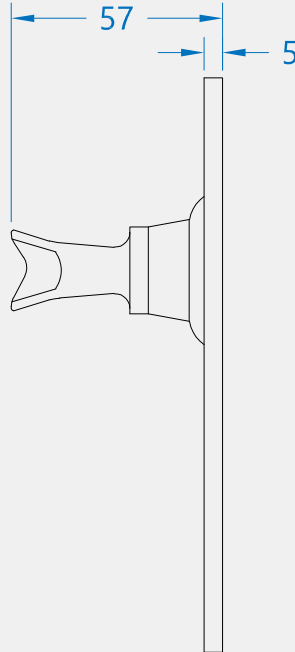

ANTIQUÉ LEVER HANDLE ON NARROW BACKPLATE

Product Code: BA5507

LIT-DC-BA5507

Antique Hardware Range

- An elegant and traditionally designed inward curved handle, ending with a wrapped flange flourish
- Made from malleable iron base material
- Black powder coated finish
- Not suitable for use on or near the coast

COASTAL

Shaping the future.

ANTIQUE LEVER HANDLE ON NARROW BACKPLATE

Front Profile BA5507

Side Profile

Top Profile

Visit www.coastal-group.com for CAD drawings

FINISHES:

BA
Black Antique

PART NUMBER	PRODUCT DESCRIPTION	FINISH	UNITS
BA5507-BA	57mm Standard keyhole handle set	BA	Pair

COASTAL

Shaping the future.