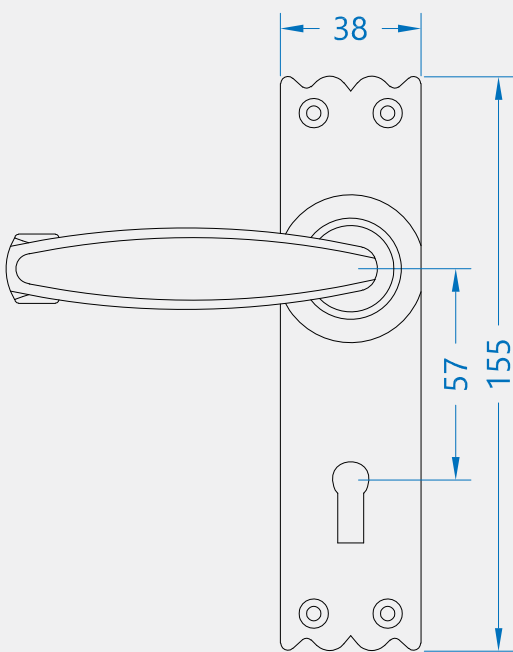

ANTIQUÉ LEVER HANDLE ON NARROW BACKPLATE

Product Code: BA5507

LIT-DC-BA5507

Antique Hardware Range

- An elegant and traditionally designed inward curved handle, ending with a wrapped flange flourish
- Made from malleable iron base material
- Black powder coated finish
- Not suitable for use on or near the coast

COASTAL

Shaping the future.

ANTIQUE LEVER HANDLE ON NARROW BACKPLATE

Front Profile BA5507

Side Profile

Top Profile

Visit www.coastal-group.com for CAD drawings

FINISHES:

BA
Black Antique

PART NUMBER	PRODUCT DESCRIPTION	FINISH	UNITS
BA5507-BA	57mm Standard keyhole handle set	BA	Pair

COASTAL

Shaping the future.