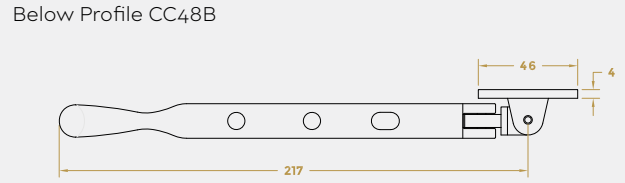

TRADITIONAL BULB END CASEMENT WINDOW STAY

Visit www.coastal-group.com for CAD drawings