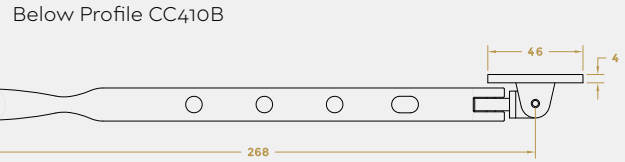

GLACE RANGE

TRADITIONAL BULB END CASEMENT WINDOW STAY

Product Code: CC48/10/12B

LIT-DC-CC48/10/12B

Solid Brass Hardware Range

- Traditional Bulb End casement window stay
- Supplied with stay pins
- Locking stay pin available
- Matching casement fastener available
- Manufactured from solid brass

COASTAL

Shaping the future.

TRADITIONAL BULB END CASEMENT WINDOW STAY

Visit www.coastal-group.com for CAD drawings

FINISHES:

SC
Satin Chrome

PC
Polished Chrome

SB
Satin Brass