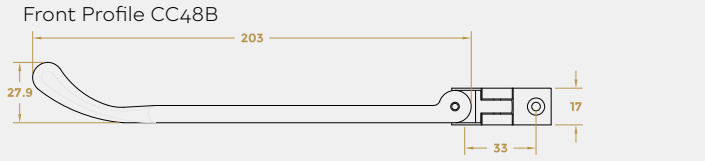

TRADITIONAL BULB END CASEMENT WINDOW STAY

Visit www.coastal-group.com for CAD drawings