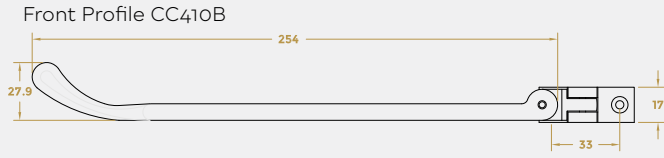

TRADITIONAL BULB END CASEMENT WINDOW STAY

Visit www.coastal-group.com for CAD drawings