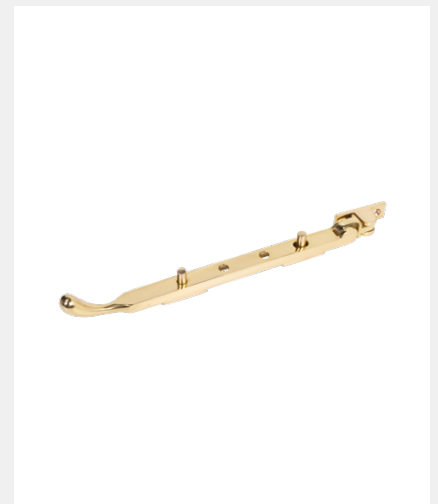

GLACE RANGE

TRADITIONAL BULB END CASEMENT WINDOW STAY

Product Code: CC48/10/12B

LIT-DC-CC48/10/12B

Solid Brass Hardware Range

- Traditional Bulb End casement window stay
- Supplied with stay pins
- Locking stay pin available
- Matching casement fastener available
- Manufactured from solid brass

COASTAL

Shaping the future.

TRADITIONAL BULB END CASEMENT WINDOW STAY

Visit www.coastal-group.com for CAD drawings

FINISHES:

SC
Satin Chrome

PC
Polished Chrome

SB
Satin Brass

BP
Polished Brass

SBK
Satin Black

ABR
Antique Brass

PART NUMBER	PRODUCT DESCRIPTION	FINISH	UNITS
CC48B-SC	Bulb end 8" casement stay	SC	Each
CC48B-PC	Bulb end 8" casement stay	PC	Each
CC48B-SB	Bulb end 8" casement stay	SB	Each
CC48B-BP	Bulb end 8" casement stay	BP	Each
CC48B-SBK	Bulb end 8" casement stay	SBK	Each
CC48B-ABR	Bulb end 8" casement stay	ABR	Each
CC410B-SC	Bulb end 10" casement stay	SC	Each
CC410B-PC	Bulb end 10" casement stay	PC	Each
CC410B-SB	Bulb end 10" casement stay	SB	Each
CC410B-BP	Bulb end 10" casement stay	BP	Each
CC410B-SBK	Bulb end 10" casement stay	SBK	Each
CC410B-ABR	Bulb end 10" casement stay	ABR	Each
CC412B-SC	Bulb end 12" casement stay	SC	Each
CC412B-PC	Bulb end 12" casement stay	PC	Each
CC412B-SB	Bulb end 12" casement stay	SB	Each
CC412B-BP	Bulb end 12" casement stay	BP	Each
CC412B-SBK	Bulb end 12" casement stay	SBK	Each
CC412B-ABR	Bulb end 12" casement stay	ABR	Each