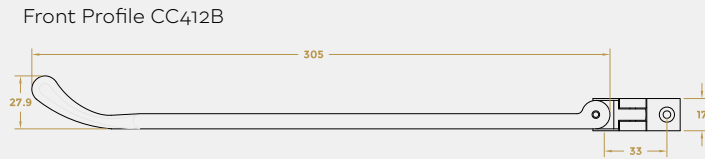

TRADITIONAL BULB END CASEMENT WINDOW STAY

Visit www.coastal-group.com for CAD drawings