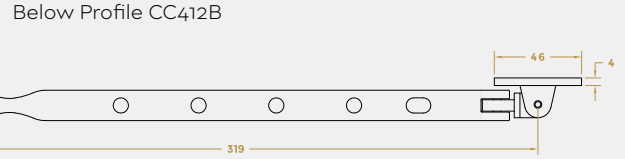

TRADITIONAL BULB END CASEMENT WINDOW STAY

Visit www.coastal-group.com for CAD drawings