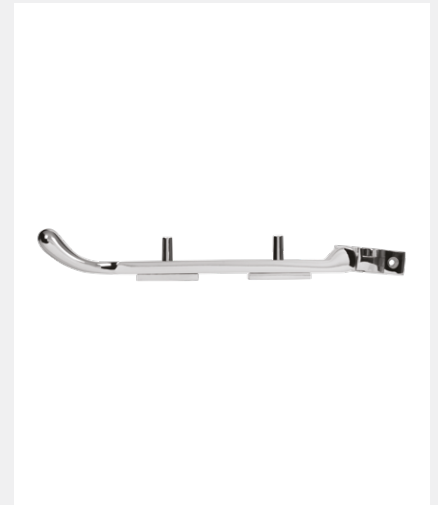

GLACE RANGE

TRADITIONAL BULB END CASEMENT WINDOW STAY

Product Code: CC48/10/12B

LIT-DC-CC48/10/12B

Solid Brass Hardware Range

- Traditional Bulb End casement window stay
- Supplied with stay pins
- Locking stay pin available
- Matching casement fastener available
- Manufactured from solid brass

COASTAL

Shaping the future.

TRADITIONAL BULB END CASEMENT WINDOW STAY

Visit www.coastal-group.com for CAD drawings

FINISHES:

SC
Satin Chrome

PC
Polished Chrome

SB
Satin Brass

BP
Polished Brass

SBK
Satin Black

ABR
Antique Brass

PART NUMBER	PRODUCT DESCRIPTION	FINISH	UNITS
CC48B-SC	Bulb end 8" casement stay	SC	Each
CC48B-PC	Bulb end 8" casement stay	PC	Each
CC48B-SB	Bulb end 8" casement stay	SB	Each
CC48B-BP	Bulb end 8" casement stay	BP	Each
CC48B-SBK	Bulb end 8" casement stay	SBK	Each
CC48B-ABR	Bulb end 8" casement stay	ABR	Each
CC410B-SC	Bulb end 10" casement stay	SC	Each
CC410B-PC	Bulb end 10" casement stay	PC	Each
CC410B-SB	Bulb end 10" casement stay	SB	Each
CC410B-BP	Bulb end 10" casement stay	BP	Each
CC410B-SBK	Bulb end 10" casement stay	SBK	Each
CC410B-ABR	Bulb end 10" casement stay	ABR	Each
CC412B-SC	Bulb end 12" casement stay	SC	Each
CC412B-PC	Bulb end 12" casement stay	PC	Each
CC412B-SB	Bulb end 12" casement stay	SB	Each
CC412B-BP	Bulb end 12" casement stay	BP	Each
CC412B-SBK	Bulb end 12" casement stay	SBK	Each
CC412B-ABR	Bulb end 12" casement stay	ABR	Each