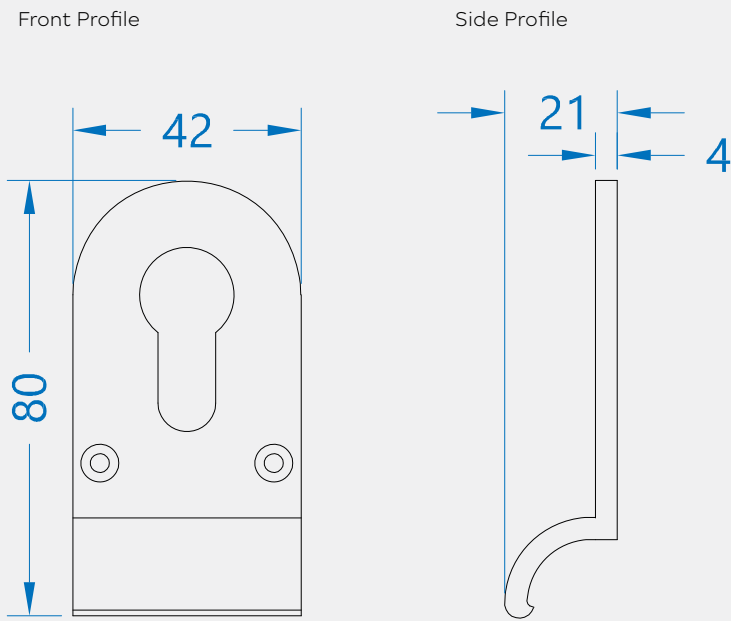

CLASSIC EURO CYLINDER PULL - SINGLE PULL

Visit www.coastal-group.com for CAD drawings

FINISHES:

PART NUMBER	PRODUCT DESCRIPTION	FINISH	UNITS
CP42-SC	85 X 43mm Euro cylinder pull	SC	Each
CP42-PC	85 X 43mm Euro cylinder pull	PC	Each
CP42-BP	85 X 43mm Euro cylinder pull	BP	Each

COASTAL

Shaping the future.