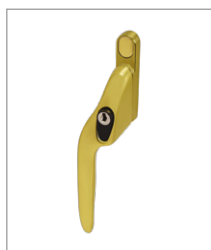

EH10 WINDOW ESPAGNOLETTE HANDLE

Product Code: EH10L

LIT-DC-EH10L

Caseмент Window Hardware Range

- Ergonomically designed for comfort
- Cranked to suit left & right handed windows
- A positive stop to ensure an accurate inline closure
- Key lockable with a push button to unlatch
- FX-CAP-EH10-NL-BK pushes into keyhole to convert handle to non-locking for egress applications

COASTAL

Shaping the future.

EH10 WINDOW ESPAGNOLETTE HANDLE

Front Profile

Side Profile

Visit www.coastal-group.com for CAD drawings

FINISHES:

SC
Satin Chrome

CP
Polished Chrome

PB
Polished Brass

BK
Black

WH
White

PART NUMBER	PRODUCT DESCRIPTION	FINISH	UNITS
EH10L-RH-SC	Locking window handle	SC	Each
EH10L-LH-SC	Locking window handle	SC	Each
EH10L-RH-CP	Locking window handle	CP	Each
EH10L-LH-CP	Locking window handle	CP	Each
EH10L-RH-PB	Locking window handle	PB	Each
EH10L-LH-PB	Locking window handle	PB	Each
EH10L-RH-BK	Locking window handle	BK	Each
EH10L-LH-BK	Locking window handle	BK	Each
EH10L-RH-WH	Locking window handle	WH	Each
EH10L-LH-WH	Locking window handle	WH	Each

PART NUMBER	PRODUCT DESCRIPTION
FX-KEY-EH10L	Spare locking key
FX-CAP-EH10- (Select Colour)	Spare screw cap cover

Screws need ordered seperately:

PART NUMBER	PRODUCT DESCRIPTION
FX-310-10-ZP	Machine screws, box 10
FX-310-250-ZP	Machine screws, box 250