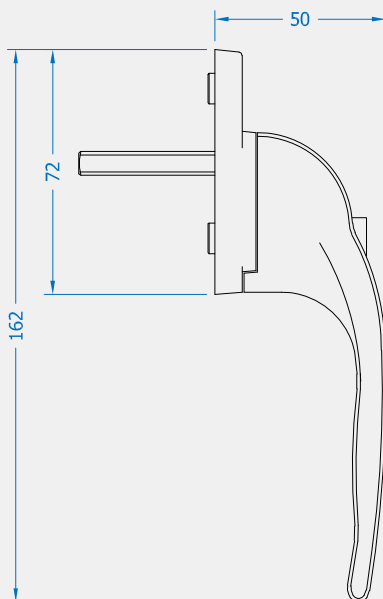

EH10 WINDOW ESPAGNOLETTE HANDLE

Product Code: EH10L

LIT-DC-EH10L

Caseмент Window Hardware Range

- Ergonomically designed for comfort
- Cranked to suit left & right handed windows
- A positive stop to ensure an accurate inline closure
- Key lockable with a push button to unlatch
- FX-CAP-EH10-NL-BK pushes into keyhole to convert handle to non-locking for egress applications

COASTAL

Shaping the future.

EH10 WINDOW ESPAGNOLETTE HANDLE

Front Profile

Side Profile

Visit www.coastal-group.com for CAD drawings

FINISHES:

SC
Satin Chrome

CP
Polished Chrome

PB
Polished Brass

BK
Black

WH
White

PART NUMBER	PRODUCT DESCRIPTION	FINISH	UNITS
EH10L-RH-SC	Locking window handle	SC	Each
EH10L-LH-SC	Locking window handle	SC	Each
EH10L-RH-CP	Locking window handle	CP	Each
EH10L-LH-CP	Locking window handle	CP	Each
EH10L-RH-PB	Locking window handle	PB	Each
EH10L-LH-PB	Locking window handle	PB	Each
EH10L-RH-BK	Locking window handle	BK	Each
EH10L-LH-BK	Locking window handle	BK	Each
EH10L-RH-WH	Locking window handle	WH	Each
EH10L-LH-WH	Locking window handle	WH	Each

PART NUMBER	PRODUCT DESCRIPTION
FX-KEY-EH10L	Spare locking key
FX-CAP-EH10- (Select Colour)	Spare screw cap cover

Screws need ordered seperately:

PART NUMBER	PRODUCT DESCRIPTION
FX-310-10-ZP	Machine screws, box 10
FX-310-250-ZP	Machine screws, box 250