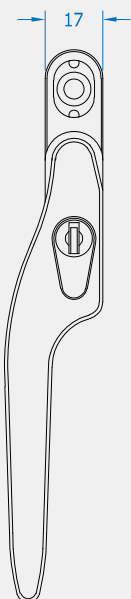

EH10 WINDOW ESPAGNOLETTE HANDLE

Product Code: EH10L

LIT-DC-EH10L

Caseмент Window Hardware Range

- Ergonomically designed for comfort
- Cranked to suit left & right handed windows
- A positive stop to ensure an accurate inline closure
- Key lockable with a push button to unlatch
- FX-CAP-EH10-NL-BK pushes into keyhole to convert handle to non-locking for egress applications

COASTAL

Shaping the future.

EH10 WINDOW ESPAGNOLETTE HANDLE

Front Profile

Side Profile

Visit www.coastal-group.com for CAD drawings

FINISHES:

SC
Satin Chrome

CP
Polished Chrome

PB
Polished Brass

BK
Black

WH
White

PART NUMBER	PRODUCT DESCRIPTION	FINISH	UNITS
EH10L-RH-SC	Locking window handle	SC	Each
EH10L-LH-SC	Locking window handle	SC	Each
EH10L-RH-CP	Locking window handle	CP	Each
EH10L-LH-CP	Locking window handle	CP	Each
EH10L-RH-PB	Locking window handle	PB	Each
EH10L-LH-PB	Locking window handle	PB	Each
EH10L-RH-BK	Locking window handle	BK	Each
EH10L-LH-BK	Locking window handle	BK	Each
EH10L-RH-WH	Locking window handle	WH	Each
EH10L-LH-WH	Locking window handle	WH	Each

PART NUMBER	PRODUCT DESCRIPTION
FX-KEY-EH10L	Spare locking key
FX-CAP-EH10- (Select Colour)	Spare screw cap cover

Screws need ordered seperately:

PART NUMBER	PRODUCT DESCRIPTION
FX-310-10-ZP	Machine screws, box 10
FX-310-250-ZP	Machine screws, box 250