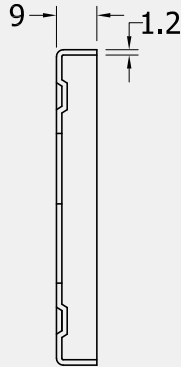

BLU RANGE OVAL ESCUTCHEON

Product Code: KM045B

LIT-DC-KM045B

316 Marine Grade Stainless Steel Hardware Range

- A contemporary oval escutcheon suitable for euro profile cylinders
- Fixings concealed behind clip-on cover
- Manufactured from 316 Marine Grade Stainless Steel
- Ideal for use where corrosion levels are high such as coastal environments and with acidic timber
- Part of a suited range of door and window hardware
- Lifetime guarantee

COASTAL

Shaping the future.

Fixing Plate

Front Profile

Side Profile

Cover Plate

Front Profile

Side Profile

Visit www.coastal-group.com for CAD drawings

FINISHES:

SSS
Satin Stainless Steel

PSS
Polished Stainless Steel

PBK
PVD Stainless Black

PART NUMBER	PRODUCT DESCRIPTION	FINISH	UNITS
KM045B-SSS	Oval euro profile escutcheon	SSS	Each
KM045B-PSS	Oval euro profile escutcheon	PSS	Each
KM045B-PBK	Oval euro profile escutcheon	PBK	Each