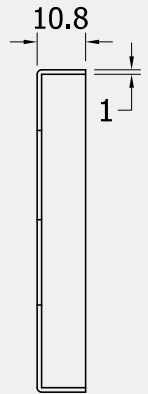

BLU RANGE OVAL ESCUTCHEON

Product Code: KM045B

LIT-DC-KM045B

316 Marine Grade Stainless Steel Hardware Range

- A contemporary oval escutcheon suitable for euro profile cylinders
- Fixings concealed behind clip-on cover
- Manufactured from 316 Marine Grade Stainless Steel
- Ideal for use where corrosion levels are high such as coastal environments and with acidic timber
- Part of a suited range of door and window hardware
- Lifetime guarantee

COASTAL

Shaping the future.

Fixing Plate

Front Profile

Side Profile

Cover Plate

Front Profile

Side Profile

Visit www.coastal-group.com for CAD drawings

FINISHES:

SSS
Satin Stainless Steel

PSS
Polished Stainless Steel

PBK
PVD Stainless Black

PART NUMBER	PRODUCT DESCRIPTION	FINISH	UNITS
KM045B-SSS	Oval euro profile escutcheon	SSS	Each
KM045B-PSS	Oval euro profile escutcheon	PSS	Each
KM045B-PBK	Oval euro profile escutcheon	PBK	Each