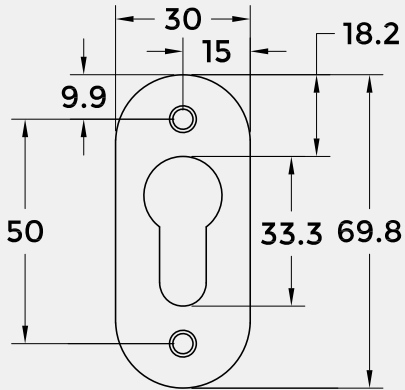

BLU RANGE OVAL ESCUTCHEON

Product Code: KM045B

LIT-DC-KM045B

316 Marine Grade Stainless Steel Hardware Range

- A contemporary oval escutcheon suitable for euro profile cylinders
- Fixings concealed behind clip-on cover
- Manufactured from 316 Marine Grade Stainless Steel
- Ideal for use where corrosion levels are high such as coastal environments and with acidic timber
- Part of a suited range of door and window hardware
- Lifetime guarantee

COASTAL

Shaping the future.

Fixing Plate

Front Profile

Side Profile

Cover Plate

Front Profile

Side Profile