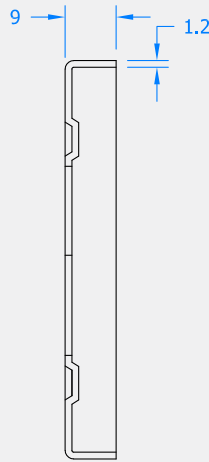

Visit www.coastal-group.com for CAD drawings