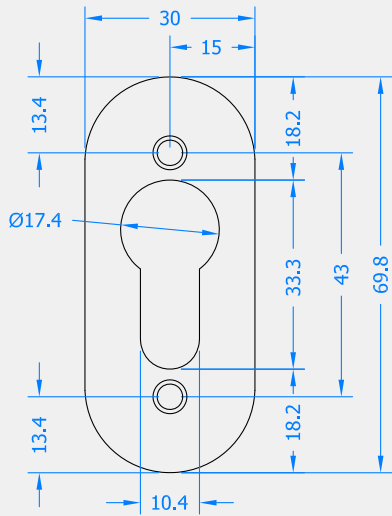

Front Profile