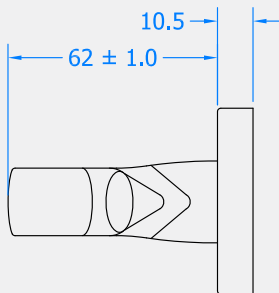

BLU RANGE

ERGONOMIC LEVER DOOR HANDLE ON ROUND ROSE

Product Code: KM035B

LIT-DC-KM035B

316 Marine Grade Stainless Steel Hardware Range

- Solid, ergonomic lever on rose provides a modern, contemporary feel
- Fixings concealed behind clip-on round rose
- Manufactured from 316 Marine Grade Stainless Steel
- Ideal for use where corrosion levels are high such as coastal environments and with acidic timber
- Durability: BS EN 1906:2012, Durability Grade 7 - 200,000 Cycles
- Lifetime guarantee

COASTAL

Shaping the future.

ERGONOMIC LEVER DOOR HANDLE ON ROUND ROSE

Front Profile

Top Profile

Side Profile

Visit www.coastal-group.com for CAD drawings

FINISHES:

SSS

Satin Stainless Steel

PART NUMBER	PRODUCT DESCRIPTION	FINISH	UNITS
KM035B-SSS	Ergonomic lever door handle on round rose	SSS	Pair

COASTAL

Shaping the future.