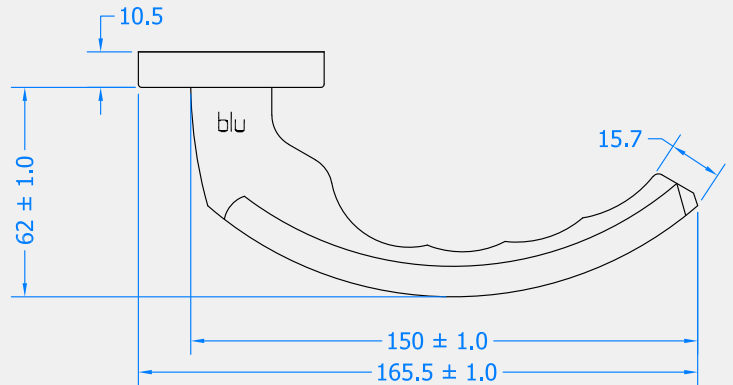

BLU RANGE

ERGONOMIC LEVER DOOR HANDLE ON ROUND ROSE

Product Code: KM035B

LIT-DC-KM035B

316 Marine Grade Stainless Steel Hardware Range

- Solid, ergonomic lever on rose provides a modern, contemporary feel
- Fixings concealed behind clip-on round rose
- Manufactured from 316 Marine Grade Stainless Steel
- Ideal for use where corrosion levels are high such as coastal environments and with acidic timber
- Durability: BS EN 1906:2012, Durability Grade 7 - 200,000 Cycles
- Lifetime guarantee

COASTAL

Shaping the future.

ERGONOMIC LEVER DOOR HANDLE ON ROUND ROSE

Front Profile

Top Profile

Side Profile

Visit www.coastal-group.com for CAD drawings

FINISHES:

SSS

Satin Stainless Steel

PART NUMBER	PRODUCT DESCRIPTION	FINISH	UNITS
KM035B-SSS	Ergonomic lever door handle on round rose	SSS	Pair

COASTAL

Shaping the future.