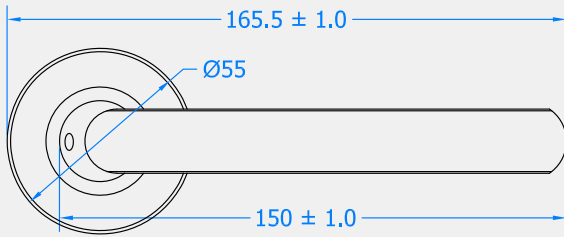

BLU RANGE

ERGONOMIC LEVER DOOR HANDLE ON ROUND ROSE

Product Code: KM035B

LIT-DC-KM035B

316 Marine Grade Stainless Steel Hardware Range

- Solid, ergonomic lever on rose provides a modern, contemporary feel
- Fixings concealed behind clip-on round rose
- Manufactured from 316 Marine Grade Stainless Steel
- Ideal for use where corrosion levels are high such as coastal environments and with acidic timber
- Durability: BS EN 1906:2012, Durability Grade 7 - 200,000 Cycles
- Lifetime guarantee

COASTAL

Shaping the future.

ERGONOMIC LEVER DOOR HANDLE ON ROUND ROSE

Front Profile

Top Profile

Side Profile

Visit www.coastal-group.com for CAD drawings

FINISHES:

SSS

Satin Stainless Steel

PART NUMBER	PRODUCT DESCRIPTION	FINISH	UNITS
KM035B-SSS	Ergonomic lever door handle on round rose	SSS	Pair

COASTAL

Shaping the future.