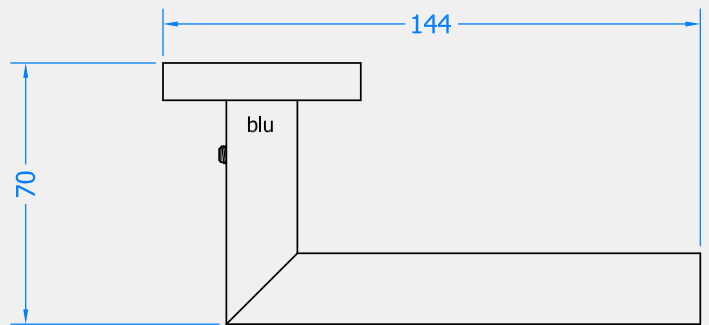

Top Profile