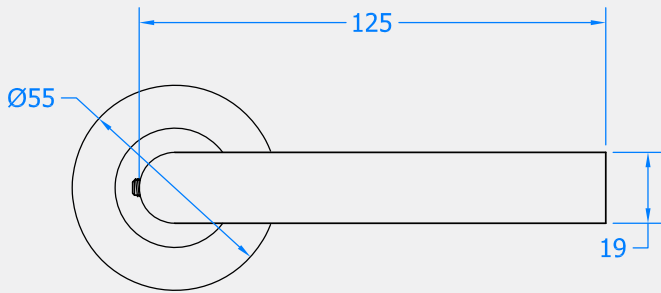

MITRE LEVER DOOR HANDLE ON ROUND ROSE

Front Profile