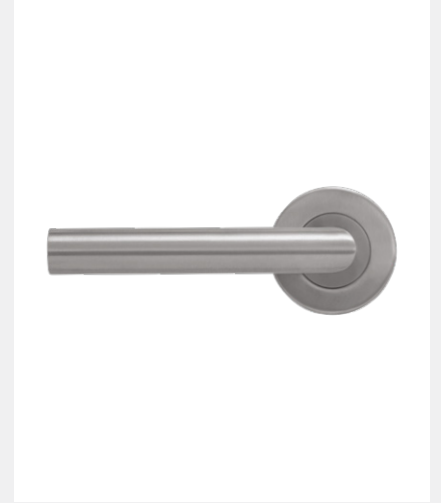

BLU RANGE

MITRE LEVER DOOR HANDLE ON ROUND ROSE

Product Code: KM060B

LIT-DC-KM060B

316 Marine Grade Stainless Steel Hardware Range

- Mitre lever on rose provides a modern, contemporary feel
- Fixings concealed behind clip-on round rose
- Manufactured from 316 Marine Grade Stainless Steel
- Ideal for use where corrosion levels are high such as coastal environments and with acidic timber
- Also suitable for multipoint door locks
- Part of a suited range of hardware including matching window handle
- Durability: BS EN 1906:2012, Durability Grade 7 - 200,000 Cycles
- Lifetime guarantee

T 01726 871 025 E sales@coastal-group.com W coastal-group.com
© Coastal Specialist Ironmongery Ltd 2021

COASTAL

Shaping the future.

MITRE LEVER DOOR HANDLE ON ROUND ROSE

Front Profile

Top Profile

Side Profile

Visit www.coastal-group.com for CAD drawings

FINISHES*:

SSS

Satin Stainless Steel

PART NUMBER	PRODUCT DESCRIPTION	FINISH	UNITS
KM060B-SSS	Mitre lever door handle on rose	SSS	Pair

*Other finishes available in KM060C