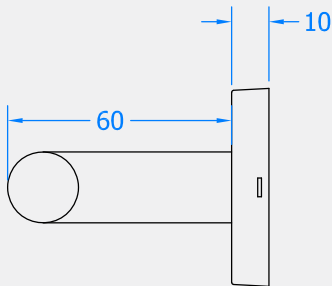

Side Profile

Visit www.coastal-group.com for CAD drawings