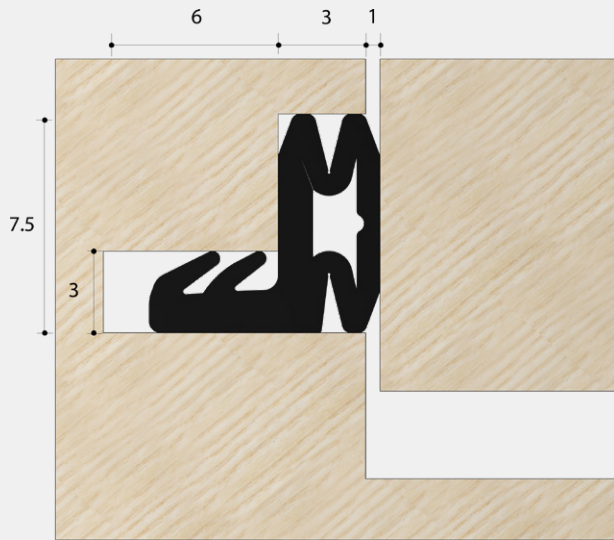

DEVENTER RANGE OFFSET COMPRESSION WEATHERSEAL

Product Code: SP63

LIT-DC-SP63

- The SP63 is an excellent offset compression seal from Deventer used in many door and window applications and on bifold door systems.
- The rigid back makes it quick and easy to install and prevents the seal from stretching.
- Made from a high quality TPE closed-cell microfoam which is resistant to water absorption.
- Only low compression required making it easy to close your door or window and reduce the pressure on your hardware.
- Hollow chamber provides superior protection from wind, water and noise, enhancing the acoustic and thermal properties of your door or window.
- Compatible with resin and acrylic paint.
- UV, Ozone and Smoke resistant.
- Excellent working temperature range of -40 C to +120 C.

COASTAL
Shaping the future.

OFFSET COMPRESSION WEATHERSEAL

Visit www.coastal-group.com for CAD drawings

FINISHES:

BK
Black

WH
White

PART NUMBER	PRODUCT DESCRIPTION	FINISH	UNITS
SP63-BK	6 x 3mm groove	BK	300mm Coil
SP63-WH	6 x 3mm groove	WH	300mm Coil