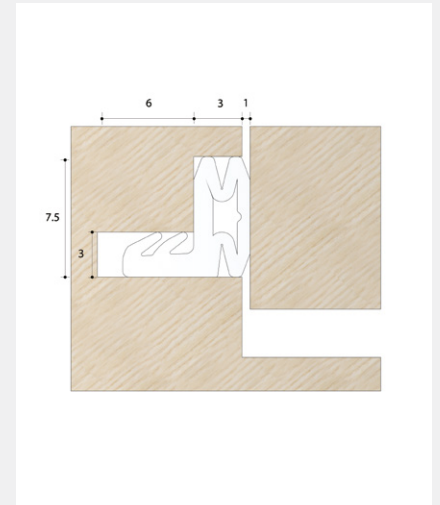

DEVENTER RANGE OFFSET COMPRESSION WEATHERSEAL

Product Code: SP63

LIT-DC-SP63

- The SP63 is an excellent offset compression seal from Deventer used in many door and window applications and on bifold door systems.
- The rigid back makes it quick and easy to install and prevents the seal from stretching.
- Made from a high quality TPE closed-cell microfoam which is resistant to water absorption.
- Only low compression required making it easy to close your door or window and reduce the pressure on your hardware.
- Hollow chamber provides superior protection from wind, water and noise, enhancing the acoustic and thermal properties of your door or window.
- Compatible with resin and acrylic paint.
- UV, Ozone and Smoke resistant.
- Excellent working temperature range of -40 C to +120 C.

COASTAL
Shaping the future.

OFFSET COMPRESSION WEATHERSEAL

Visit www.coastal-group.com for CAD drawings

FINISHES:

BK
Black

WH
White

PART NUMBER	PRODUCT DESCRIPTION	FINISH	UNITS
SP63-BK	6 x 3mm groove	BK	300mm Coil
SP63-WH	6 x 3mm groove	WH	300mm Coil