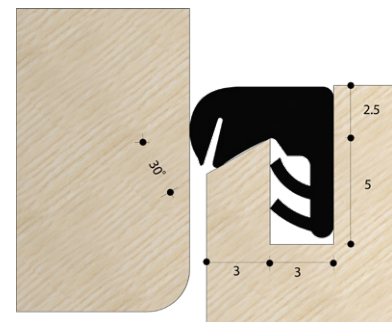

DEVENTER RANGE OUTER SASH SEAL

Product Code: SP333

LIT-DC-SP333

- The SP333 is an excellent weatherseal from Deventer often used as an excellent additional seal for passive houses.
- The rigid back makes it quick and easy to install and prevents the seal from stretching.
- Made from a high quality TPE closed-cell microfoam which is resistant to water absorption.
- Compatible with resin and acrylic paint.
- UV, Ozone and Smoke resistant.
- KOMO Certified for quality, durability and suitability
- Excellent working temperature range of -40 C to +120 C.

COASTAL

Shaping the future.

Visit www.coastal-group.com for CAD drawings

FINISHES:

BK
Black

PART NUMBER	PRODUCT DESCRIPTION	FINISH	UNITS
SP333-200-BK	8 x 3mm groove, 10mm rebate	BK	200m Coil

COASTAL

Shaping the future.