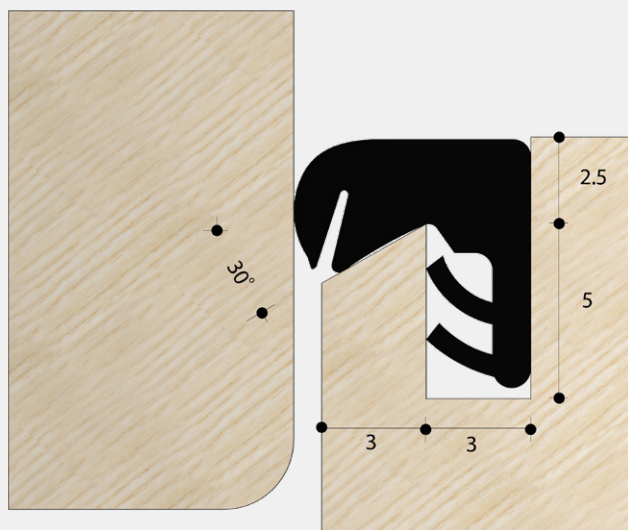

DEVENTER RANGE OUTER SASH SEAL

Product Code: SP333

LIT-DC-SP333

- The SP333 is an excellent weatherseal from Deventer often used as an excellent additional seal for passive houses.
- The rigid back makes it quick and easy to install and prevents the seal from stretching.
- Made from a high quality TPE closed-cell microfoam which is resistant to water absorption.
- Compatible with resin and acrylic paint.
- UV, Ozone and Smoke resistant.
- KOMO Certified for quality, durability and suitability
- Excellent working temperature range of -40 C to +120 C.

COASTAL

Shaping the future.

Visit www.coastal-group.com for CAD drawings

FINISHES:

BK
Black

PART NUMBER	PRODUCT DESCRIPTION	FINISH	UNITS
SP333-200-BK	8 x 3mm groove, 10mm rebate	BK	200m Coil

COASTAL

Shaping the future.