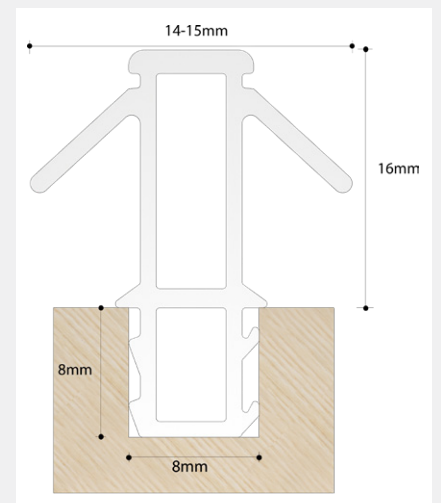

PARTING BEAD

Product Code: PF12

LIT-DC-PF12

- The PF12 Parflip parting bead is a durable weatherseal for timber sliding sash windows
- Two low friction rigid flippers combine smooth movement of the sash with protection from the elements
- Not affected by paint or stains
- Used on the top and side of the sliding sash box frame

COASTAL

Shaping the future.

Visit www.coastal-group.com for CAD drawings

FINISHES:

BR
Brown

WH
White

PART NUMBER	PRODUCT DESCRIPTION	FINISH	UNITS
PF12-BR	12mm Parting bead, 3000mm length	BR	Each
PF12-WH	12mm Parting bead, 3000mm length	WH	Each