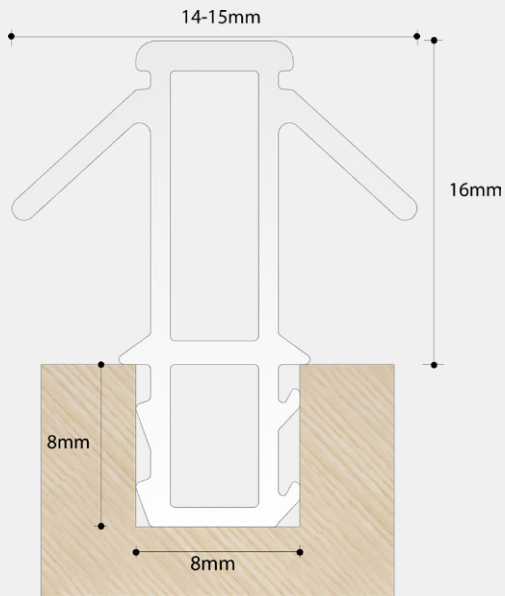

PARTING BEAD

Product Code: PF12

LIT-DC-PF12

- The PF12 Parflip parting bead is a durable weatherseal for timber sliding sash windows
- Two low friction rigid flippers combine smooth movement of the sash with protection from the elements
- Not affected by paint or stains
- Used on the top and side of the sliding sash box frame

COASTAL

Shaping the future.

Visit www.coastal-group.com for CAD drawings

FINISHES:

BR
Brown

WH
White

PART NUMBER	PRODUCT DESCRIPTION	FINISH	UNITS
PF12-BR	12mm Parting bead, 3000mm length	BR	Each
PF12-WH	12mm Parting bead, 3000mm length	WH	Each