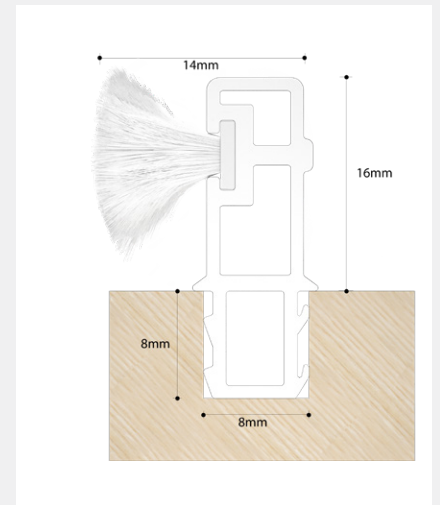

# PARTING BEAD WITH BRUSH

Product Code: PT14

LIT-DC-PT14

- The PT14 Partex parting bead with brush is used on sliding sash windows
- Manufactured from a U.V. stable material
- Designed to operate at low friction and maintain perfect alignment when reversed

**COASTAL**

*Shaping the future.*

Visit [www.coastal-group.com](http://www.coastal-group.com) for CAD drawings

FINISHES:

WH  
White

PART NUMBER	PRODUCT DESCRIPTION	FINISH	UNITS
PF14-WH	Parting bead & brush, 3000mm length	WH	Each