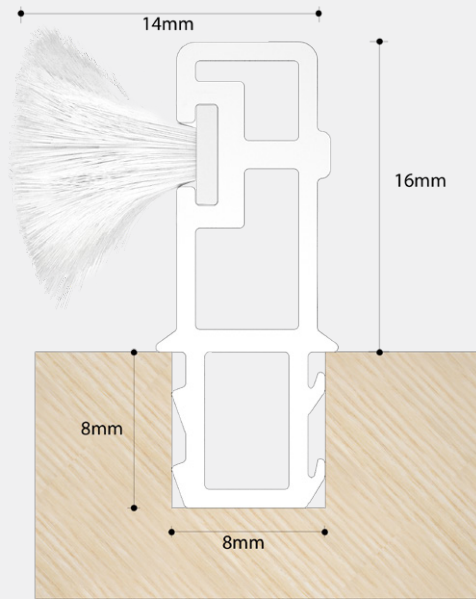

# PARTING BEAD WITH BRUSH

Product Code: PT14

LIT-DC-PT14

- The PT14 Partex parting bead with brush is used on sliding sash windows
- Manufactured from a U.V. stable material
- Designed to operate at low friction and maintain perfect alignment when reversed

**COASTAL**

*Shaping the future.*

Visit [www.coastal-group.com](http://www.coastal-group.com) for CAD drawings

FINISHES:

WH  
White

PART NUMBER	PRODUCT DESCRIPTION	FINISH	UNITS
PF14-WH	Parting bead & brush, 3000mm length	WH	Each