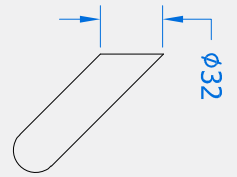

Top Profile

Visit www.coastal-group.com for CAD drawings