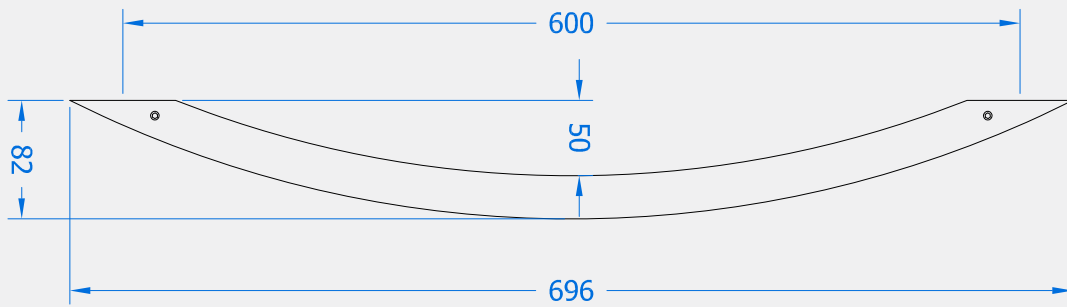

Side Profile

Top Profile

Visit www.coastal-group.com for CAD drawings

FINISHES:

SSS

Satin Stainless Steel

PART NUMBER	PRODUCT DESCRIPTION	FINISH	UNITS
HAB8-600-BB-SSS	600mm Bow, back to back fix	SSS	Pair

COASTAL

Shaping the future.