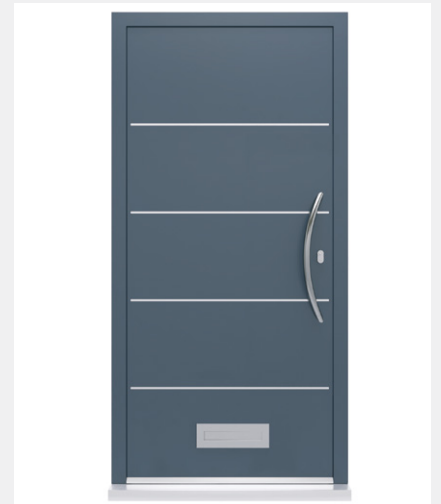

## BOW PULL HANDLE

Product Code: HAB8

LIT-DC-HAB8

### *316 Marine Grade Stainless Steel Hardware Range*

- Modern Bow shape bar pull handle
- Eye catching design with a sleek curve
- Heavy duty 1.5mm stainless steel wall thickness for a superior feel & increased tensile strength
- Extra finishing process provides a 'super satin' finish
- Part of a suited range of door & window hardware
- Manufactured from 316 Marine Grade Stainless Steel
- Ideal for use where corrosion levels are high, such as coastal environments and in acidic timber
- Lifetime guarantee