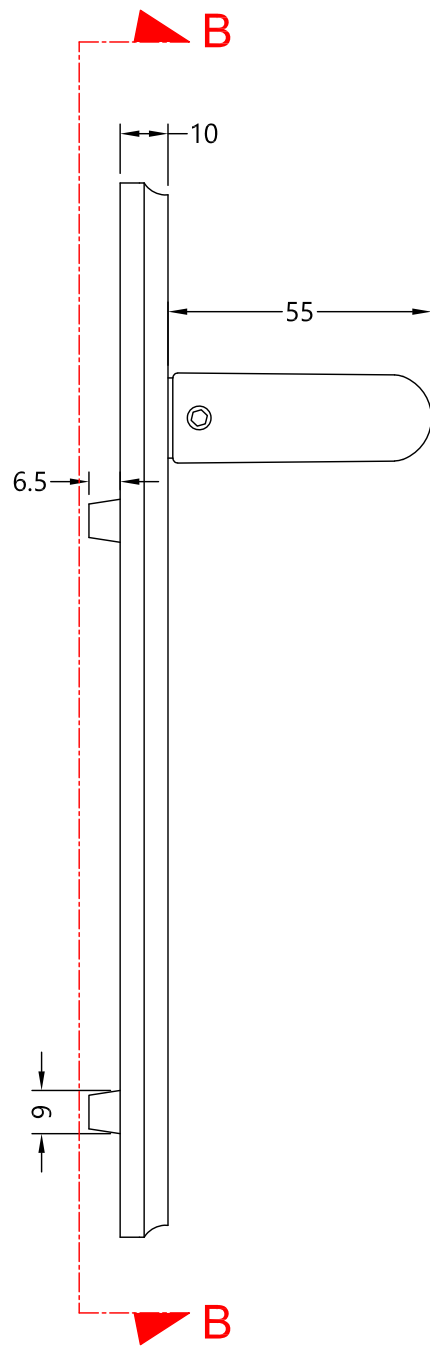

Revision History				
Revision	Description	Drawn By	Date	Approved By
A	Released	PW	23/3/16	BD

Section B-B

Section C-C

Section A-A

		Global House Bojea Industrial Estate Trethowel, St Austell Cornwall, PL25 5RJ t 01726 871025 f 01726 871731 e sales@coastal-group.com w www.coastal-group.com	
Customer Reference:			
Coastal Group			
Drawing Title: MHT92			
Multipoint Handle Set			
Product Range / Project Reference Tokyo 92mm Multipoint Handle			
Other Information: N/A			
Date Drawn: 23/03/2016		Drawn By: Phil Walklett	
Drawing Number: CG-MHT92.dwg		Revision: A	
THIRD ANGLE PROJECTION		This drawing and specification are the property of Coastal Group, they are issued in strict confidence and shall not be reproduced, copied or used without written permission.	
Scale: NONE		Sheet: 1 of 1	