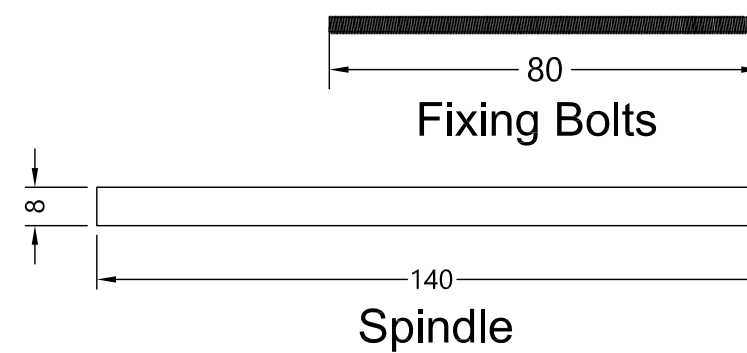

Revision History				
Revision	Description	Drawn By	Date	Approved By
A	Released	PW	23/3/16	BD

Section B-B

Section C-C

Section A-A

		Global House Bojea Industrial Estate Trethowel, St Austell Cornwall, PL25 5RJ t 01726 871025 f 01726 871731 e sales@coastal-group.com w www.coastal-group.com	
Customer Reference:			
Coastal Group			
Drawing Title: MHT92			
Multipoint Handle Set			
Product Range / Project Reference Tokyo 92mm Multipoint Handle			
Other Information: N/A			
Date Drawn: 23/03/2016		Drawn By: Phil Walklett	
Drawing Number: CG-MHT92.dwg		Revision: A	
THIRD ANGLE PROJECTION		This drawing and specification are the property of Coastal Group, they are issued in strict confidence and shall not be reproduced, copied or used without written permission.	
Scale: NONE		Sheet: 1 of 1	