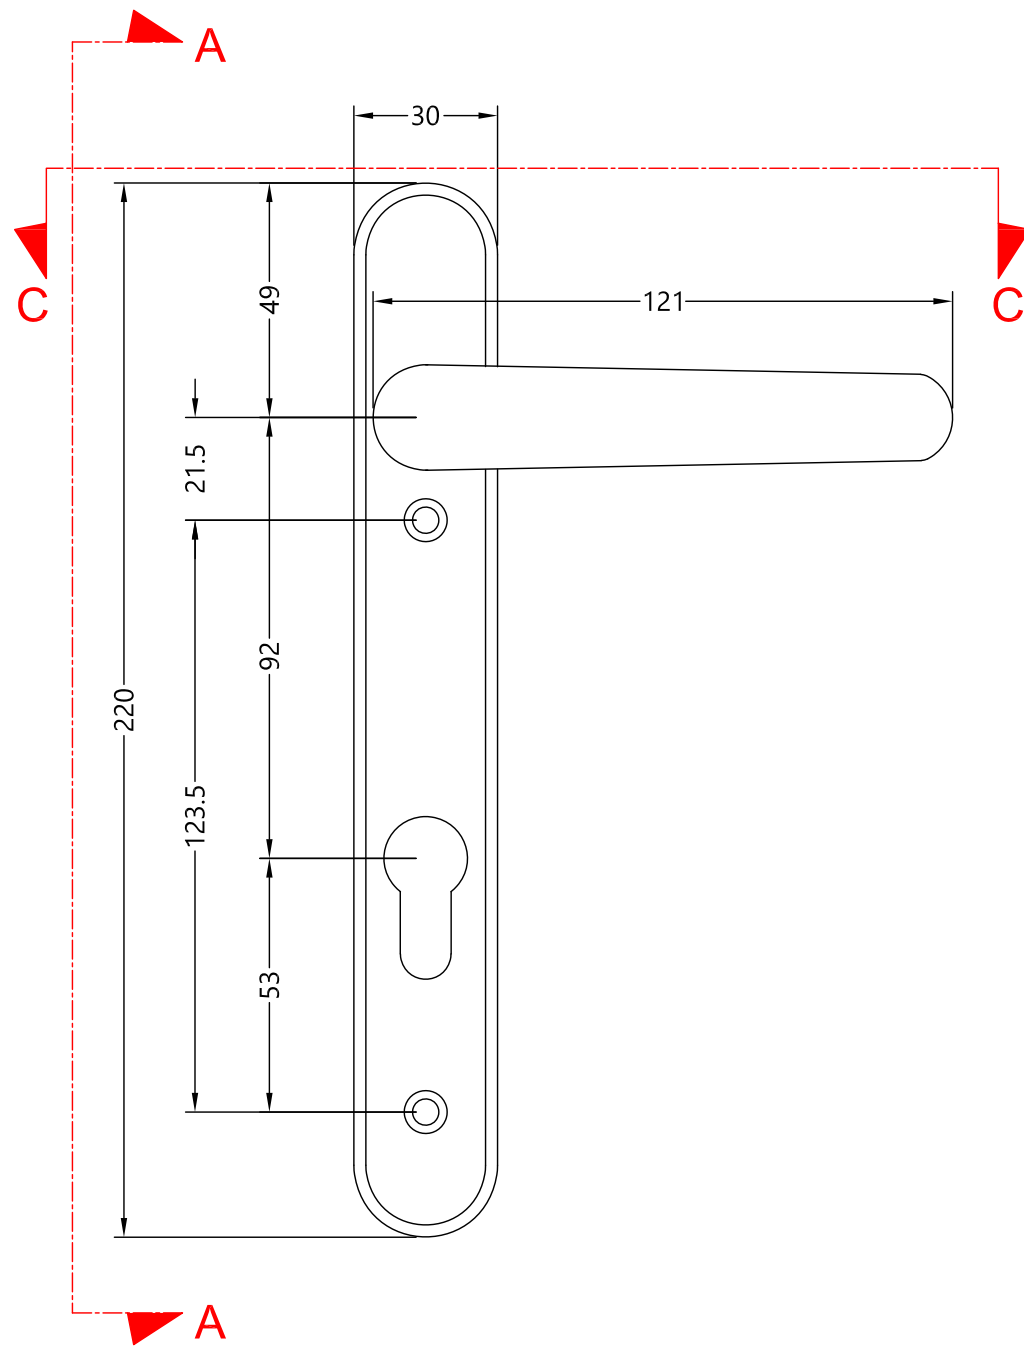

Revision History				
Revision	Description	Drawn By	Date	Approved By
A	Released	PW	23/3/16	BD

Section B-B

Section C-C

Section A-A

		Global House Bojea Industrial Estate Trethowel, St Austell Cornwall, PL25 5RJ t 01726 871025 f 01726 871731 e sales@coastal-group.com w www.coastal-group.com	
Customer Reference:			
Coastal Group			
Drawing Title: MHT92			
Multipoint Handle Set			
Product Range / Project Reference Tokyo 92mm Multipoint Handle			
Other Information: N/A			
Date Drawn: 23/03/2016		Drawn By: Phil Walklett	
Drawing Number: CG-MHT92.dwg		Revision: A	
THIRD ANGLE PROJECTION		This drawing and specification are the property of Coastal Group, they are issued in strict confidence and shall not be reproduced, copied or used without written permission.	
Scale: NONE		Sheet: 1 of 1	