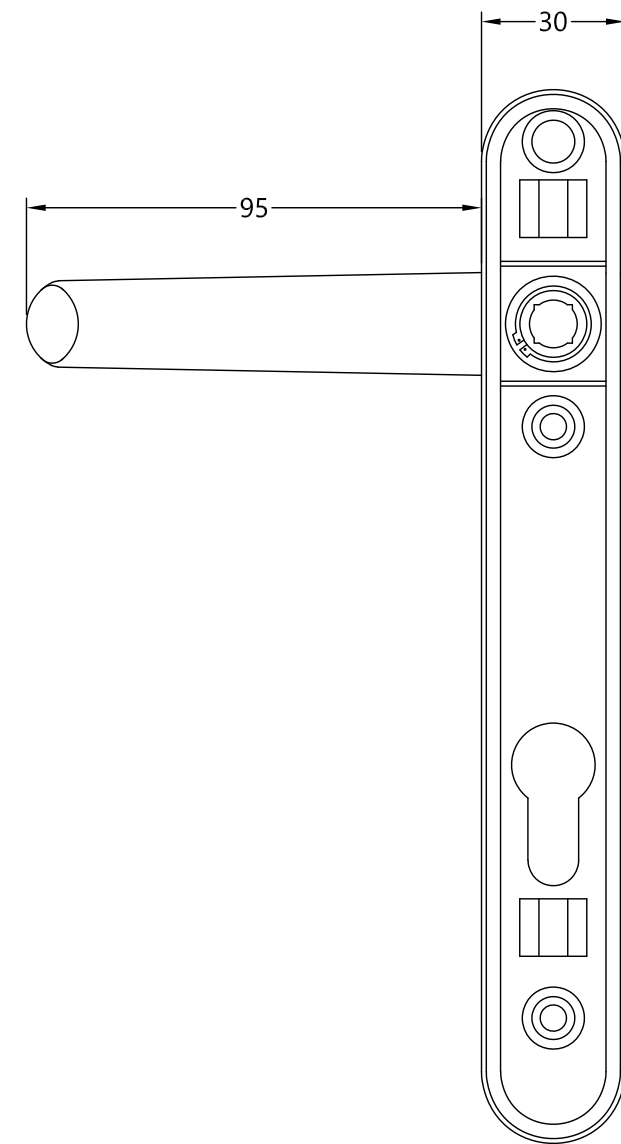

Revision History				
Revision	Description	Drawn By	Date	Approved By
A	Released	PW	23/3/16	BD

Section B-B

Section C-C

Section A-A

		Global House Bojea Industrial Estate Trethowel, St Austell Cornwall, PL25 5RJ t 01726 871025 f 01726 871731 e sales@coastal-group.com w www.coastal-group.com	
Customer Reference:			
Coastal Group			
Drawing Title: MHT92			
Multipoint Handle Set			
Product Range / Project Reference Tokyo 92mm Multipoint Handle			
Other Information: N/A			
Date Drawn: 23/03/2016		Drawn By: Phil Walklett	
Drawing Number: CG-MHT92.dwg		Revision: A	
THIRD ANGLE PROJECTION		This drawing and specification are the property of Coastal Group, they are issued in strict confidence and shall not be reproduced, copied or used without written permission.	
Scale: NONE		Sheet: 1 of 1	