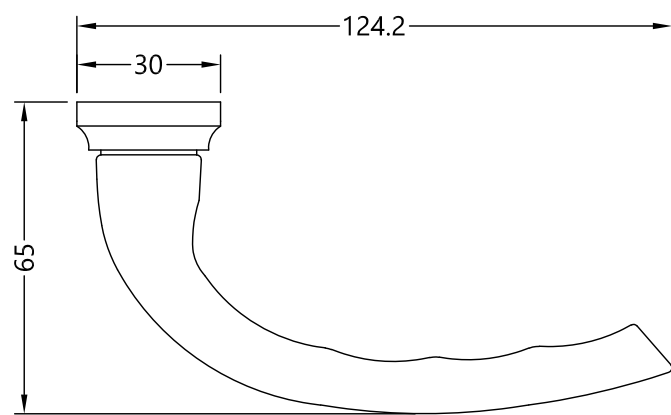

Revision History				
Revision	Description	Drawn By	Date	Approved By
A	Released	PW	23/3/16	BD

Section B-B

Section C-C

Section A-A

		Global House Bojea Industrial Estate Trethowel, St Austell Cornwall, PL25 5RJ t 01726 871025 f 01726 871731 e sales@coastal-group.com w www.coastal-group.com	
Customer Reference:			
Coastal Group			
Drawing Title: MHT92			
Multipoint Handle Set			
Product Range / Project Reference Tokyo 92mm Multipoint Handle			
Other Information: N/A			
Date Drawn: 23/03/2016		Drawn By: Phil Walklett	
Drawing Number: CG-MHT92.dwg		Revision: A	
THIRD ANGLE PROJECTION		This drawing and specification are the property of Coastal Group, they are issued in strict confidence and shall not be reproduced, copied or used without written permission.	
Scale: NONE		Sheet: 1 of 1	