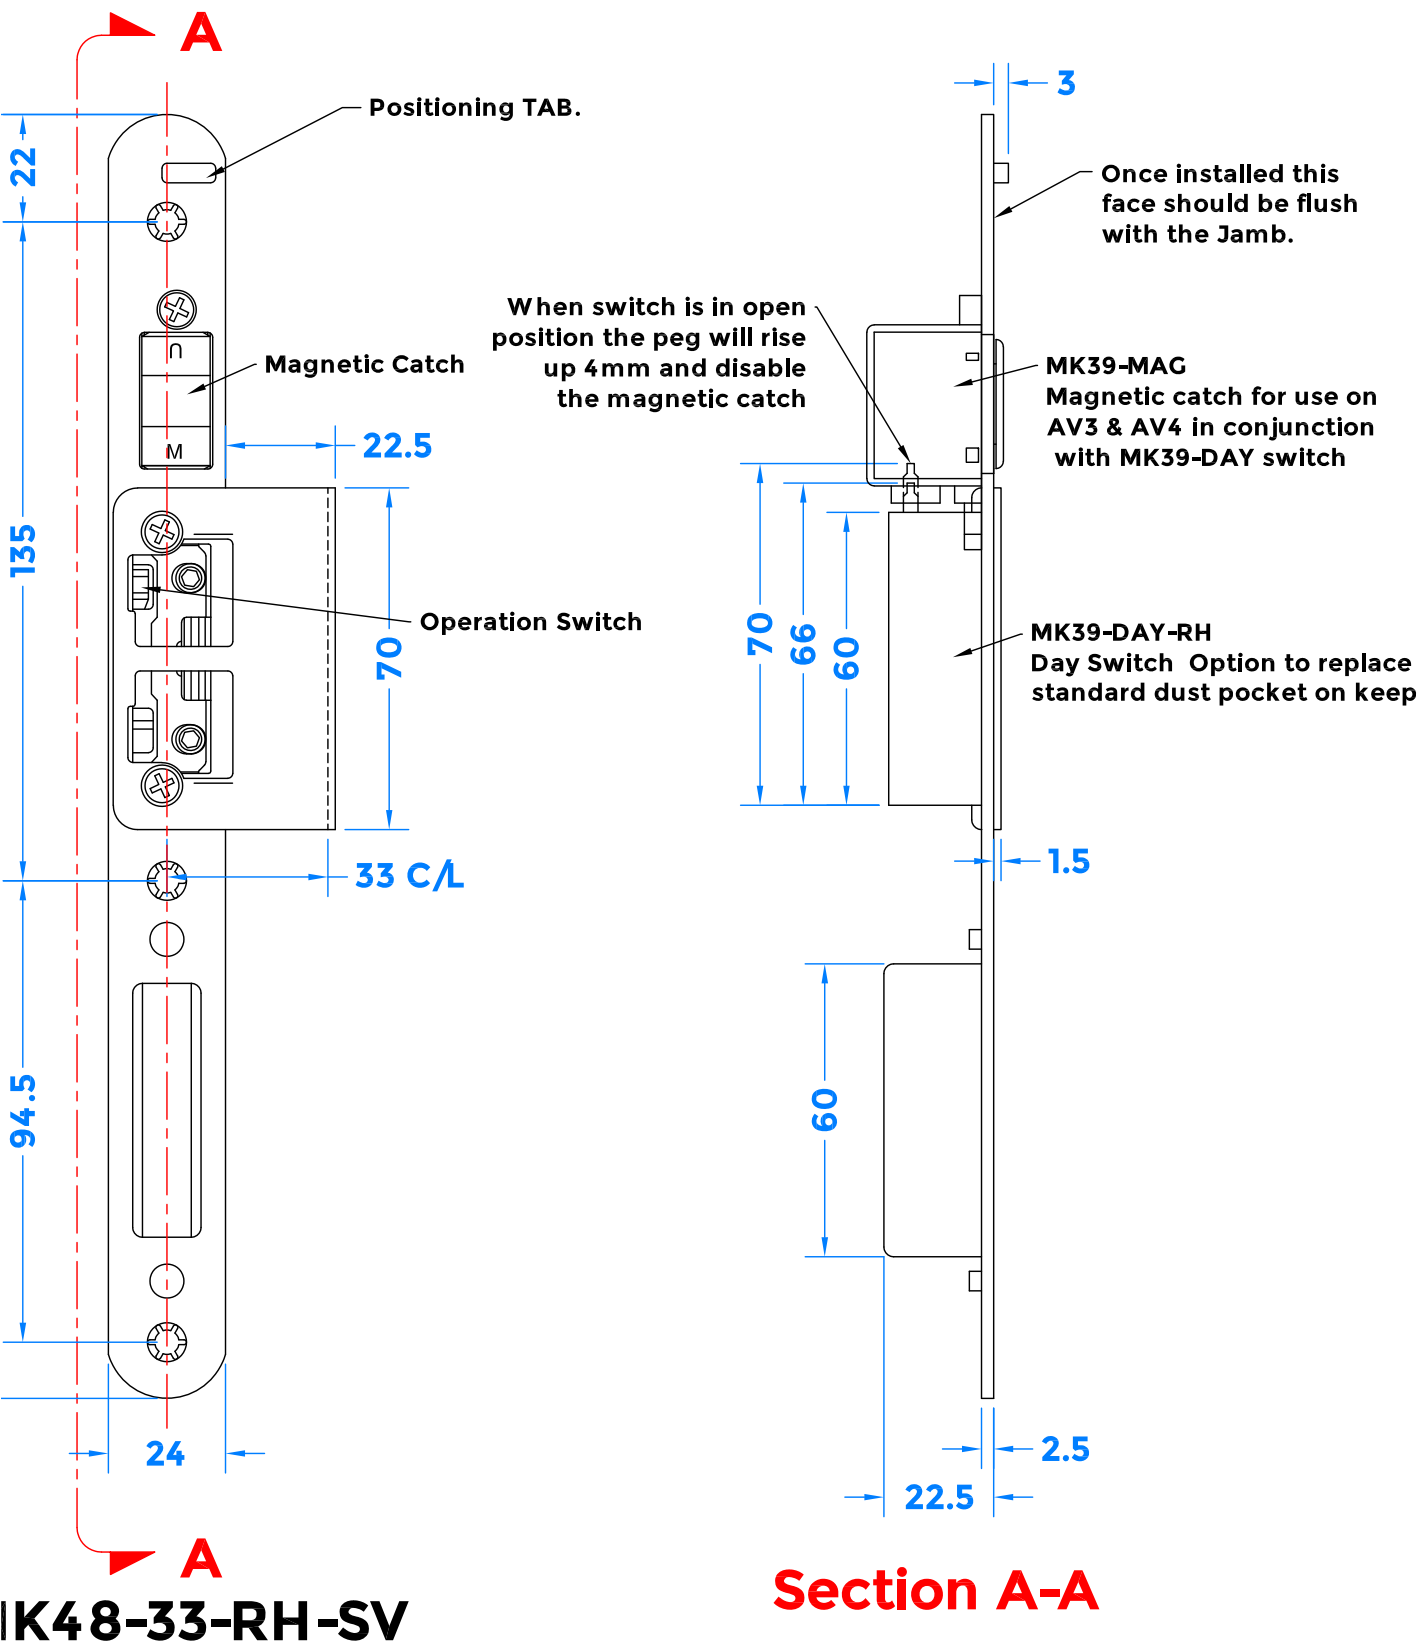

MK48 - Fully Assembled Keep, 33mm Centre Line

Right Hand Keep Shown, Left Hand Opposite

REVISION HISTORY		
Revision	Description	Date
A	Release	16/04/2019
B	Altered Keep Depth, now sits flush to Jamb	19/11/2020
C	Altered Description to include AV4	15/11/23

MK48-33-RH-SV

This Keep will only work with ML3120 & ML480 Multipoint Door Locks NOT the ML130

coastal-group.com
Shaping the future

COASTAL

Part Number / Drawing Title:
**MK48-33-RH
Fully Assembled Centre Keep**

Product Range:
Multipoint Door Lock Keeps

Material: Silver Passivated

Additional Info: Day Latch & Magnet Assembly 33mm C/L

Date Drawn: 19/11/2020

Drawn By: Philip Walklett

Part Number: MK48-33-RH

File Name: MK48-33.dwg

Din A3 - Landscape