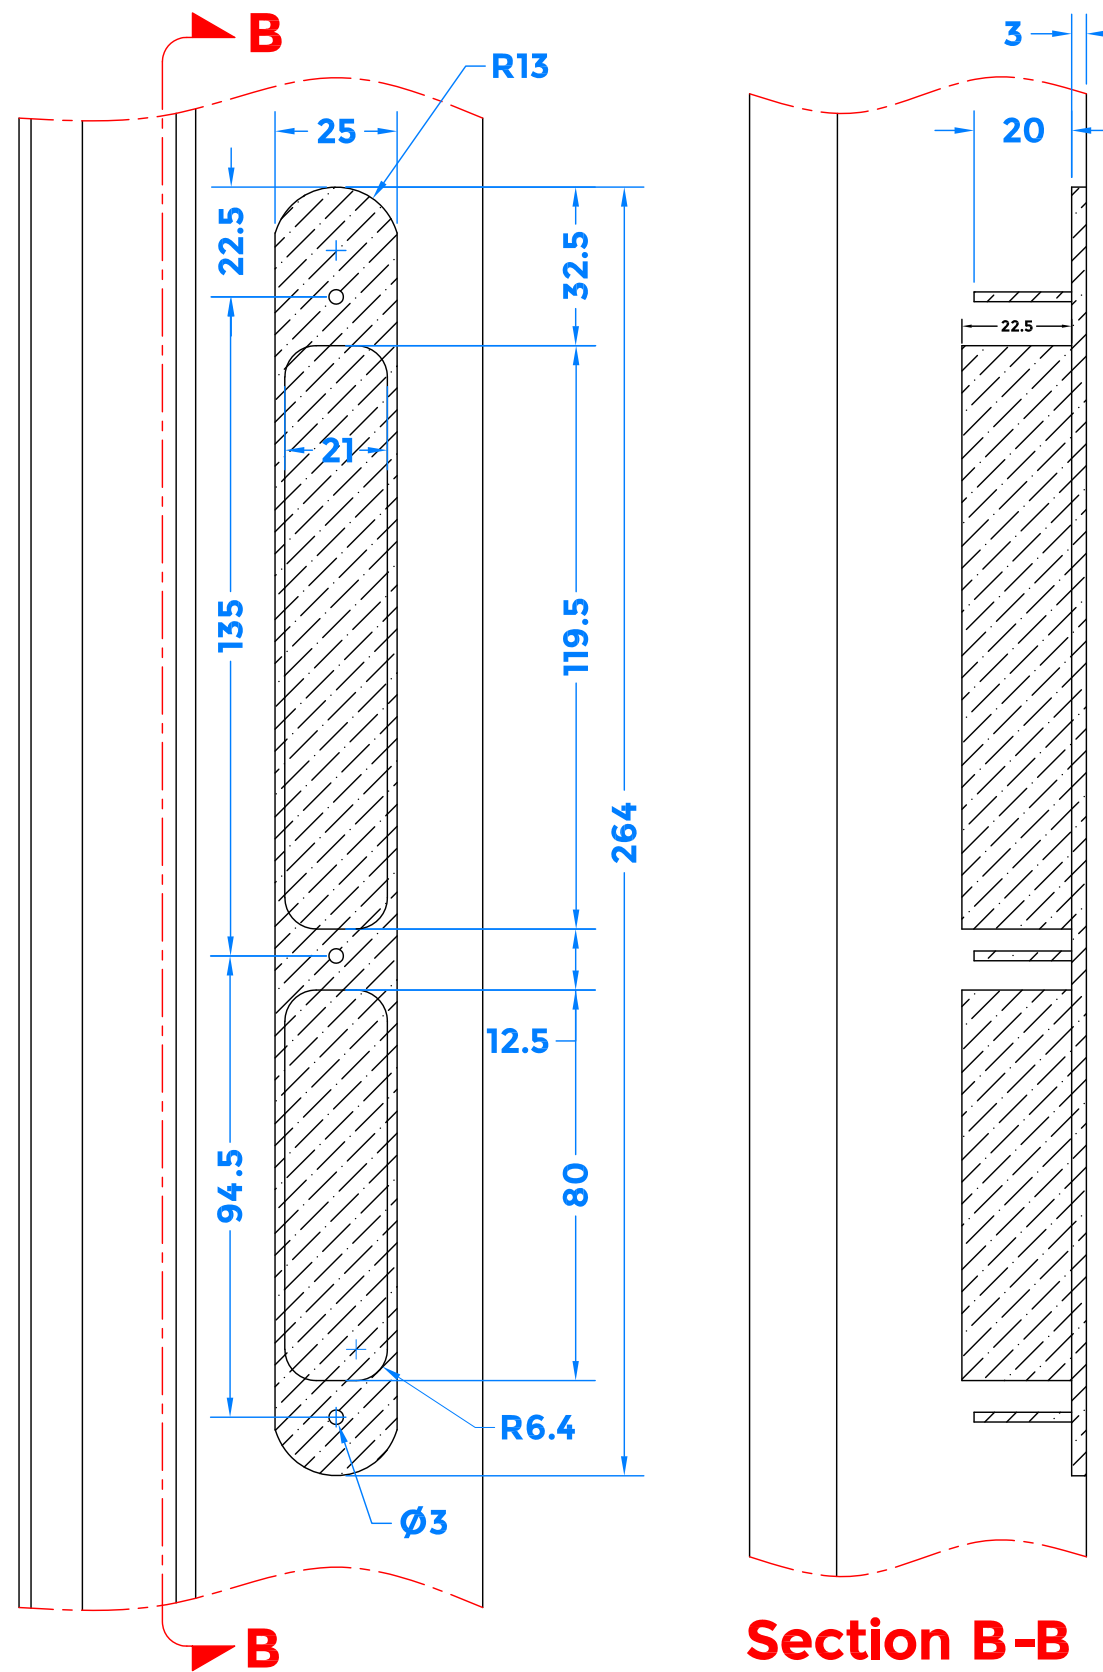

MK48 - Fully Assembled Keep, 33mm Centre Line

Right Hand Keep Shown, Left Hand Opposite

REVISION HISTORY		
Revision	Description	Date
A	Release	16/04/2019
B	Altered Keep Depth, now sits flush to Jamb	19/11/2020
C	Altered Description to include AV4	15/11/23

MK48-33-RH-SV

This Keep will only work with ML3120 & ML480 Multipoint Door Locks NOT the ML130

coastal-group.com
Shaping the future

COASTAL

Part Number / Drawing Title:
**MK48-33-RH
Fully Assembled Centre Keep**

Product Range:
Multipoint Door Lock Keeps

Material: Silver Passivated

Additional Info: Day Latch & Magnet Assembly 33mm C/L

Date Drawn: 19/11/2020

Drawn By: Philip Walklett

Part Number: MK48-33-RH

File Name: MK48-33.dwg

Din A3 - Landscape