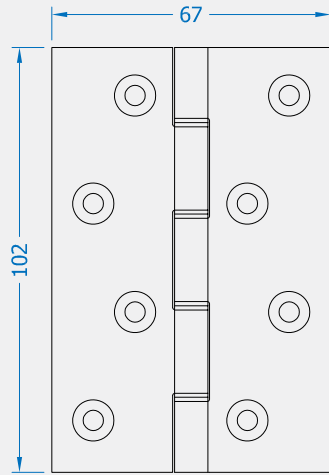

DOUBLE PHOSPHOR BRONZE WASHERED BRASS HINGE

Front Profile

Visit www.coastal-group.com for CAD drawings

FINISHES:

BP
Polished Brass

PART NUMBER	PRODUCT DESCRIPTION	FINISH	UNITS
HDPBW4-BP	102 x 67 x 2.5mm DPBW hinge	BP	Pair

COASTAL

Shaping the future.