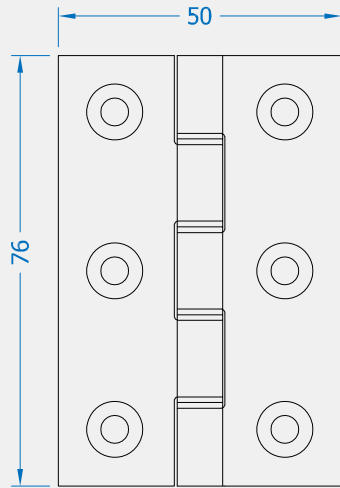

Front Profile

Side Profile

Visit [www.coastal-group.com](http://www.coastal-group.com) for CAD drawings

FINISHES:

**BP**  
Polished Brass

PART NUMBER	PRODUCT DESCRIPTION	FINISH	UNITS
HDPBW21-BP	76 x 50 x 2.5mm DPBW hinge	<b>BP</b>	Pair