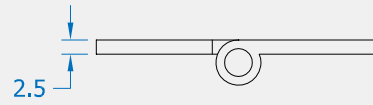

## *Solid Brass Hardware Range*

- Medium duty butt hinge
- Features double phosphor bronze washers
- Manufactured from solid drawn brass

**COASTAL**

*Shaping the future.*

DOUBLE PHOSPHOR BRONZE WASHERED BRASS HINGE

Front Profile

Side Profile

Visit [www.coastal-group.com](http://www.coastal-group.com) for CAD drawings

FINISHES:

**BP**  
Polished Brass

PART NUMBER	PRODUCT DESCRIPTION	FINISH	UNITS
HDPBW21-BP	76 x 50 x 2.5mm DPBW hinge	<b>BP</b>	Pair