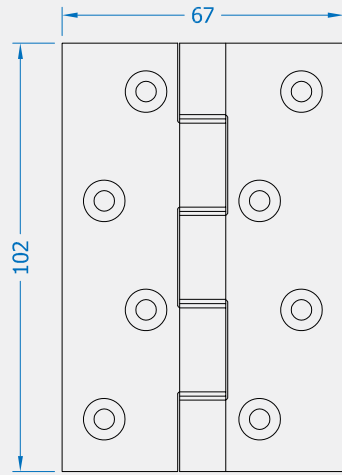

DOUBLE PHOSPHOR BRONZE WASHERED BRASS HINGE

Front Profile

Visit www.coastal-group.com for CAD drawings

FINISHES:

BP
Polished Brass

PART NUMBER	PRODUCT DESCRIPTION	FINISH	UNITS
HDPBW61-BP	102 x 67 x 4mm DPBW hinge	BP	Pair

COASTAL

Shaping the future.