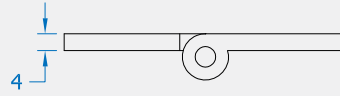

Side Profile

Visit www.coastal-group.com for CAD drawings