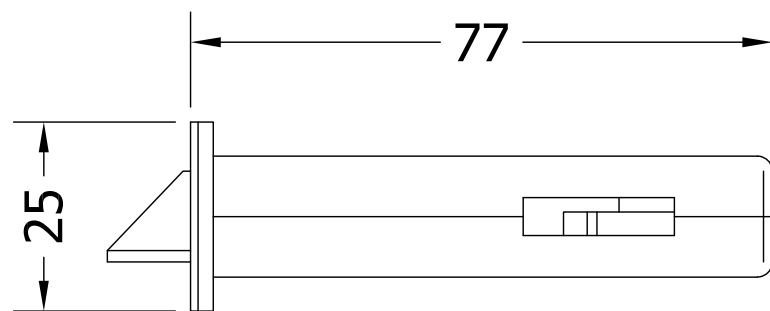

Section B-B