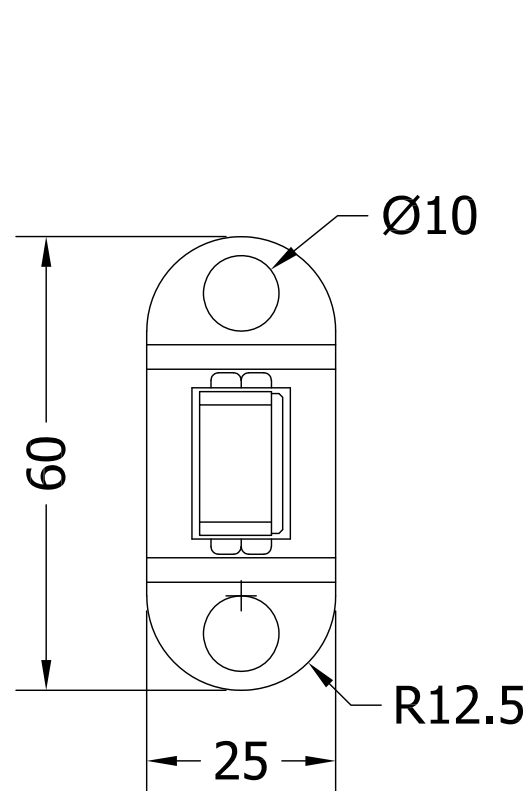

Revision History			
Revision	Description	Drawn By	Date
A	Released	PW BD	19/6/17

Section A-A