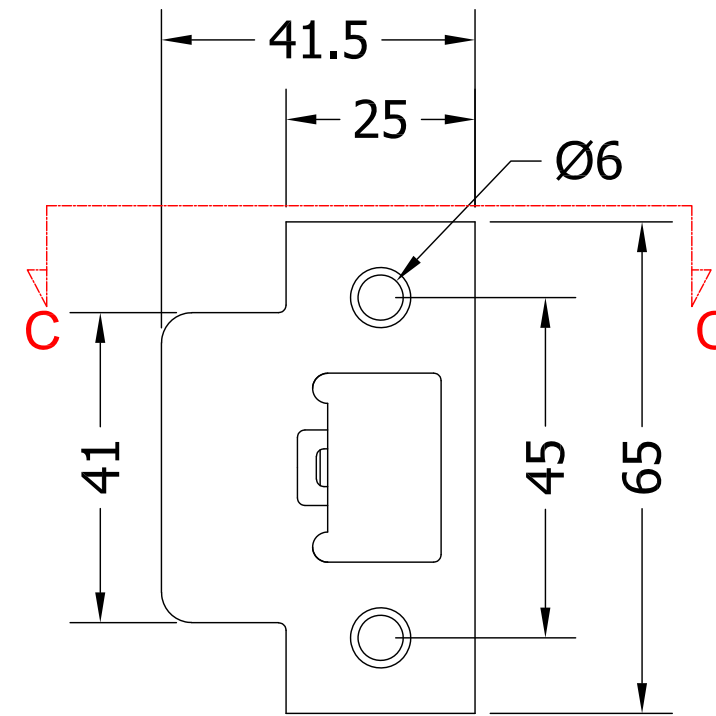

Section C-C