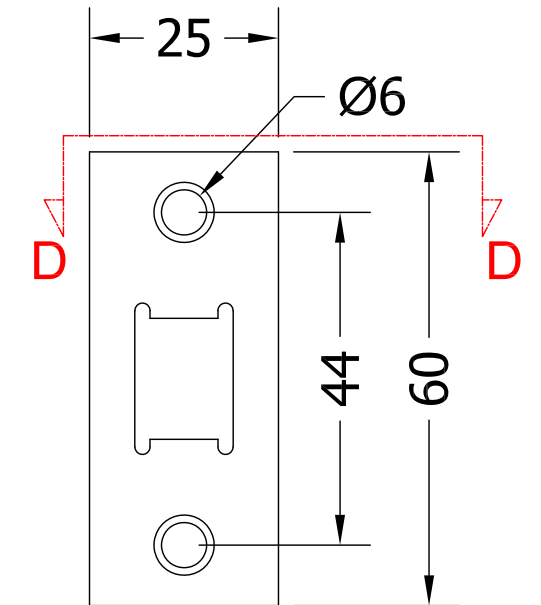

Global House, Bojia Industrial Estate, Trethowel, St Austell, PL25 5RJ
Telephone | 01726 871725 - Fax | 01726 871731
Email | sales@coastal-group.com - Web | www.coastal-group.com

Drawing Reference:	
Coastal Group	
Drawing Title:	
Tubular Latches	
76mm / 3" 57mm Backset	
Product Range:	
Door Hardware	
Additional Info:	Forends & Strikes Supplied in SSS & PVD
Date Drawn:	11/10/2017
Drawn By:	Phil Walklett
Part Number:	TLS5030-SSSPVD
File Name:	CG-TLS5030.dwg
Revision:	A
Drawing Scale:	1:1@A3
Sheet Number:	1 of 1

THIRD ANGLE PROJECTION
This drawing and specification are the property of Coastal Group, they are issued in strict confidence and shall not be reproduced, copied or used without written permission.