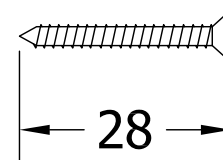

Section C-C