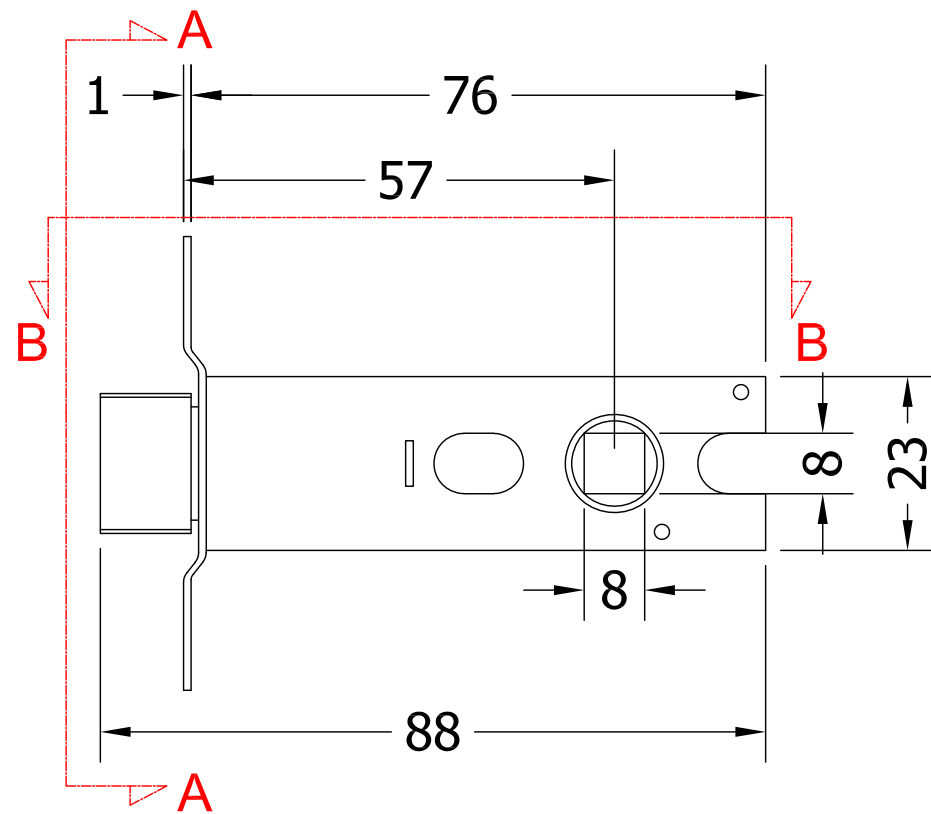

Section B-B