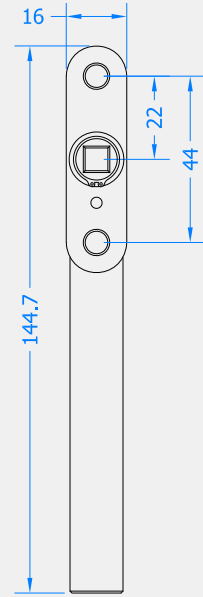

This window handle is designed for use on slim profiles such as used on aluminium, steel or uPVC windows. The stem could collide with the frame when used on some timber windows, please check the drawings for more details.

COASTAL

Shaping the future.

CONTEMPORARY WINDOW HANDLE - INLINE

Front Profile

Side Profile

Back Profile

Visit www.coastal-group.com for CAD drawings

FINISHES:

SSS
Satin Stainless Steel

PBK
PVD Satin Black

PART NUMBER	PRODUCT DESCRIPTION	FINISH	UNITS
SST94-SSS	Contemporary lockable window espagnolette handle - inline	SSS	Each
SST94-PBK	Contemporary lockable window espagnolette handle - inline	PBK	Each