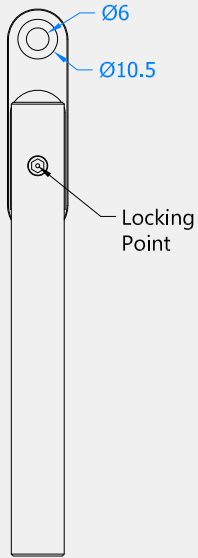

CONTEMPORARY WINDOW HANDLE - INLINE

Front Profile