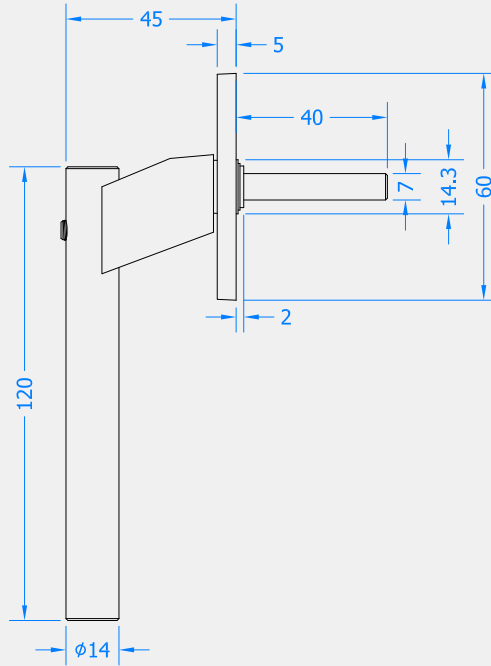

This window handle is designed for use on slim profiles such as used on aluminium, steel or uPVC windows. The stem could collide with the frame when used on some timber windows, please check the drawings for more details.

COASTAL

Shaping the future.

CONTEMPORARY WINDOW HANDLE - INLINE

Front Profile

Side Profile

Back Profile

Visit www.coastal-group.com for CAD drawings

FINISHES: