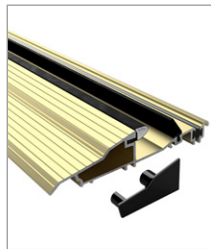

AM3 INWARD OPENING THRESHOLD

Product Code: AM3EX

LIT-DC-AM3EX

Aluminium Threshold Range

- Inward opening aluminium threshold
- Incorporates thermal break to meet thermal bridging and insulation requirements
- Part M Compliant inward open mobility threshold suitable for disabled access
- Designed to fit directly onto a level threshold
- Can be installed as the fourth side of the door frame or retro fitted
- Non-slip surface ensures a safe grip in wet conditions
- Features pre-drilled drainage and fixing holes to speed up production
- Seals gaps 18 - 23mm

Side Profile

Visit www.coastal-group.com for CAD drawings

FINISHES:

SV
Silver Passivated

GD
Gold

PART NUMBER	PRODUCT DESCRIPTION	FINISH	UNITS
AM3EX-S-10-SV	1000mm Threshold cill	SV	Each
AM3EX-S-10-GD	1000mm Threshold cill	GD	Each
AM3EX-S-30-SV	3000mm Threshold cill	SV	Each
AM3EX-S-30-GD	3000mm Threshold cill	GD	Each