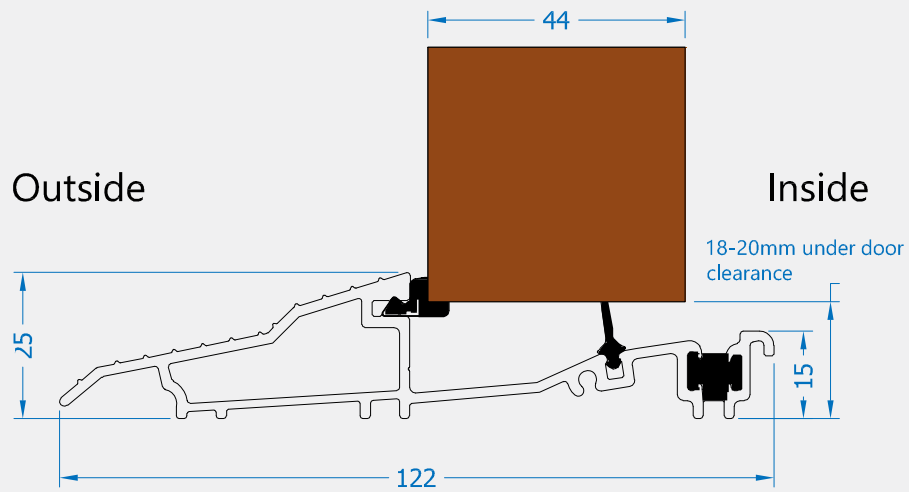

AM3 INWARD OPENING THRESHOLD

Product Code: AM3EX

LIT-DC-AM3EX

Aluminium Threshold Range

- Inward opening aluminium threshold
- Incorporates thermal break to meet thermal bridging and insulation requirements
- Part M Compliant inward open mobility threshold suitable for disabled access
- Designed to fit directly onto a level threshold
- Can be installed as the fourth side of the door frame or retro fitted
- Non-slip surface ensures a safe grip in wet conditions
- Features pre-drilled drainage and fixing holes to speed up production
- Seals gaps 18 - 23mm

Side Profile

Visit www.coastal-group.com for CAD drawings

FINISHES:

SV
Silver Passivated

GD
Gold

PART NUMBER	PRODUCT DESCRIPTION	FINISH	UNITS
AM3EX-S-10-SV	1000mm Threshold cill	SV	Each
AM3EX-S-10-GD	1000mm Threshold cill	GD	Each
AM3EX-S-30-SV	3000mm Threshold cill	SV	Each
AM3EX-S-30-GD	3000mm Threshold cill	GD	Each