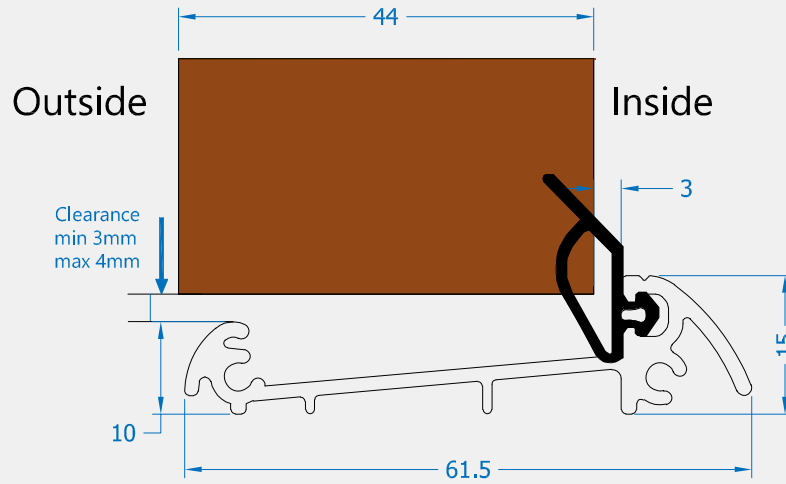

Side Profile

Visit www.coastal-group.com for CAD drawings

FINISHES:

PART NUMBER	PRODUCT DESCRIPTION	FINISH	UNITS
TSZ3-44-SV	3000mm Outward opening SV Each 62mm to suit 44mm door	SV	Each
TSZ3-44-GD	3000mm Outward opening SV Each 62mm to suit 44mm door	GD	Each
TSZ3-44-BK	3000mm Outward opening SV Each 62mm to suit 44mm door	BK	Each
TSZ3-56-SV	3000mm Outward opening SV Each 72mm to suit 56mm door	SV	Each
TSZ3-56-GD	3000mm Outward opening SV Each 72mm to suit 56mm door	GD	Each
TSZ3-56-BK	3000mm Outward opening SV Each 72mm to suit 56mm door	BK	Each

COASTAL

Shaping the future.