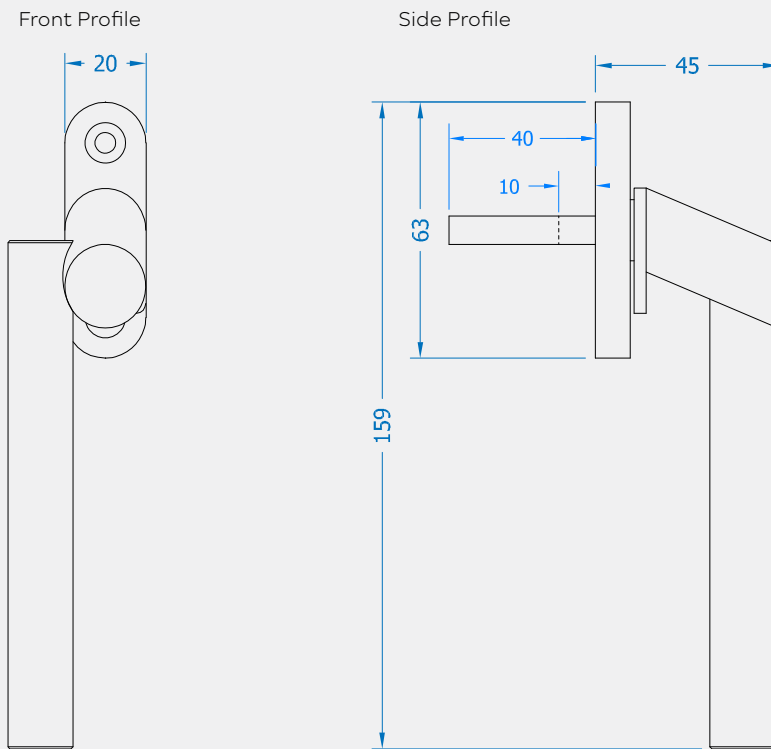

CONTEMPORARY WINDOW HANDLE - CRANKED

Visit www.coastal-group.com for CAD drawings

FINISHES:

PART NUMBER	PRODUCT DESCRIPTION	FINISH	UNITS
SST87-40-LH-SSS	Contemporary lockable window espagnolette handle - cranked - 40mm spindle	SSS	Each
SST87-40-RH-SSS	Contemporary lockable window espagnolette handle - cranked - 40mm spindle	SSS	Each
SST87-40-LH-PBK	Contemporary lockable window espagnolette handle - cranked - 40mm spindle	PBK	Each
SST87-40-RH-PBK	Contemporary lockable window espagnolette handle - cranked - 40mm spindle	PBK	Each
SST87-10-LH-SSS	Contemporary lockable window espagnolette handle - cranked - 10mm spindle	SSS	Each
SST87-10-RH-SSS	Contemporary lockable window espagnolette handle - cranked - 10mm spindle	SSS	Each

COASTAL

Shaping the future.