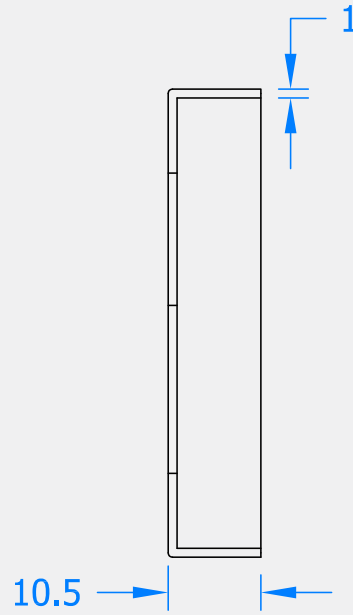

Side Profile

Visit www.coastal-group.com for CAD drawings

FINISHES:

PART NUMBER	PRODUCT DESCRIPTION	FINISH	UNITS
KM055B--SSS	Round Euro profile escutcheon	SSS	Each
KM055B-PSS	Round Euro profile escutcheon	PSS	Each
KM055B-PSB	Round Euro profile escutcheon	PSB	Each
KM055B-PPB	Round Euro profile escutcheon	PPB	Each
KM055B-PBK	Round Euro profile escutcheon	PBK	Each

COASTAL

Shaping the future.