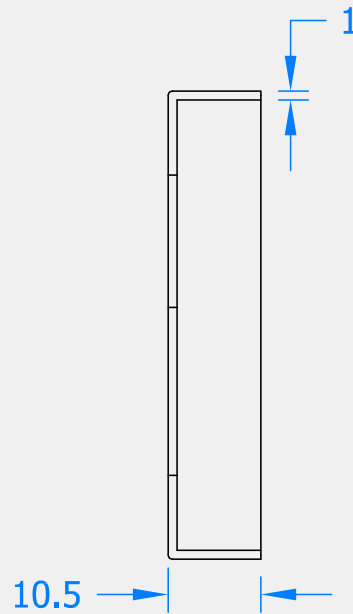

Side Profile

Visit www.coastal-group.com for CAD drawings

FINISHES:

PART NUMBER	PRODUCT DESCRIPTION	FINISH	UNITS
KM055B--SSS	Round Euro profile escutcheon	SSS	Each
KM055B-PSS	Round Euro profile escutcheon	PSS	Each
KM055B-PSB	Round Euro profile escutcheon	PSB	Each
KM055B-PPB	Round Euro profile escutcheon	PPB	Each
KM055B-PBK	Round Euro profile escutcheon	PBK	Each

COASTAL

Shaping the future.