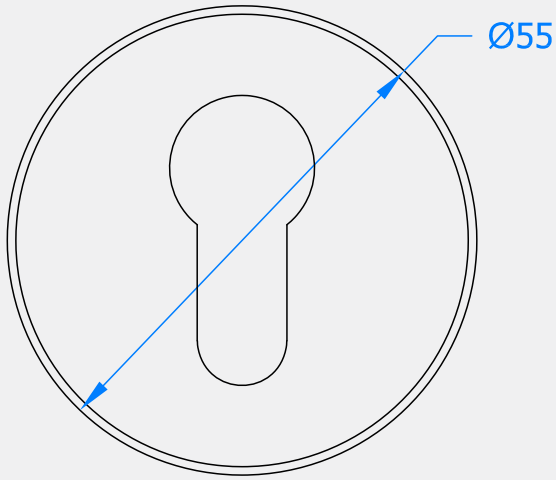

Front Profile