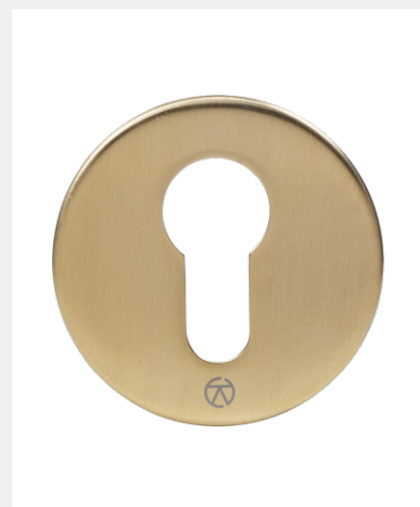

BLU RANGE ROUND ESCUTCHEON

Product Code: KM055

LIT-DC-KM055

316 Marine Grade Stainless Steel Hardware Range

- Elegant round Euro Profile escutcheon
- Fixings concealed behind snap-on cover
- Manufactured from 316 Marine Grade Stainless Steel
- Ideal for use where corrosion levels are high such as coastal environments and with acidic timber
- Lifetime Guarantee

COASTAL

Shaping the future.

Front Profile

Side Profile

Visit www.coastal-group.com for CAD drawings

FINISHES:

SSS
 Satin Stainless Steel

PSS
 Polished Stainless Steel

PSB
 PVD Satin Brass

PPB
 PVD Polished Brass

PBK
 PVD Stainless Black

PART NUMBER	PRODUCT DESCRIPTION	FINISH	UNITS
KM055B--SSS	Round Euro profile escutcheon	SSS	Each
KM055B-PSS	Round Euro profile escutcheon	PSS	Each
KM055B-PSB	Round Euro profile escutcheon	PSB	Each
KM055B-PPB	Round Euro profile escutcheon	PPB	Each
KM055B-PBK	Round Euro profile escutcheon	PBK	Each