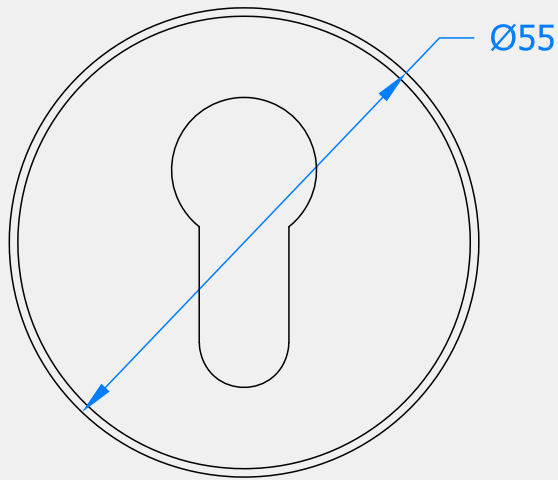

Front Profile