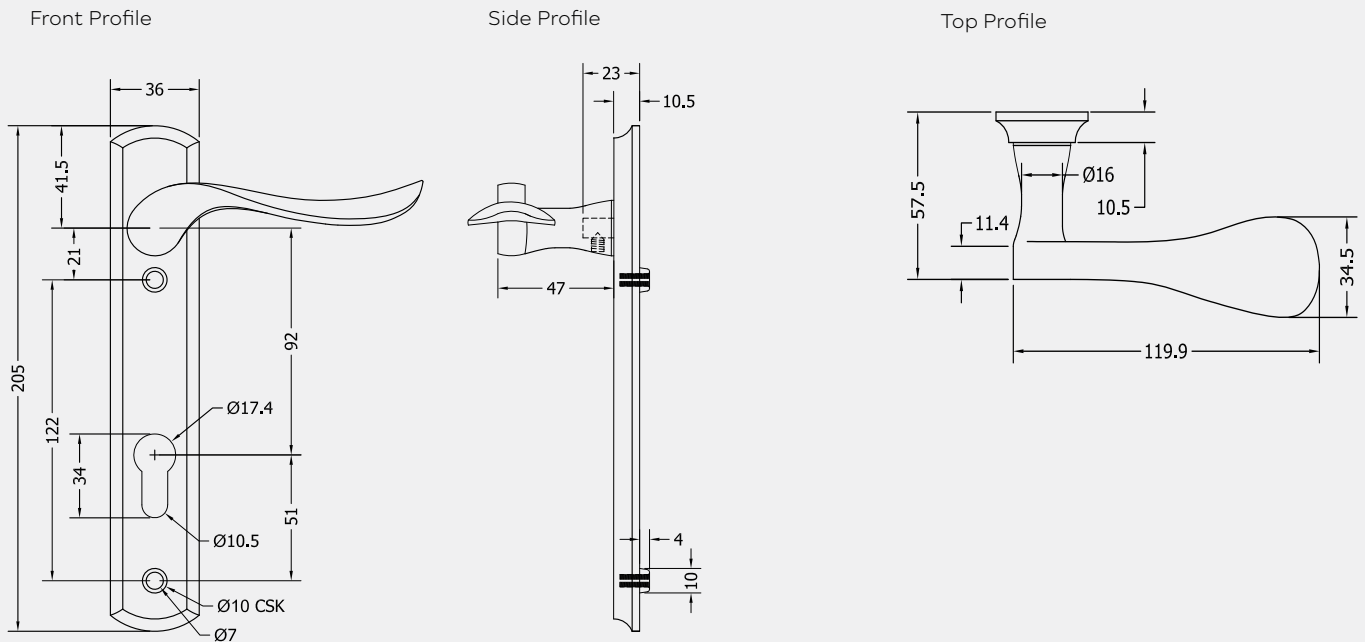

REGENT LEVER DOOR HANDLE ON BACKPLATE - UNSPRUNG

Visit www.coastal-group.com for CAD drawings

FINISHES:

PART NUMBER	PRODUCT DESCRIPTION	FINISH	UNITS
REG090B-LH-SSS	Regent door handle	SSS	Pair
REG090B-RH-SSS	Regent door handle	SSS	Pair
REG090B-LH-PSS	Regent door handle	PSS	Pair
REG090B-RH-PSS	Regent door handle	PSS	Pair
REG090B-LH-PSB	Regent door handle	PSB	Pair
REG090B-RH-PSB	Regent door handle	PSB	Pair
REG090B-LH-PPB	Regent door handle	PPB	Pair
REG090B-RH-PPB	Regent door handle	PPB	Pair
REG090B-LH-PBK	Regent door handle	PBK	Pair
REG090B-RH-PBK	Regent door handle	PBK	Pair

COASTAL

Shaping the future.