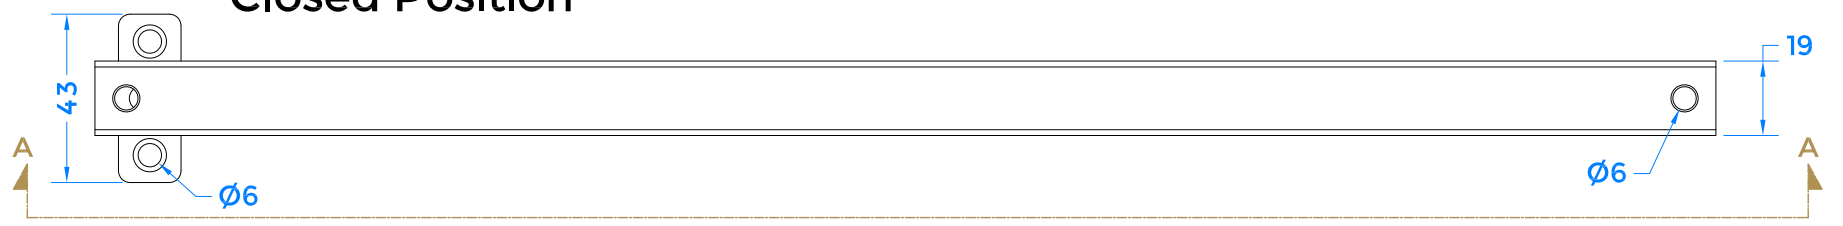

REVISION HISTORY		
Revision	Description	Date
A	Release	08/12/2017

**Closed Position**

**Open Position**

coastal-group.com  
*Shaping the future*

**COASTAL**

Part Number / Drawing Title:  
**FC6080**  
**Concealed Door Restrictor**

Product Range:  
**Door Products**

Material:	Aluminium / Silver Passivated
Additional Info:	120 Degree Opening
Date Drawn:	08/12/2017
Drawn By:	Philip Walklett
Part Number:	FC6080
File Name:	FC6080.dwg
Revision:	A
Drawing Scale:	Not to Scale
Sheet Number:	1 of 1