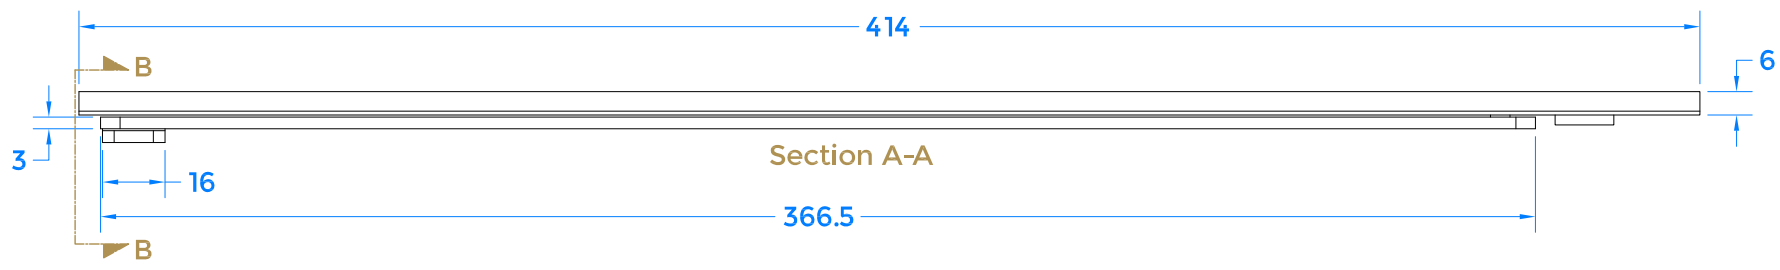

REVISION HISTORY		
Revision	Description	Date
A	Release	08/12/2017

**Closed Position**

**Open Position**

coastal-group.com  
*Shaping the future*

**COASTAL**

Part Number / Drawing Title:  
**FC6080**  
**Concealed Door Restrictor**

Product Range:  
**Door Products**

Material:	Aluminium / Silver Passivated
Additional Info:	120 Degree Opening
Date Drawn:	08/12/2017
Drawn By:	Philip Walklett
Part Number:	FC6080
File Name:	FC6080.dwg
Revision:	A
Drawing Scale:	Not to Scale
Sheet Number:	1 of 1

THIRD ANGLE PROJECTION

This drawing and specification are the property of Coastal Specialist Ironmongery Ltd, they are issued in strict confidence and shall not be reproduced, copied or used without written permission. E&OE - All dimensions are specified in mm.