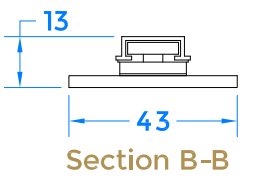

REVISION HISTORY		
Revision	Description	Date
A	Release	08/12/2017

Closed Position