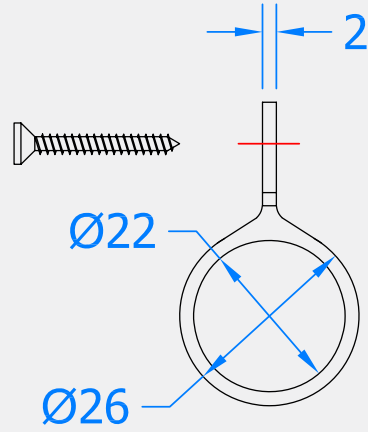

Top Profile

Visit www.coastal-group.com for CAD drawings

FINISHES:

PART NUMBER	PRODUCT DESCRIPTION	FINISH	UNITS
GL10-SC	Sash ring – side plate fix	SC	Each
GL10-CP	Sash ring – side plate fix	CP	Each
GL10-BP	Sash ring – side plate fix	BP	Each
GL10-ORZ	Sash ring – side plate fix	ORZ	Each

COASTAL

Shaping the future.