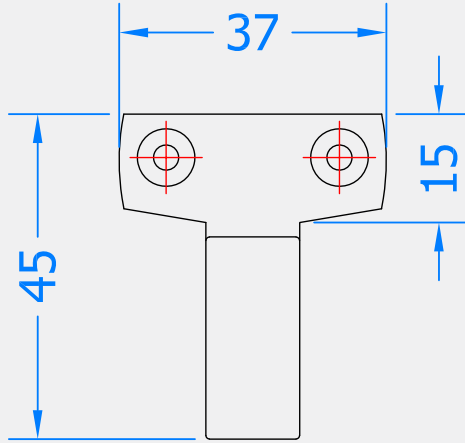

Front Profile