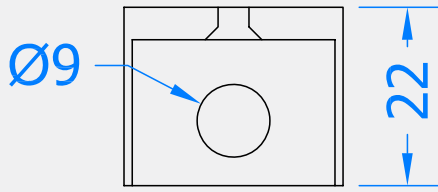

GLACE RANGE CORD KEEPER

Product Code: GL12B

LIT-DC-GL12B

Solid Brass Range

- Cord keeper fits to the side of the sash allowing the cord to pass through it
- Cord then tied with a knot to make it secure

COASTAL

Shaping the future.

Front Profile

Top Profile

Visit www.coastal-group.com for CAD drawings

FINISHES:

SB
Satin Brass

PART NUMBER	PRODUCT DESCRIPTION	FINISH	UNITS
GL12-21-SB	GLACE Cord keeper - 21mm	SB	Each
GL12-27-SB	GLACE Cord keeper - 27mm	SB	Each