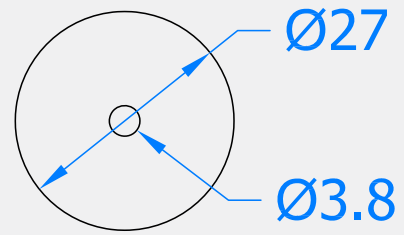

Top Profile

Visit www.coastal-group.com for CAD drawings