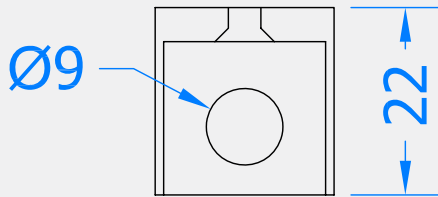

GLACE RANGE CORD KEEPER

Product Code: GL12B

LIT-DC-GL12B

Solid Brass Range

- Cord keeper fits to the side of the sash allowing the cord to pass through it
- Cord then tied with a knot to make it secure

COASTAL

Shaping the future.

Front Profile

Top Profile

Visit www.coastal-group.com for CAD drawings

FINISHES:

SB
Satin Brass

PART NUMBER	PRODUCT DESCRIPTION	FINISH	UNITS
GL12-21-SB	GLACE Cord keeper - 21mm	SB	Each
GL12-27-SB	GLACE Cord keeper - 27mm	SB	Each