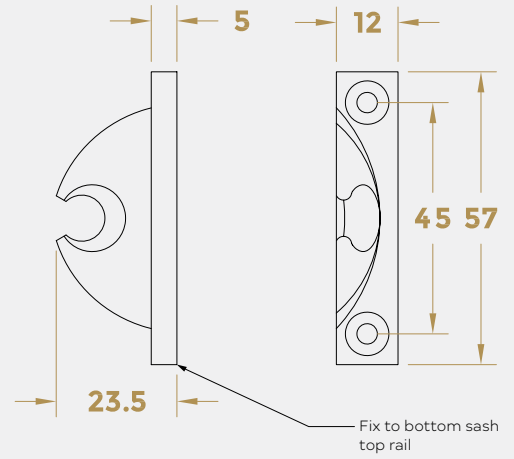

Sash Fastener Keep

Visit www.coastal-group.com for CAD drawings

FINISHES:

PART NUMBER	PRODUCT DESCRIPTION	FINISH	UNITS
SF50-SC	12mm Narrow Brighton fastener	SC	Each
SF50-PC	12mm Narrow Brighton fastener	CP	Each
SF50-BP	12mm Narrow Brighton fastener	BP	Each

COASTAL

Shaping the future.