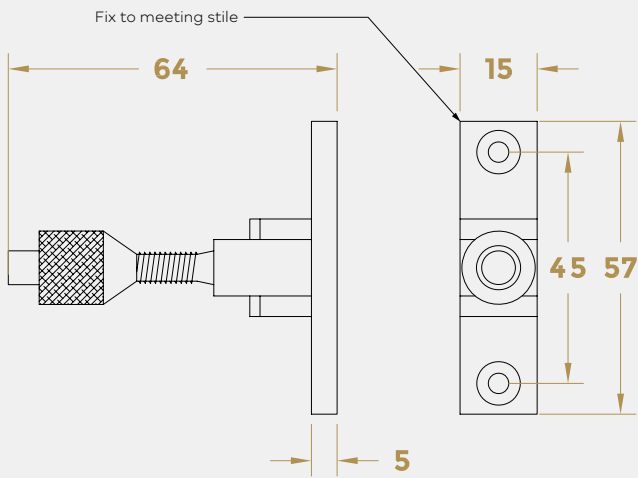

Sash Fastener