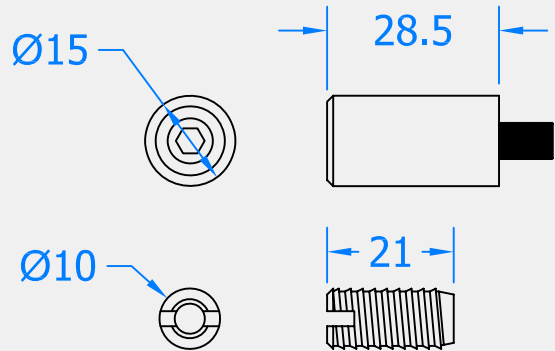

Top Profile

Visit www.coastal-group.com for CAD drawings

FINISHES:

PART NUMBER	PRODUCT DESCRIPTION	FINISH	UNITS
SWS42-SC	2 x stops, 4 x threads sash kit	SC	Per Kit
SWS42-CP	2 x stops, 4 x threads sash kit	CP	Per Kit
SWS42-PB	2 x stops, 4 x threads sash kit	PB	Per Kit
CX-480	Windows allen key		Each

COASTAL

Shaping the future.