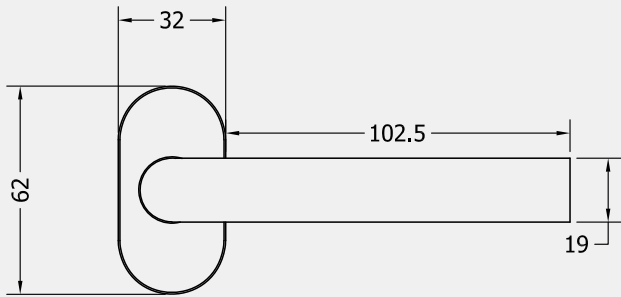

Front Profile