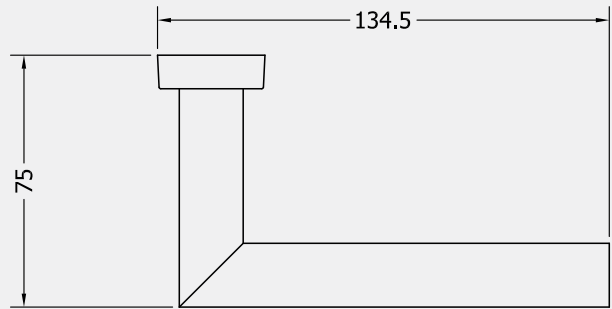

Top Profile