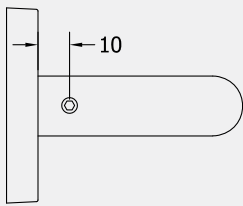

Side Profile

Visit www.coastal-group.com for CAD drawings