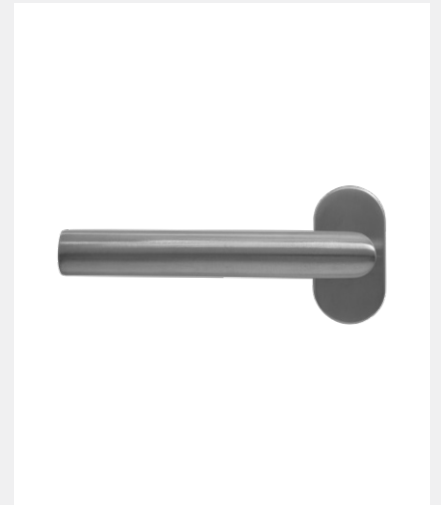

BLU RANGE

MITRE LEVER DOOR HANDLE ON OVAL ROSE

Product Code: KM960

LIT-DC-KM960

316 Marine Grade Stainless Steel Hardware Range

- Mitre lever on rose provides a modern, contemporary feel
- Fixings concealed behind clip-on round rose
- Manufactured from 316 Marine Grade Stainless Steel
- Ideal for use where corrosion levels are high such as coastal environments and with acidic timber
- Also suitable for multipoint door locks
- Part of a suited range of hardware including matching window handle
- Lifetime guarantee

PSS
Polished Stainless Steel

PART NUMBER	PRODUCT DESCRIPTION	FINISH	UNITS
KM960-SSS	Mitre lever door handle on oval rose	SSS	Pair
KM960-PSS	Mitre lever door handle on oval rose	PSS	Pair

COASTAL

Shaping the future.