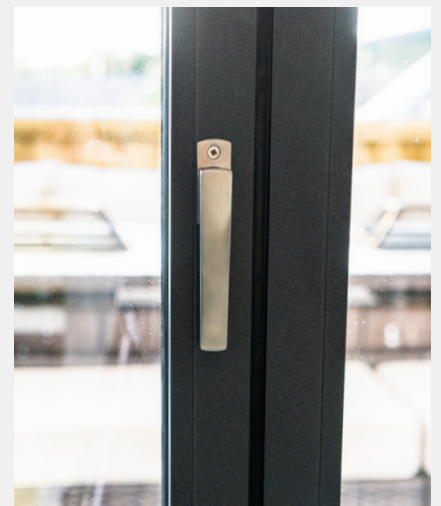

BLU RANGE BI-FOLD DOOR HANDLE

Product Code: KM100

LIT-DC-KM100

316 Marine Grade Stainless Steel Hardware Range

- Ergonomic bi-fold door handle
- Comes complete with 63 x 25mm backplate and has a mounted 7x7x50mm spindle, the lever operates to an opening angle of 21.5 degrees
- Manufactured from solid 316 Marine Grade Stainless Steel
- Ideal for use where corrosion levels are high such as coastal environments and with acidic timber
- Lifetime guarantee

COASTAL

Shaping the future.

Visit www.coastal-group.com for CAD drawings

FINISHES:

SSS
 Satin Stainless Steel

PART NUMBER	PRODUCT DESCRIPTION	FINISH	UNITS
KM100-316-SSS	Bi-fold door handle - sprung	SSS	Each