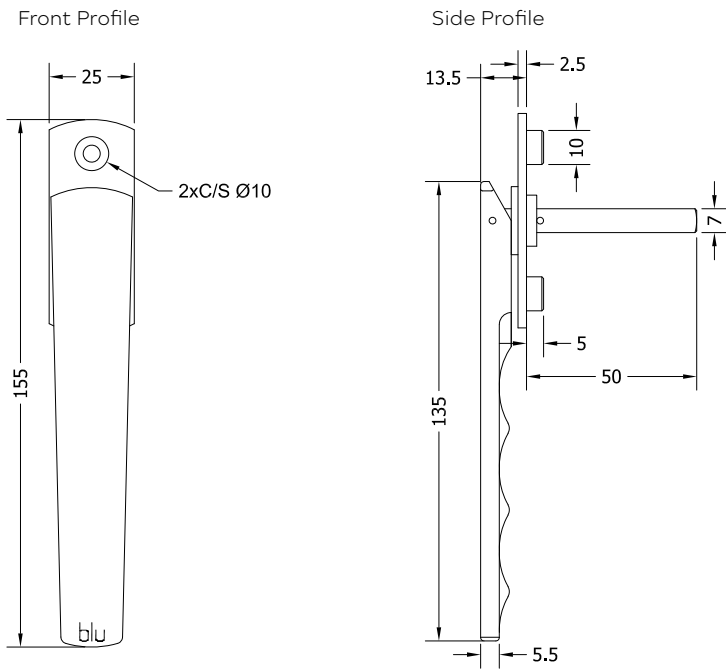

BLU RANGE BI-FOLD DOOR HANDLE

Product Code: KM100

LIT-DC-KM100

316 Marine Grade Stainless Steel Hardware Range

- Ergonomic bi-fold door handle
- Comes complete with 63 x 25mm backplate and has a mounted 7x7x50mm spindle, the lever operates to an opening angle of 21.5 degrees
- Manufactured from solid 316 Marine Grade Stainless Steel
- Ideal for use where corrosion levels are high such as coastal environments and with acidic timber
- Lifetime guarantee

COASTAL

Shaping the future.

Visit www.coastal-group.com for CAD drawings

FINISHES:

SSS
 Satin Stainless Steel

PART NUMBER	PRODUCT DESCRIPTION	FINISH	UNITS
KM100-316-SSS	Bi-fold door handle - sprung	SSS	Each