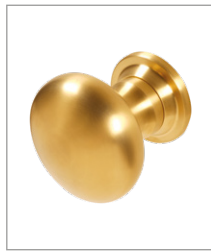

BLU RANGE CENTRE DOOR KNOB

Product Code: KM388

LIT-DC-KM388

316 Marine Grade Stainless Steel Hardware Range

- Fixed centre round classic door knob
- Manufactured from solid 316 Marine Grade Stainless Steel including fixing bolts
- Ideal for use where corrosion levels are high such as coastal environments and with acidic timber
- Part of a suited range of door and window hardware
- Lifetime guarantee for finishes SSS, PSS, PSB & PPB
- 15 year guarantee for finishes ORB & TMB

COASTAL

Shaping the future.

Visit www.coastal-group.com for CAD drawings

BLU FINISHES:

SSS
Satin Stainless Steel

PSS
Polished Stainless Steel

PSB
PVD Satin Brass

PPB
PVD Polished Brass

MBL
PVD Satin Black

DURATIQUÉ FINISHES:

TMB
Textured Matt Black

PART NUMBER	PRODUCT DESCRIPTION	FINISH	UNITS
KM388-SSS	Centre door knob	SSS	Each
KM388-PSS	Centre door knob	PSS	Each
KM388-PSB	Centre door knob	PSB	Each
KM388-PPB	Centre door knob	PPB	Each
KM388-MBL	Centre door knob	MBL	Each
KM388-TMB	Centre door knob	TMB	Each