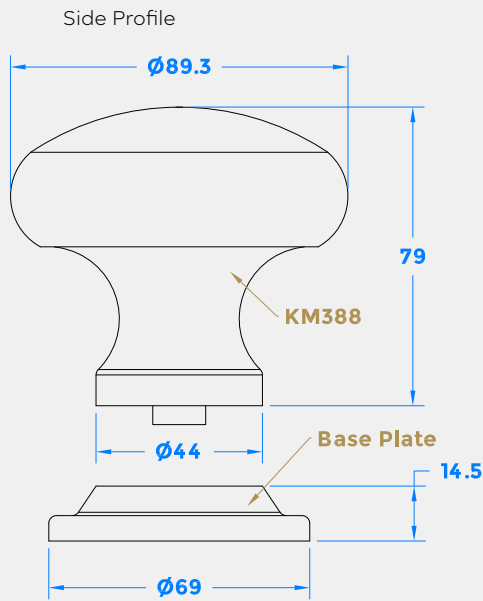

Visit www.coastal-group.com for CAD drawings

BLU FINISHES:

DURATIQUÉ FINISHES:

PART NUMBER	PRODUCT DESCRIPTION	FINISH	UNITS
KM388-SSS	Centre door knob	SSS	Each
KM388-PSS	Centre door knob	PSS	Each
KM388-PSB	Centre door knob	PSB	Each
KM388-PPB	Centre door knob	PPB	Each
KM388-MBL	Centre door knob	MBL	Each
KM388-TMB	Centre door knob	TMB	Each

COASTAL

Shaping the future.