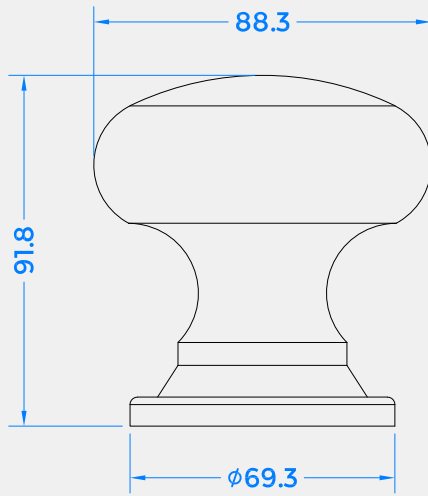

Side Profile

Visit www.coastal-group.com for CAD drawings

BLU FINISHES:

DURATIQUÉ FINISHES:

PART NUMBER	PRODUCT DESCRIPTION	FINISH	UNITS
KM388-SSS	Centre door knob	SSS	Each
KM388-PSS	Centre door knob	PSS	Each
KM388-PSB	Centre door knob	PSB	Each
KM388-PPB	Centre door knob	PPB	Each
KM388-PBK	Centre door knob	PBK	Each
KM388-TMB	Centre door knob	TMB	Each

COASTAL

Shaping the future.