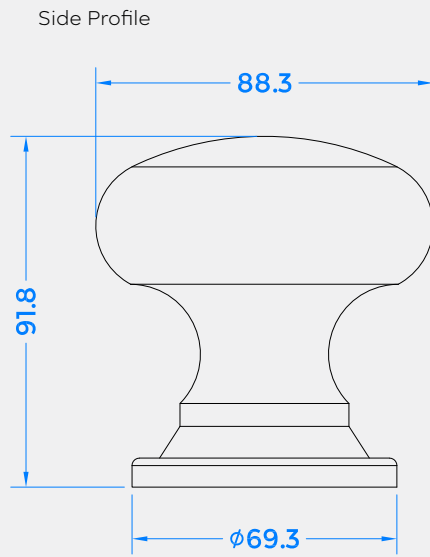

Visit www.coastal-group.com for CAD drawings

BLU FINISHES:

DURATIQUÉ FINISHES:

PART NUMBER	PRODUCT DESCRIPTION	FINISH	UNITS
KM388-SSS	Centre door knob	SSS	Each
KM388-PSS	Centre door knob	PSS	Each
KM388-PSB	Centre door knob	PSB	Each
KM388-PPB	Centre door knob	PPB	Each
KM388-PBK	Centre door knob	PBK	Each
KM388-TMB	Centre door knob	TMB	Each

COASTAL

Shaping the future.