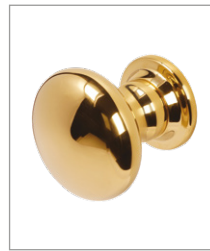

BLU RANGE CENTRE DOOR KNOB

Product Code: KM388

LIT-DC-KM388

316 Marine Grade Stainless Steel Hardware Range

- Fixed centre round classic door knob
- Manufactured from solid 316 Marine Grade Stainless Steel including fixing bolts
- Ideal for use where corrosion levels are high such as coastal environments and with acidic timber
- Part of a suited range of door and window hardware
- Lifetime guarantee for finishes SSS, PSS, PSB & PPB
- 15 year guarantee for finishes ORB & TMB

COASTAL

Shaping the future.

Visit www.coastal-group.com for CAD drawings

BLU FINISHES:

SSS
Satin Stainless Steel

PSS
Polished Stainless Steel

PSB
PVD Satin Brass

PPB
PVD Polished Brass

MBL
PVD Satin Black

DURATIQUÉ FINISHES:

TMB
Textured Matt Black

PART NUMBER	PRODUCT DESCRIPTION	FINISH	UNITS
KM388-SSS	Centre door knob	SSS	Each
KM388-PSS	Centre door knob	PSS	Each
KM388-PSB	Centre door knob	PSB	Each
KM388-PPB	Centre door knob	PPB	Each
KM388-MBL	Centre door knob	MBL	Each
KM388-TMB	Centre door knob	TMB	Each