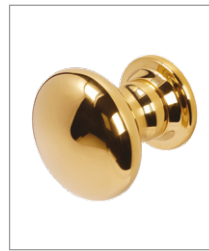

BLU RANGE CENTRE DOOR KNOB

Product Code: KM388

LIT-DC-KM388

316 Marine Grade Stainless Steel Hardware Range

- Fixed centre round classic door knob
- Manufactured from solid 316 Marine Grade Stainless Steel including fixing bolts
- Ideal for use where corrosion levels are high such as coastal environments and with acidic timber
- Part of a suited range of door and window hardware
- Lifetime guarantee for finishes SSS, PSS, PSB, PPB & PBK
- 15 year guarantee for finishes ORB & TMB

COASTAL

Shaping the future.

Visit www.coastal-group.com for CAD drawings

BLU FINISHES:

SSS
Satin Stainless Steel

PSS
Polished Stainless Steel

PSB
PVD Satin Brass

PPB
PVD Polished Brass

PBK
PVD Satin Black

DURATIQUÉ FINISHES:

TMB
Textured Matt Black

| PART NUMBER | PRODUCT DESCRIPTION | FINISH | UNITS |
|-------------|---------------------|------------|-------|
| KM388-SSS | Centre door knob | SSS | Each |
| KM388-PSS | Centre door knob | PSS | Each |
| KM388-PSB | Centre door knob | PSB | Each |
| KM388-PPB | Centre door knob | PPB | Each |
| KM388-PBK | Centre door knob | PBK | Each |
| KM388-TMB | Centre door knob | TMB | Each |