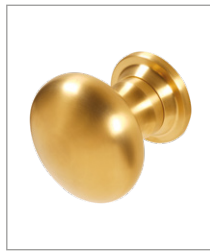

BLU RANGE CENTRE DOOR KNOB

Product Code: KM388

LIT-DC-KM388

316 Marine Grade Stainless Steel Hardware Range

- Fixed centre round classic door knob
- Manufactured from solid 316 Marine Grade Stainless Steel including fixing bolts
- Ideal for use where corrosion levels are high such as coastal environments and with acidic timber
- Part of a suited range of door and window hardware
- Lifetime guarantee for finishes SSS, PSS, PSB & PPB
- 15 year guarantee for finishes ORB & PBK
- 25 year guarantee for finish TMB

COASTAL

Shaping the future.

Side Profile

Visit www.coastal-group.com for CAD drawings

BLU FINISHES:

SSS
Satin Stainless Steel

PSS
Polished Stainless Steel

PSB
PVD Satin Brass

PPB
PVD Polished Brass

PBK
PVD Satin Black

DURATIQUÉ FINISHES:

TMB
Textured Matt Black

PART NUMBER	PRODUCT DESCRIPTION	FINISH	UNITS
KM388-SSS	Centre door knob	SSS	Each
KM388-PSS	Centre door knob	PSS	Each
KM388-PSB	Centre door knob	PSB	Each
KM388-PPB	Centre door knob	PPB	Each
KM388-PBK	Centre door knob	PBK	Each
KM388-TMB	Centre door knob	TMB	Each