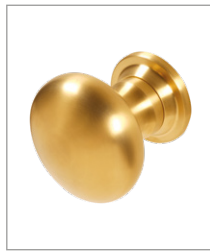

BLU RANGE CENTRE DOOR KNOB

Product Code: KM388

LIT-DC-KM388

316 Marine Grade Stainless Steel Hardware Range

- Fixed centre round classic door knob
- Manufactured from solid 316 Marine Grade Stainless Steel including fixing bolts
- Ideal for use where corrosion levels are high such as coastal environments and with acidic timber
- Part of a suited range of door and window hardware
- Lifetime guarantee for finishes SSS, PSS, PSB, PPB & PBK
- 15 year guarantee for finishes ORB & TMB

COASTAL

Shaping the future.

Visit www.coastal-group.com for CAD drawings

BLU FINISHES:

SSS
Satin Stainless Steel

PSS
Polished Stainless Steel

PSB
PVD Satin Brass

PPB
PVD Polished Brass

PBK
PVD Satin Black

DURATIQUÉ FINISHES:

TMB
Textured Matt Black

| PART NUMBER | PRODUCT DESCRIPTION | FINISH | UNITS |
|-------------|---------------------|------------|-------|
| KM388-SSS | Centre door knob | SSS | Each |
| KM388-PSS | Centre door knob | PSS | Each |
| KM388-PSB | Centre door knob | PSB | Each |
| KM388-PPB | Centre door knob | PPB | Each |
| KM388-PBK | Centre door knob | PBK | Each |
| KM388-TMB | Centre door knob | TMB | Each |