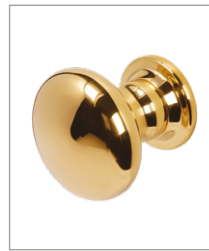

BLU RANGE CENTRE DOOR KNOB

Product Code: KM388

LIT-DC-KM388

316 Marine Grade Stainless Steel Hardware Range

- Fixed centre round classic door knob
- Manufactured from solid 316 Marine Grade Stainless Steel including fixing bolts
- Ideal for use where corrosion levels are high such as coastal environments and with acidic timber
- Part of a suited range of door and window hardware
- Lifetime guarantee for finishes SSS, PSS, PSB & PPB
- 15 year guarantee for finishes ORB & PBK
- 25 year guarantee for finish TMB

COASTAL

Shaping the future.

Side Profile

Visit www.coastal-group.com for CAD drawings

BLU FINISHES:

SSS
Satin Stainless Steel

PSS
Polished Stainless Steel

PSB
PVD Satin Brass

PPB
PVD Polished Brass

PBK
PVD Satin Black

DURATIQUÉ FINISHES:

TMB
Textured Matt Black

PART NUMBER	PRODUCT DESCRIPTION	FINISH	UNITS
KM388-SSS	Centre door knob	SSS	Each
KM388-PSS	Centre door knob	PSS	Each
KM388-PSB	Centre door knob	PSB	Each
KM388-PPB	Centre door knob	PPB	Each
KM388-PBK	Centre door knob	PBK	Each
KM388-TMB	Centre door knob	TMB	Each