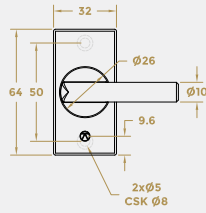

BLU RANGE

STRAIGHT SLIDE HANDLE KIT - OFFSET RECTANGULAR 'T' BAR

Product Code: KM856

LIT-DC-KM856

316 Marine Grade Stainless Steel Hardware Range

- This versatile kit is for aluminium doors has a 32mm rectangle rose for both the mini lever and the escutcheon
- This is designed for the narrower sections where the 53mm round rose is for the wider sections, options available are secret fix & back to back.
- Manufactured from Marine Grade 316 stainless steel, the product will thrive even in the toughest, high corrosive, coastal locations
- Note: cylinders are not included as part of the kit
- Lifetime guarantee

COASTAL

Shaping the future.

STRAIGHT SLIDE HANDLE KIT - OFFSET RECTANGULAR 'T' BAR

Front Profile

Front Profile

Side Profile

Front Profile

Side Profile

Front Profile

Side Profile

Visit www.coastal-group.com for CAD drawings

FINISHES:

SSS
Satin Stainless Steel

SSS
Satin Stainless Steel

PART NUMBER	PRODUCT DESCRIPTION	FINISH	UNITS
KM856-SING-SSS	Offset rectangular straight slide secret fix handle & flush pull kit	SSS	Kit
KM856-PAIR-SSS	Offset rectangular straight slide back to back fix handle kit	SSS	Kit