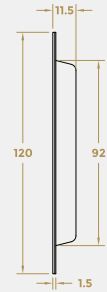

BLU RANGE

STRAIGHT SLIDE HANDLE KIT - OFFSET RECTANGULAR 'T' BAR

Product Code: KM856

LIT-DC-KM856

316 Marine Grade Stainless Steel Hardware Range

- This versatile kit is for aluminium doors has a 32mm rectangle rose for both the mini lever and the escutcheon
- This is designed for the narrower sections where the 53mm round rose is for the wider sections, options available are secret fix & back to back.
- Manufactured from Marine Grade 316 stainless steel, the product will thrive even in the toughest, high corrosive, coastal locations
- Note: cylinders are not included as part of the kit
- Lifetime guarantee

COASTAL

Shaping the future.

STRAIGHT SLIDE HANDLE KIT - OFFSET RECTANGULAR 'T' BAR

Front Profile

Front Profile

Side Profile

Front Profile

Side Profile

Front Profile

Side Profile

Visit www.coastal-group.com for CAD drawings

FINISHES:

SSS
Satin Stainless Steel

SSS
Satin Stainless Steel

PART NUMBER	PRODUCT DESCRIPTION	FINISH	UNITS
KM856-SING-SSS	Offset rectangular straight slide secret fix handle & flush pull kit	SSS	Kit
KM856-PAIR-SSS	Offset rectangular straight slide back to back fix handle kit	SSS	Kit