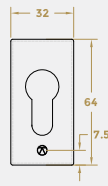

BLU RANGE

STRAIGHT SLIDE HANDLE KIT - OFFSET RECTANGULAR 'T' BAR

Product Code: KM856

LIT-DC-KM856

316 Marine Grade Stainless Steel Hardware Range

- This versatile kit is for aluminium doors has a 32mm rectangle rose for both the mini lever and the escutcheon
- This is designed for the narrower sections where the 53mm round rose is for the wider sections, options available are secret fix & back to back.
- Manufactured from Marine Grade 316 stainless steel, the product will thrive even in the toughest, high corrosive, coastal locations
- Note: cylinders are not included as part of the kit
- Lifetime guarantee

COASTAL

Shaping the future.

STRAIGHT SLIDE HANDLE KIT - OFFSET RECTANGULAR 'T' BAR

Front Profile

Front Profile

Side Profile

Front Profile

Side Profile

Front Profile

Side Profile

Visit www.coastal-group.com for CAD drawings

FINISHES:

SSS
Satin Stainless Steel

SSS
Satin Stainless Steel

PART NUMBER	PRODUCT DESCRIPTION	FINISH	UNITS
KM856-SING-SSS	Offset rectangular straight slide secret fix handle & flush pull kit	SSS	Kit
KM856-PAIR-SSS	Offset rectangular straight slide back to back fix handle kit	SSS	Kit