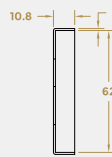

BLU RANGE

STRAIGHT SLIDE HANDLE KIT - OFFSET RECTANGULAR 'T' BAR

Product Code: KM856

LIT-DC-KM856

316 Marine Grade Stainless Steel Hardware Range

- This versatile kit is for aluminium doors has a 32mm rectangle rose for both the mini lever and the escutcheon
- This is designed for the narrower sections where the 53mm round rose is for the wider sections, options available are secret fix & back to back.
- Manufactured from Marine Grade 316 stainless steel, the product will thrive even in the toughest, high corrosive, coastal locations
- Note: cylinders are not included as part of the kit
- Lifetime guarantee

COASTAL

Shaping the future.

STRAIGHT SLIDE HANDLE KIT - OFFSET RECTANGULAR 'T' BAR

Front Profile

Front Profile

Side Profile

Front Profile

Side Profile

Front Profile

Side Profile

Visit www.coastal-group.com for CAD drawings

FINISHES:

SSS
Satin Stainless Steel

SSS
Satin Stainless Steel

PART NUMBER	PRODUCT DESCRIPTION	FINISH	UNITS
KM856-SING-SSS	Offset rectangular straight slide secret fix handle & flush pull kit	SSS	Kit
KM856-PAIR-SSS	Offset rectangular straight slide back to back fix handle kit	SSS	Kit