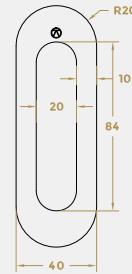

BLU RANGE

STRAIGHT SLIDE HANDLE KIT - OFFSET RECTANGULAR 'T' BAR

Product Code: KM856

LIT-DC-KM856

316 Marine Grade Stainless Steel Hardware Range

- This versatile kit is for aluminium doors has a 32mm rectangle rose for both the mini lever and the escutcheon
- This is designed for the narrower sections where the 53mm round rose is for the wider sections, options available are secret fix & back to back.
- Manufactured from Marine Grade 316 stainless steel, the product will thrive even in the toughest, high corrosive, coastal locations
- Note: cylinders are not included as part of the kit
- Lifetime guarantee

COASTAL

Shaping the future.

STRAIGHT SLIDE HANDLE KIT - OFFSET RECTANGULAR 'T' BAR

Front Profile

Front Profile

Side Profile

Front Profile

Side Profile

Front Profile

Side Profile

Visit www.coastal-group.com for CAD drawings

FINISHES:

SSS
Satin Stainless Steel

SSS
Satin Stainless Steel

PART NUMBER	PRODUCT DESCRIPTION	FINISH	UNITS
KM856-SING-SSS	Offset rectangular straight slide secret fix handle & flush pull kit	SSS	Kit
KM856-PAIR-SSS	Offset rectangular straight slide back to back fix handle kit	SSS	Kit