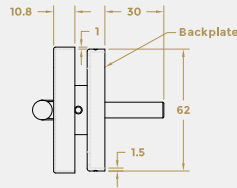

BLU RANGE

STRAIGHT SLIDE HANDLE KIT - OFFSET RECTANGULAR 'T' BAR

Product Code: KM856

LIT-DC-KM856

316 Marine Grade Stainless Steel Hardware Range

- This versatile kit is for aluminium doors has a 32mm rectangle rose for both the mini lever and the escutcheon
- This is designed for the narrower sections where the 53mm round rose is for the wider sections, options available are secret fix & back to back.
- Manufactured from Marine Grade 316 stainless steel, the product will thrive even in the toughest, high corrosive, coastal locations
- Note: cylinders are not included as part of the kit
- Lifetime guarantee

COASTAL

Shaping the future.

STRAIGHT SLIDE HANDLE KIT - OFFSET RECTANGULAR 'T' BAR

Front Profile

Front Profile

Side Profile

Front Profile

Side Profile

Front Profile

Side Profile

Visit www.coastal-group.com for CAD drawings

FINISHES:

SSS
Satin Stainless Steel

SSS
Satin Stainless Steel

PART NUMBER	PRODUCT DESCRIPTION	FINISH	UNITS
KM856-SING-SSS	Offset rectangular straight slide secret fix handle & flush pull kit	SSS	Kit
KM856-PAIR-SSS	Offset rectangular straight slide back to back fix handle kit	SSS	Kit